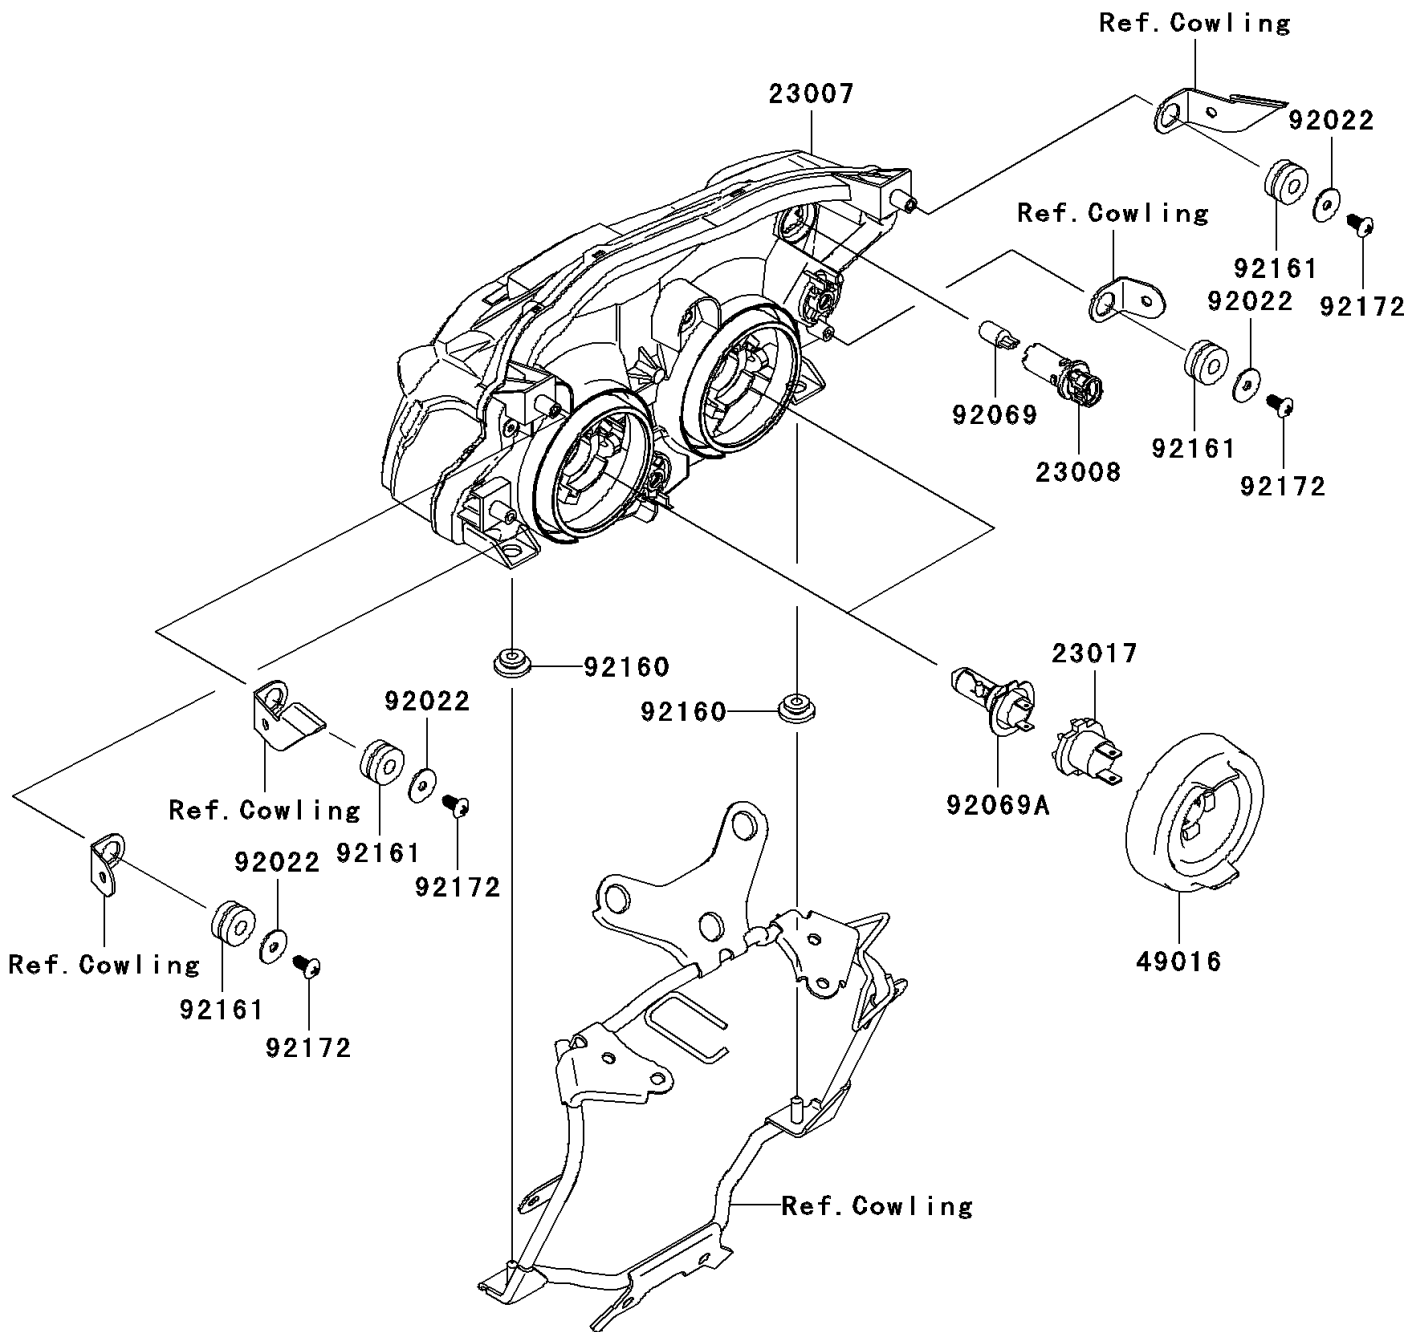

2007 Z1000 PARTS DIAGRAM

Headlight(s)

F2710

2007 Z1000 PARTS LIST

Headlight(s)

| ITEM NAME | PART NUMBER | QUANTITY |
|-------------------------------------|-------------|----------|
| LENS-COMP,HEAD LAMP (Ref # 23007) | 23007-0079 | 1 |
| SOCKET-ASSY,HEAD LAMP (Ref # 23008) | 23008-0063 | 2 |
| SOCKET,HEAD LAMP (Ref # 23017) | 23017-0003 | 2 |
| COVER-SEAL,HEAD LAMP (Ref # 49016) | 49016-0038 | 2 |
| WASHER,5.5X20X1.2 (Ref # 92022) | 92022-1405 | 4 |
| BULB,12V 5W (Ref # 92069) | 92069-1016 | 2 |
| BULB,12V 55W,H7 (Ref # 92069A) | 92069-1126 | 2 |
| DAMPER (Ref # 92160) | 92160-1613 | 2 |
| DAMPER (Ref # 92161) | 92161-0054 | 4 |
| SCREW,TAPPING,5X14 (Ref # 92172) | 92172-0006 | 4 |