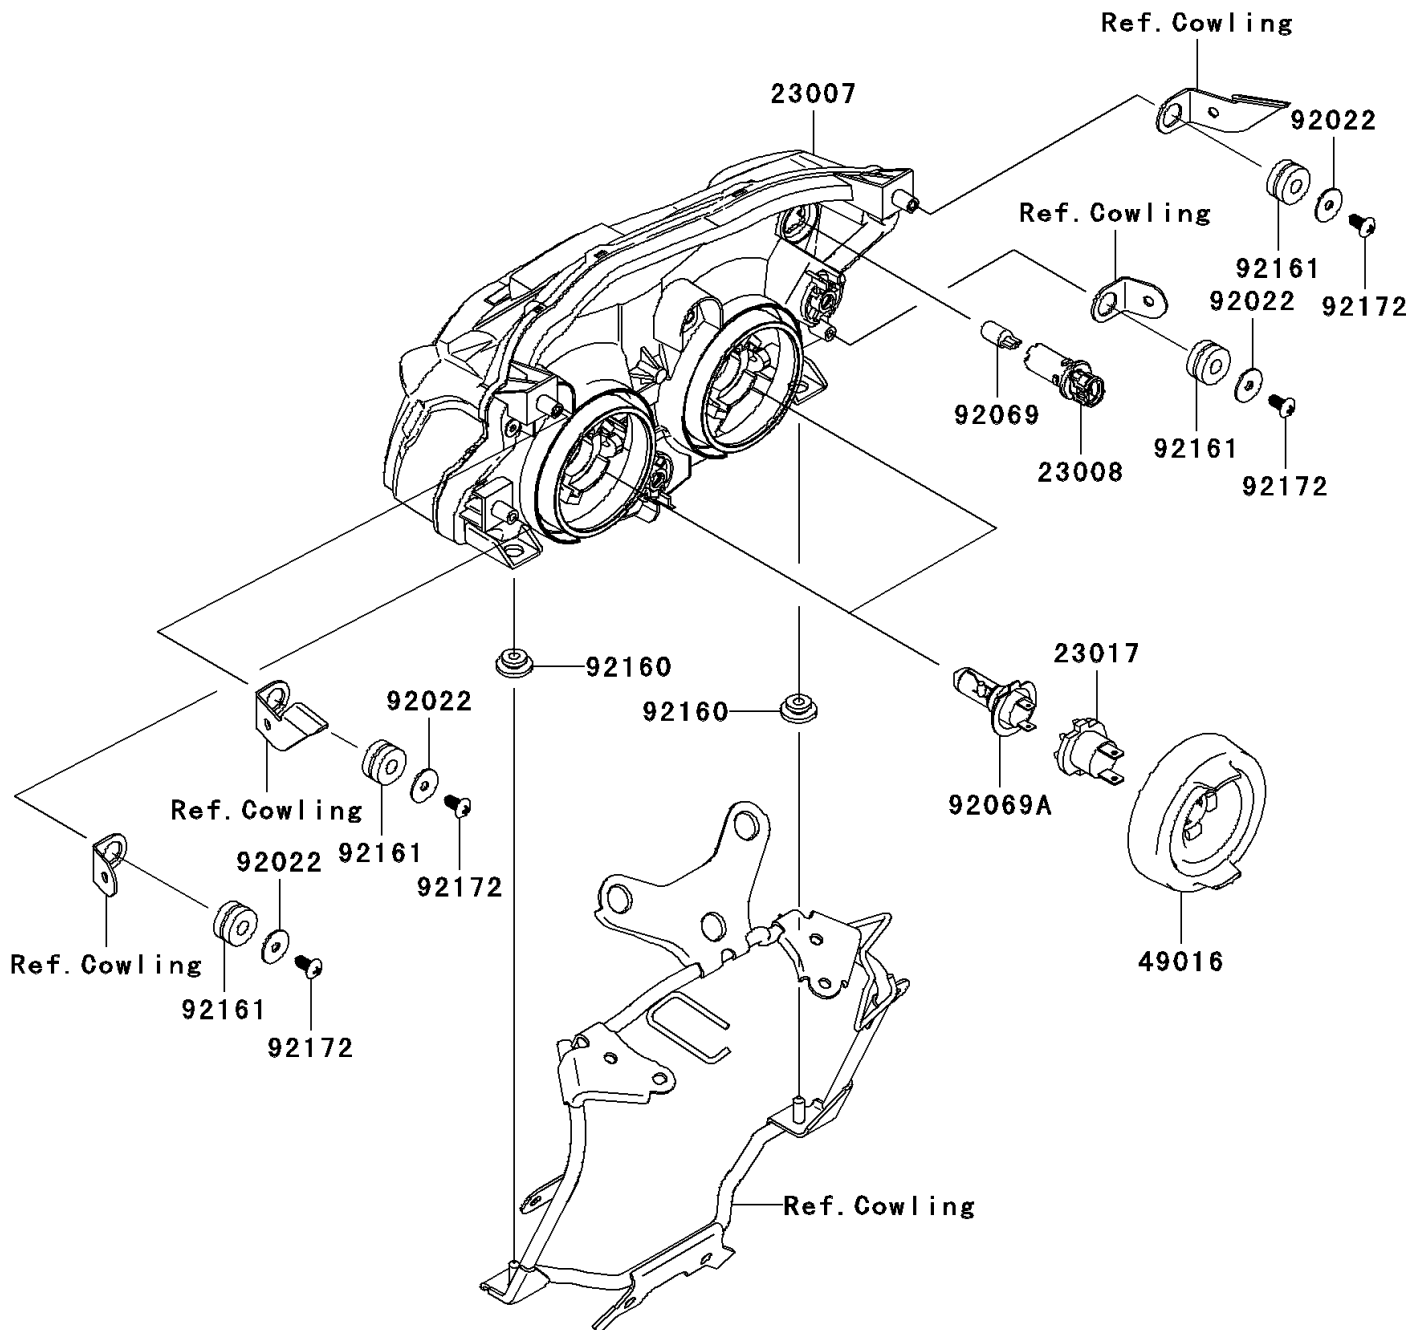

## 2007 Z1000 PARTS DIAGRAM

Headlight(s)

F2710

## 2007 Z1000 PARTS LIST

Headlight(s)

ITEM NAME	PART NUMBER	QUANTITY
LENS-COMP,HEAD LAMP (Ref # 23007)	23007-0079	1
SOCKET-ASSY,HEAD LAMP (Ref # 23008)	23008-0063	1
SOCKET,HEAD LAMP (Ref # 23017)	23017-0003	1
COVER-SEAL,HEAD LAMP (Ref # 49016)	49016-0038	1
WASHER,5.5X20X1.2 (Ref # 92022)	92022-1405	1
BULB,12V 5W (Ref # 92069)	92069-1016	1
BULB,12V 55W,H7 (Ref # 92069A)	92069-1126	1
DAMPER (Ref # 92160)	92160-1613	1
DAMPER (Ref # 92161)	92161-0054	1
SCREW,TAPPING,5X14 (Ref # 92172)	92172-0006	1