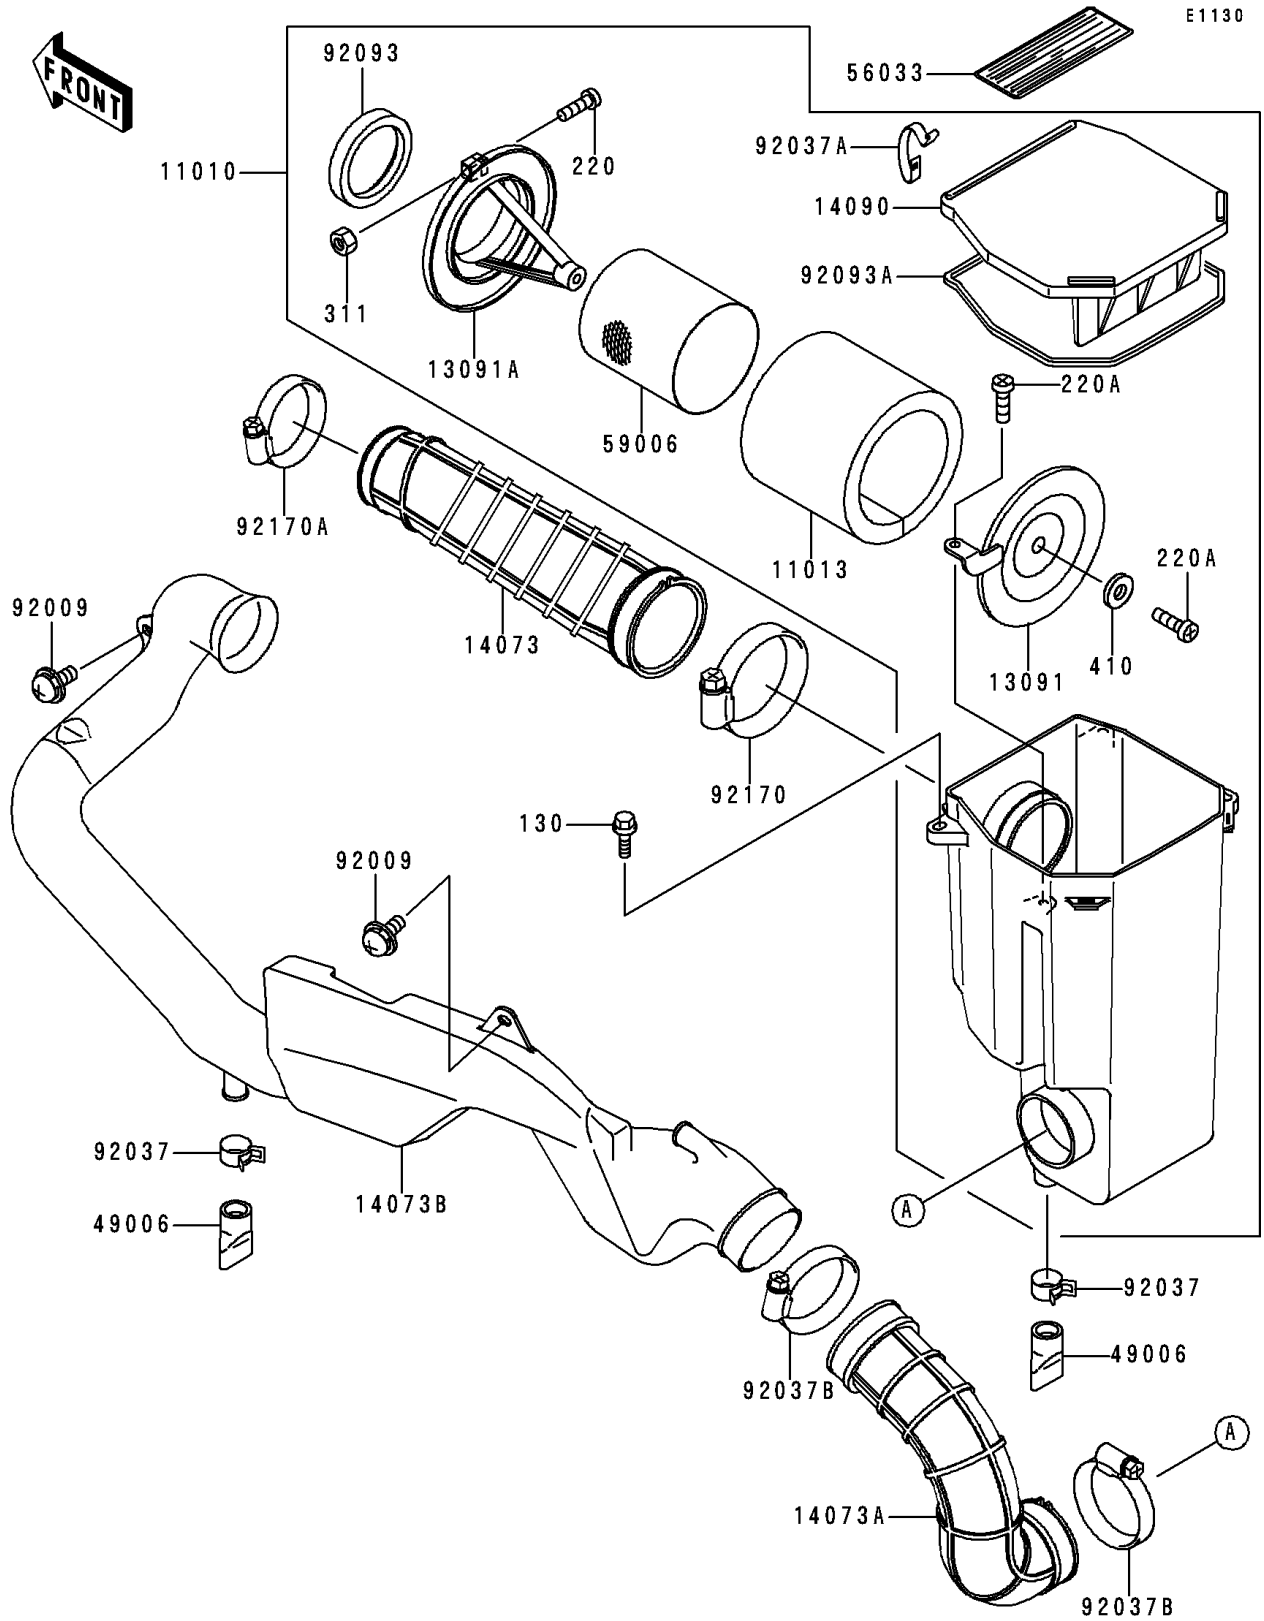

1998 Prairie 400 PARTS DIAGRAM

Air Cleaner

1998 Prairie 400 PARTS LIST

Air Cleaner

ITEM NAME	PART NUMBER	QUANTITY
BOLT-FLANGED (Ref # 130)	130J0620	3
SCREW-PAN-CROS (Ref # 220)	220B0516	1
SCREW-PAN-CROS,6X14 (Ref # 220A)	220B0614	2
NUT-HEX (Ref # 311)	311B0500	1
WASHER-PLAIN-SMALL,6MM (Ref # 410)	410B0600	1
FILTER-ASSY-AIR (Ref # 11010)	11010-1571	1
ELEMENT-AIR FILTER (Ref # 11013)	11013-1255	1
HOLDER,ELEMENT (Ref # 13091)	13091-1488	1
HOLDER,AIR FILTER ELEMENT (Ref # 13091A)	13091-1565	1
DUCT (Ref # 14073)	14073-1653	1
DUCT (Ref # 14073A)	14073-1654	1
DUCT (Ref # 14073B)	14073-1682	1
COVER,AIR FILTER (Ref # 14090)	14090-1663	1
BOOT (Ref # 49006)	49006-1292	2
LABEL-MANUAL,MAINTENANCE (Ref # 56033)	56033-1079	1
ARRESTER-FLAME (Ref # 59006)	59006-1052	1
SCREW,6X16 (Ref # 92009)	92009-1276	2
CLAMP (Ref # 92037)	92037-1460	2
CLAMP,AIR FILTER (Ref # 92037A)	92037-1783	4
CLAMP (Ref # 92037B)	92037-3738	2
SEAL,DUST (Ref # 92093)	92093-1322	1
SEAL,FILTER CASE (Ref # 92093A)	92093-1404	1
CLAMP (Ref # 92170)	92170-1679	1
CLAMP (Ref # 92170A)	92170-1764	1