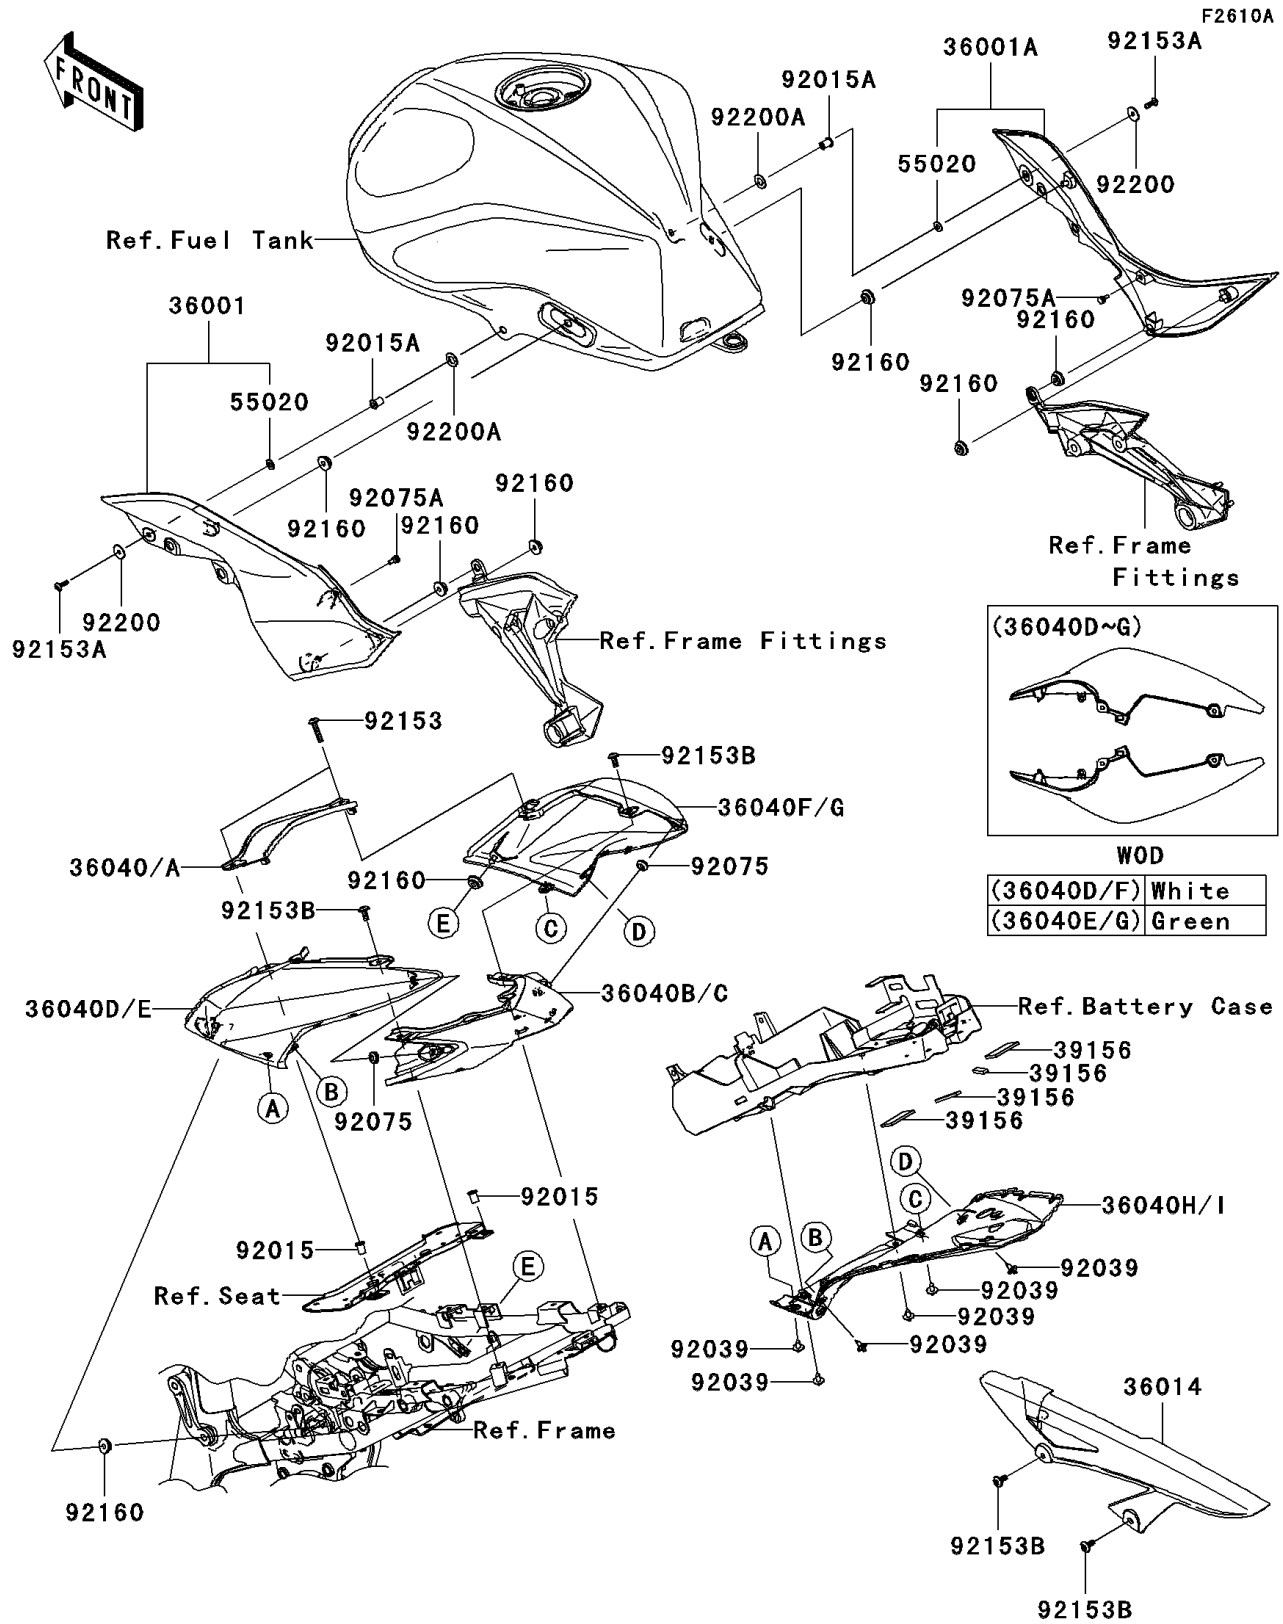

2008 Z1000 PARTS DIAGRAM

Side Covers/Chain Cover(B8F)

2008 Z1000 PARTS LIST

Side Covers/Chain Cover(B8F)

ITEM NAME	PART NUMBER	QUANTITY
COVER-SIDE,LH,F.BLACK (Ref # 36001)	36001-0135-6Z	1
COVER-SIDE,RH,F.BLACK (Ref # 36001A)	36001-0136-6Z	1
CASE-CHAIN (Ref # 36014)	36014-0029	1
PAD (Ref # 39156)	39156-0286	4
GUARD (Ref # 55020)	55020-0398	2
NUT (Ref # 92015)	92015-1700	2
NUT,WELL,5MM (Ref # 92015A)	92015-1757	2
RIVET (Ref # 92039)	92039-1256	6
DAMPER (Ref # 92075)	92075-1011	2
DAMPER (Ref # 92075A)	92075-1808	2
BOLT,6X18 (Ref # 92153)	92153-0816	2
BOLT,SOCKET,5X16 (Ref # 92153A)	92153-1244	2
BOLT,SOCKET,6X14 (Ref # 92153B)	92153-1612	4
DAMPER (Ref # 92160)	92160-1613	8
WASHER,5.5X20X1.2 (Ref # 92200)	92200-0284	2
WASHER,10.3X20X1 (Ref # 92200A)	92200-0414	2
COVER-TAIL,CNT,FR,P.C.WHITE (Ref # 36040)	36040-0043-667	1
COVER-TAIL,CNT,FR,L.GREEN (Ref # 36040A)	36040-0043-777	1
COVER-TAIL,CNT,RR,P.C.WHITE (Ref # 36040B)	36040-0044-667	1
COVER-TAIL,CNT,RR,L.GREEN (Ref # 36040C)	36040-0044-777	1
COVER-TAIL,SIDE,LH,P.C.WHITE (Ref # 36040D)	36040-0071-667	1
COVER-TAIL,SIDE,LH,L.GREEN (Ref # 36040E)	36040-0071-777	1
COVER-TAIL,SIDE,RH,P.C.WHITE (Ref # 36040F)	36040-0072-667	1
COVER-TAIL,SIDE,RH,L.GREEN (Ref # 36040G)	36040-0072-777	1
COVER-TAIL,LWR,P.C.WHITE (Ref # 36040H)	36040-0077-667	1
COVER-TAIL,LWR,L.GREEN (Ref # 36040I)	36040-0077-777	1