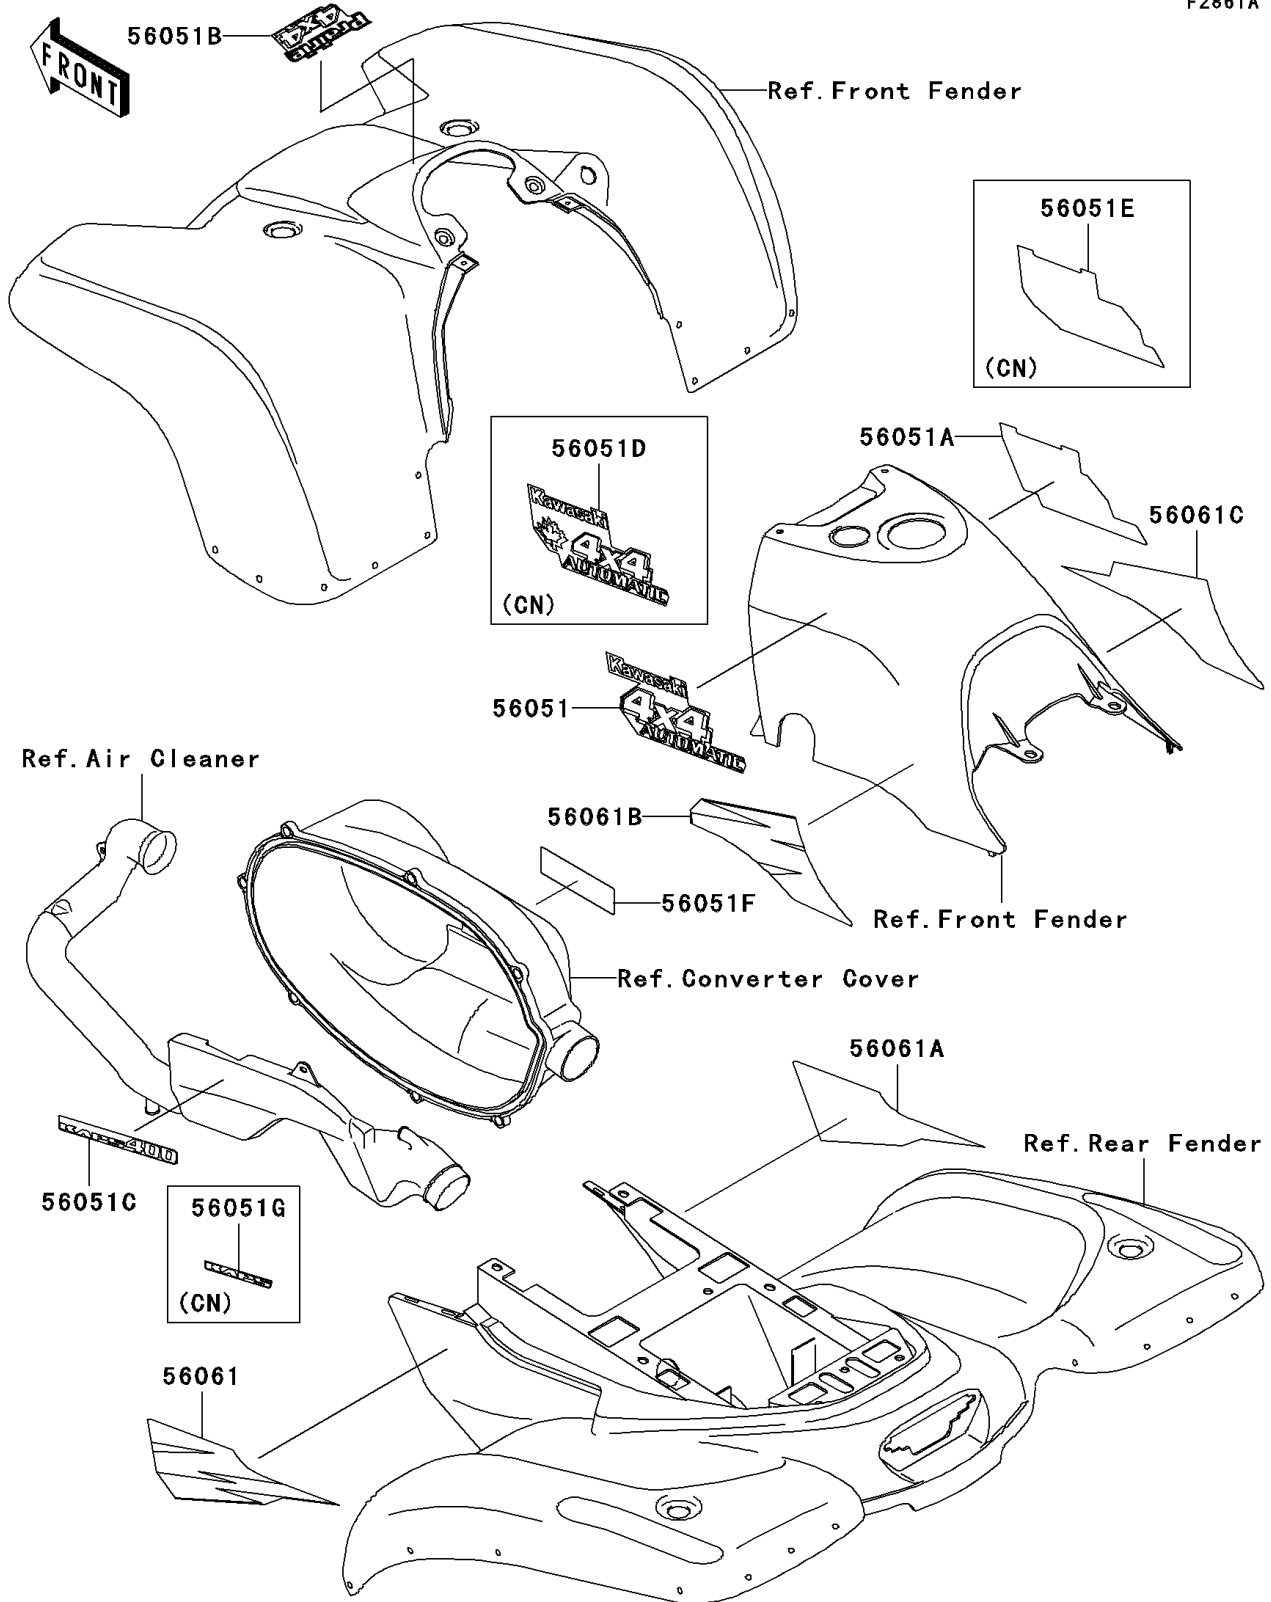

1997 Prairie 400 4X4 PARTS DIAGRAM

Decals(Red)(KVF400-A1)

F2861A

1997 Prairie 400 4X4 PARTS LIST

Decals(Red)(KVF400-A1)

ITEM NAME	PART NUMBER	QUANTITY
MARK,FR FENDER,4X4 (Ref # 56051B)	56051-1474	1
MARK,BELT CONVERTER COVER (Ref # 56051F)	56051-1483	1
PATTERN,RR FENDER,LH (Ref # 56061)	56061-1713	1
PATTERN,RR FENDER,RH (Ref # 56061A)	56061-1714	1
PATTERN,FUEL TANK COVER,LH (Ref # 56061B)	56061-1940	1
PATTERN,FUEL TANK COVER,RH (Ref # 56061C)	56061-1941	1
MARK,FUEL TANK COVER,LH,4X4 (Ref # 56051)	56051-1472	1
MARK,FUEL TANK COVER,RH,4X4 (Ref # 56051A)	56051-1473	1
MARK,AIR CLEANER COVER (Ref # 56051C)	56051-1476	1
MARK,FUEL TANK COVER,LH,4X4 (Ref # 56051D)	56051-1481	1
MARK,FUEL TANK COVER,RH,4X4 (Ref # 56051E)	56051-1482	1
MARK,AIR CLEANER COVER (Ref # 56051G)	56051-1484	1