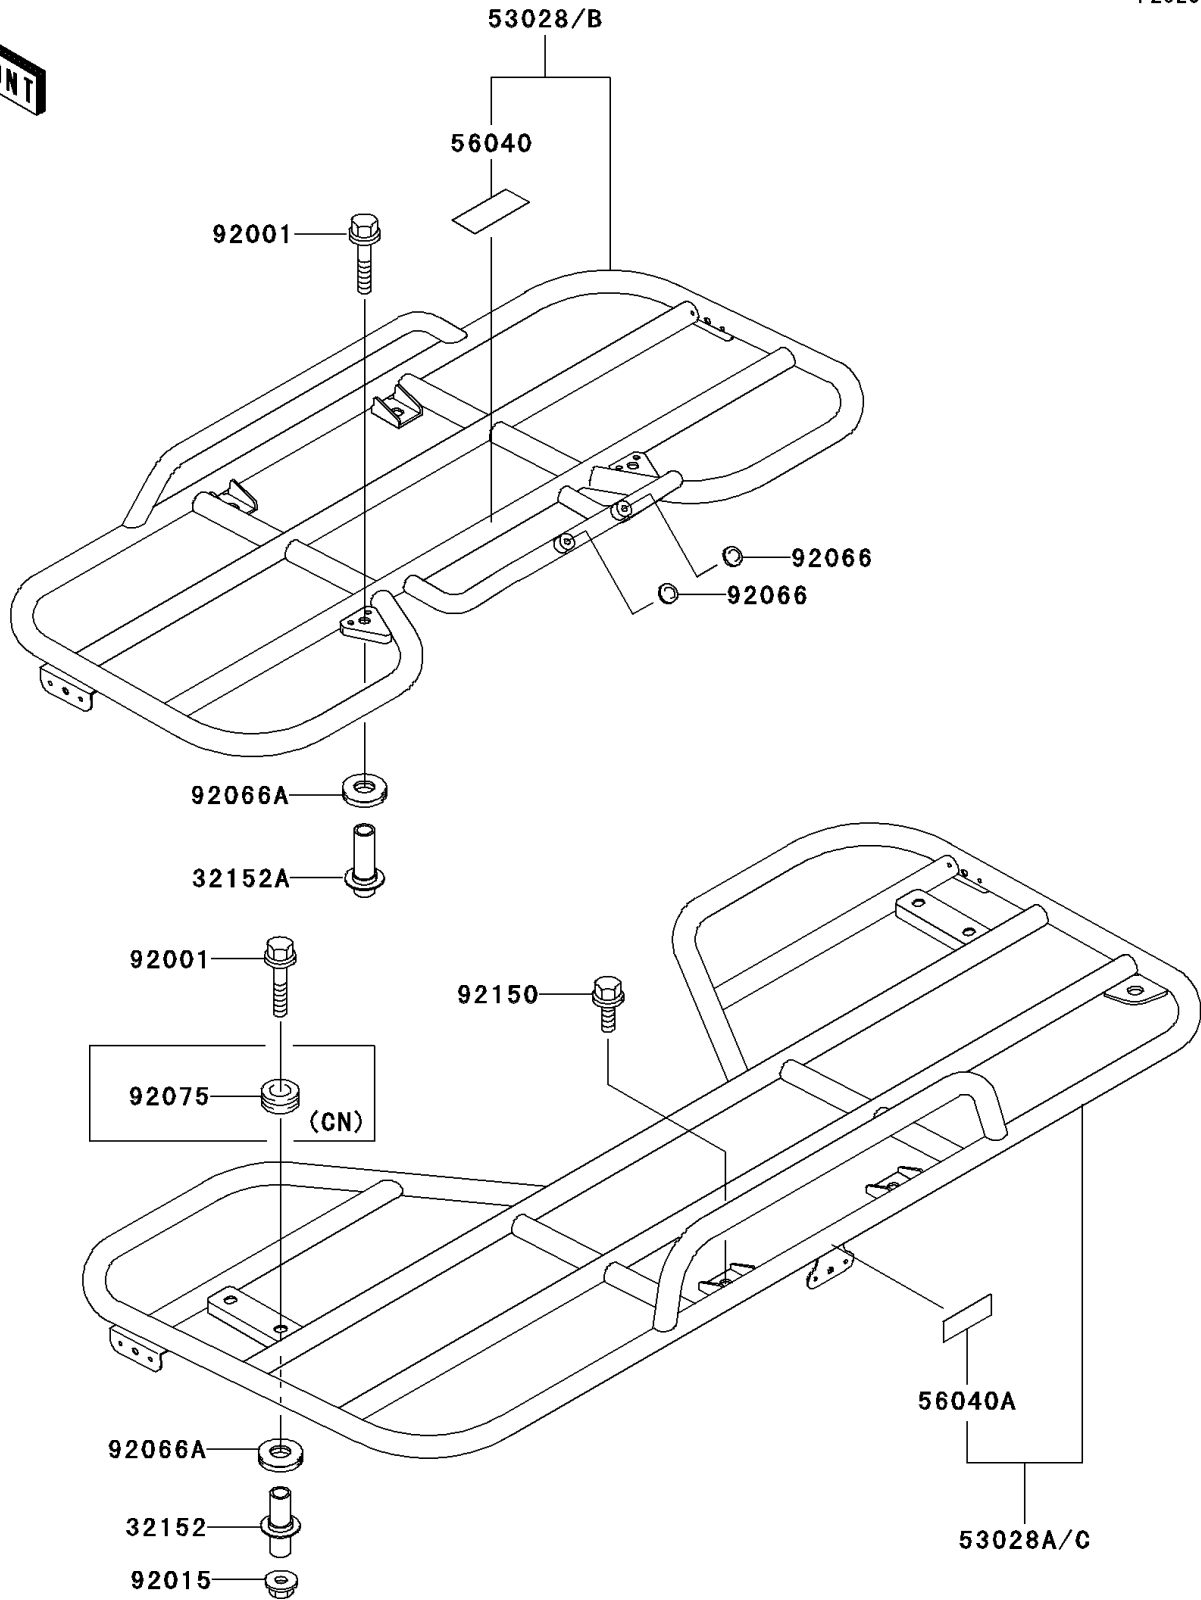

# 1997 Prairie 400 4X4 PARTS DIAGRAM

Carrier(s)

F2520

## 1997 Prairie 400 4X4 PARTS LIST

Carrier(s)

ITEM NAME	PART NUMBER	QUANTITY
PIPE,REAR CARRIER (Ref # 32152)	32152-1066	2
PIPE,FRONT CARRIER (Ref # 32152A)	32152-1067	2
LABEL-WARNING,MAXIMUM LOAD (Ref # 56040)	56040-1321	1
LABEL-WARNING,MAXIMUM LOAD (Ref # 56040A)	56040-1322	1
BOLT,FLANGED,8X75,BLACK (Ref # 92001)	92001-1642	4
NUT,FLANGED,LOCK,8MM (Ref # 92015)	92015-1696	2
PLUG (Ref # 92066A)	92066-1438	4
BOLT,8X12 (Ref # 92150)	92150-1780	2
CARRIER-ASSY,FR,S.GRAY (Ref # 53028)	53028-1078-1U	1
CARRIER-ASSY,RR,S.GRAY (Ref # 53028A)	53028-1079-1U	1
CARRIER-ASSY,FR,S.GRAY (Ref # 53028B)	53028-1080-1U	1
CARRIER-ASSY,RR,S.GRAY (Ref # 53028C)	53028-1081-1U	1
PLUG,5.5X3 (Ref # 92066)	92066-1267	2
DAMPER (Ref # 92075)	92075-1086	2