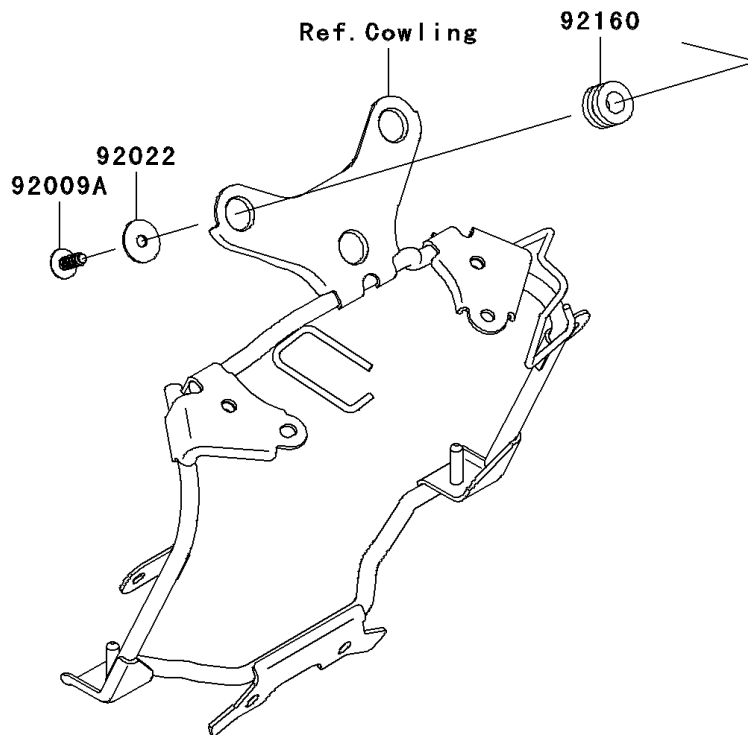

2008 Z1000 PARTS DIAGRAM

Meter(s)

F2530

2008 Z1000 PARTS LIST

Meter(s)

ITEM NAME	PART NUMBER	QUANTITY
COVER,METER,LWR (Ref # 14091)	14091-0711	1
COVER-METER CASE,UPP (Ref # 25023)	25023-0027	1
METER-ASSY,TACHO&LCD (Ref # 25031)	25031-0130	1
METER,TACHO&LCD (Ref # 28011)	28011-0072	1
SCREW,TAPPING,3X16 (Ref # 92009)	92009-1164	9
SCREW,TAPPING,5X14 (Ref # 92009A)	92009-1197	3
WASHER,5.5X20X1.2 (Ref # 92022)	92022-1405	3
DAMPER (Ref # 92160)	92160-1167	3