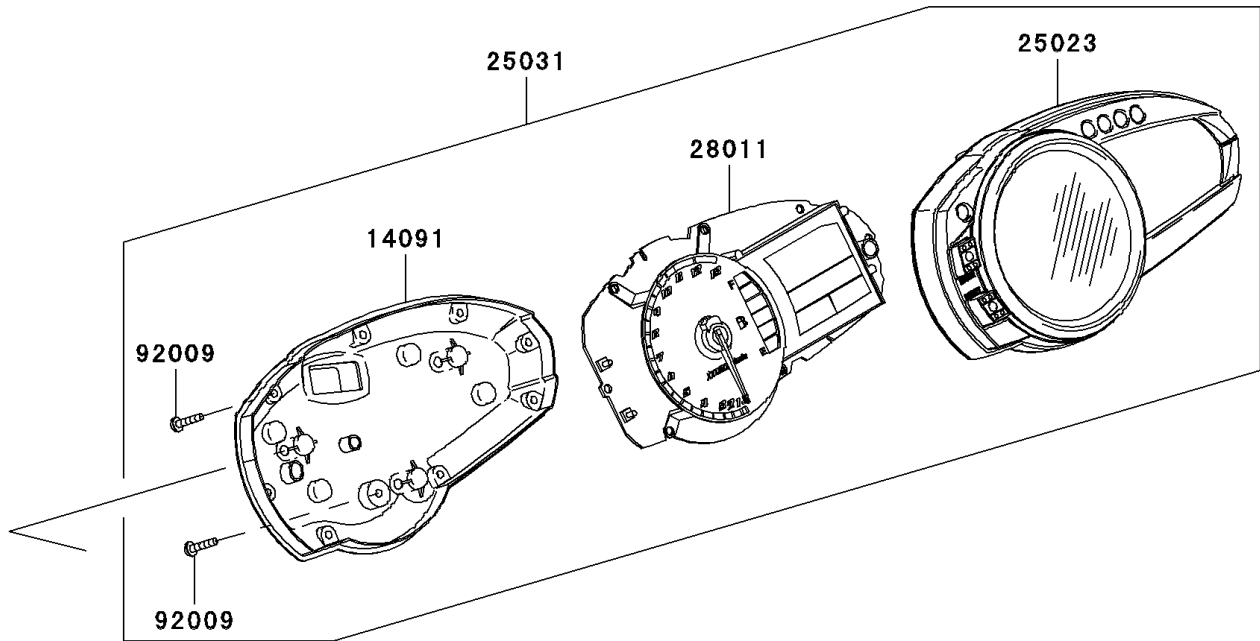

2008 Z1000 PARTS DIAGRAM

Meter(s)

F2530

2008 Z1000 PARTS LIST

Meter(s)

ITEM NAME	PART NUMBER	QUANTITY
COVER,METER,LWR (Ref # 14091)	14091-0711	1
COVER-METER CASE,UPP (Ref # 25023)	25023-0027	1
METER-ASSY,TACHO&LCD (Ref # 25031)	25031-0130	1
METER,TACHO&LCD (Ref # 28011)	28011-0072	1
SCREW,TAPPING,3X16 (Ref # 92009)	92009-1164	9
SCREW,TAPPING,5X14 (Ref # 92009A)	92009-1197	3
WASHER,5.5X20X1.2 (Ref # 92022)	92022-1405	3
DAMPER (Ref # 92160)	92160-1167	3