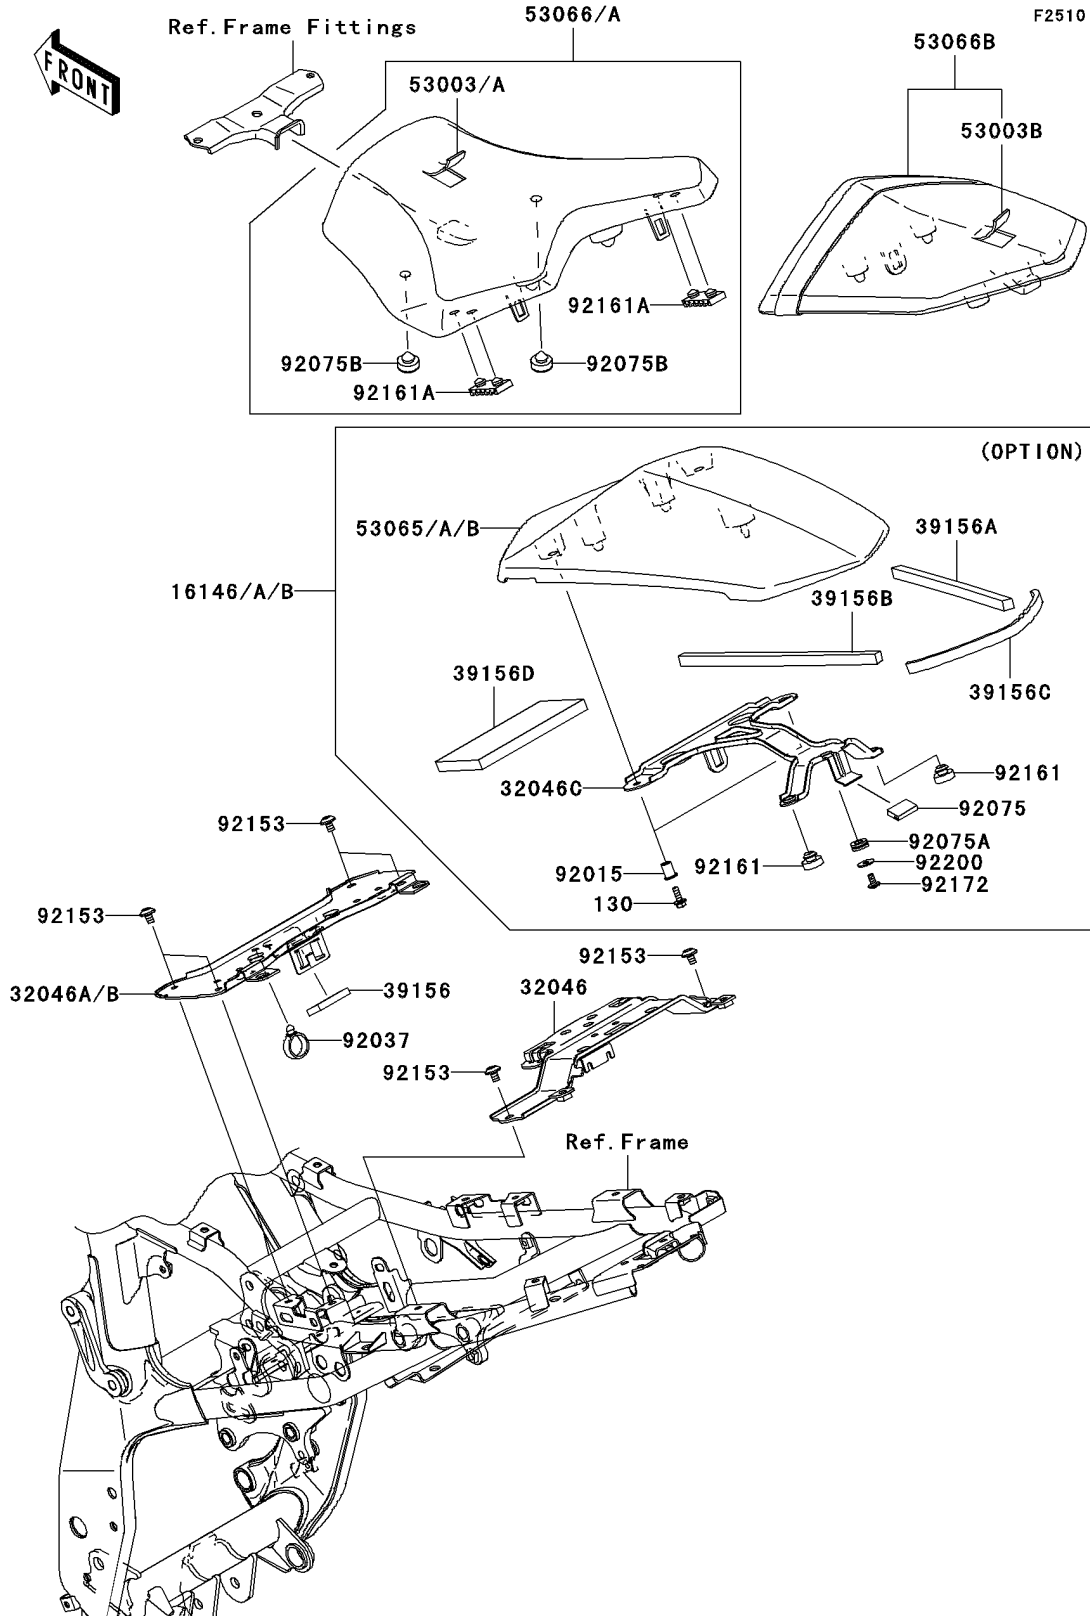

2008 Z1000 PARTS DIAGRAM

Seat

2008 Z1000 PARTS LIST

Seat

ITEM NAME	PART NUMBER	QUANTITY
BRACKET-SEAT,RR (Ref # 32046)	32046-0114	1
BRACKET-SEAT,FR (Ref # 32046B)	32046-0118	1
BRACKET-SEAT (Ref # 32046C)	32046-0120	1
PAD (Ref # 39156)	39156-0320	1
PAD,SEAT COVER,RH (Ref # 39156A)	39156-0415	1
PAD,SEAT COVER,LH (Ref # 39156B)	39156-0416	1
PAD,SEAT COVER,RR (Ref # 39156C)	39156-0417	1
PAD,SEAT COVER,FR (Ref # 39156D)	39156-0419	1
LEATHER,REAR SEAT,BLACK (Ref # 53003B)	53003-0096-MA	1
SEAT,RR,LEATHER BLK+BAND BLK (Ref # 53066B)	53066-0139-12Y	1
BOLT-FLANGED,5X14 (Ref # 130)	130BA0514	2
NUT,WELL,5MM (Ref # 92015)	92015-1757	2
CLAMP,HOSE (Ref # 92037)	92037-1827	1
DAMPER (Ref # 92075)	92075-1446	1
DAMPER (Ref # 92075A)	92075-161	1
DAMPER (Ref # 92075B)	92075-1927	2
BOLT,SOCKET,6X14 (Ref # 92153)	92153-1612	6
DAMPER (Ref # 92161)	92161-0046	2
DAMPER,SEAT (Ref # 92161A)	92161-0149	2
SCREW,TAPPING,5X10 (Ref # 92172)	92172-1061	1
WASHER (Ref # 92200)	92200-0288	1
COVER-ASSY,SINGLE SEAT,WHITE (Ref # 16146A)	16146-0075-667	1
COVER-ASSY,SINGLE SEAT,L.GREEN (Ref # 16146B)	16146-0075-777	1
LEATHER,FRONT SEAT,BLACK (Ref # 53003)	53003-0095-MA	1
LEATHER,FRONT SEAT,M.C.ORANGE (Ref # 53003A)	53003-0095-12Q	1
COVER SEAT,P.C.WHITE (Ref # 53065A)	53065-0015-667	1
COVER SEAT,L.GREEN (Ref # 53065B)	53065-0015-777	1
SEAT-ASSY,FR,BLACK (Ref # 53066)	53066-0138-MA	1
SEAT-ASSY,FR,M.C.ORANGE (Ref # 53066A)	53066-0138-12Q	1