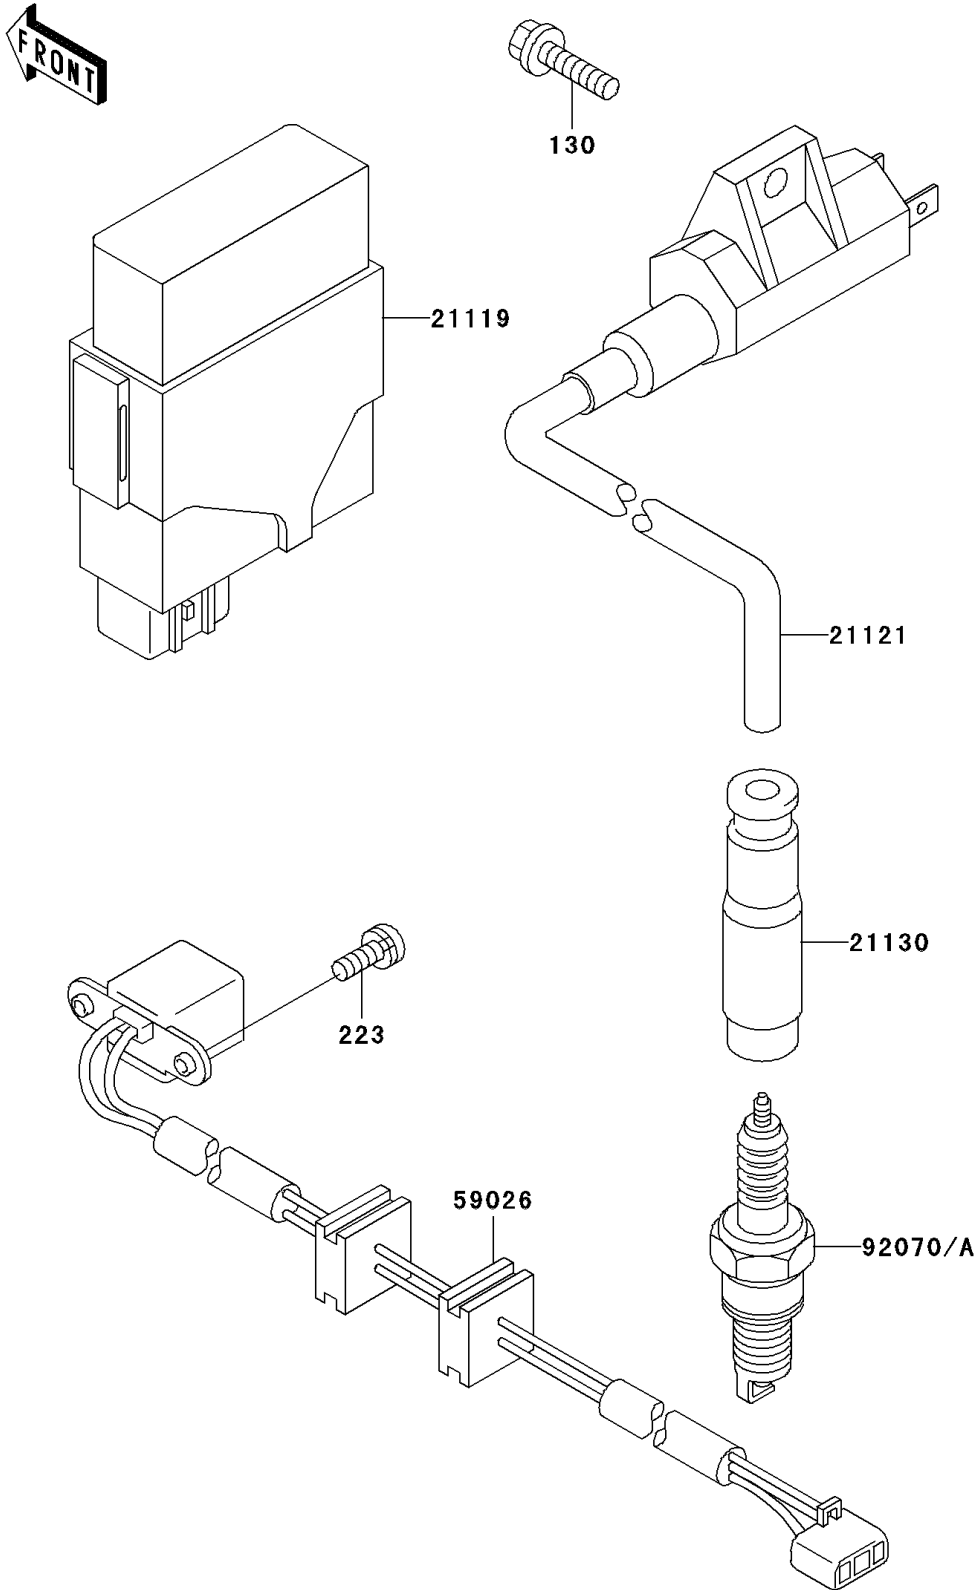

1998 Prairie 400 4X4 PARTS DIAGRAM

Ignition System

E1830

1998 Prairie 400 4X4 PARTS LIST

Ignition System

ITEM NAME	PART NUMBER	QUANTITY
BOLT-FLANGED (Ref # 130)	130D0616	1
SCREW-PAN-WS-CROS (Ref # 223)	223B0514	2
IGNITER (Ref # 21119)	21119-1467	1
COIL-IGNITION (Ref # 21121)	21121-1160	1
CAP-SPARK PLUG (Ref # 21130)	21130-1071	1
COIL-PULSING (Ref # 59026)	59026-1110	1
PLUG-SPARK,DPR8EA-9(NGK) (Ref # 92070)	92070-1065	1
PLUG-SPARK,DP8EA-9(NGK) (Ref # 92070A)	92070-1066	1