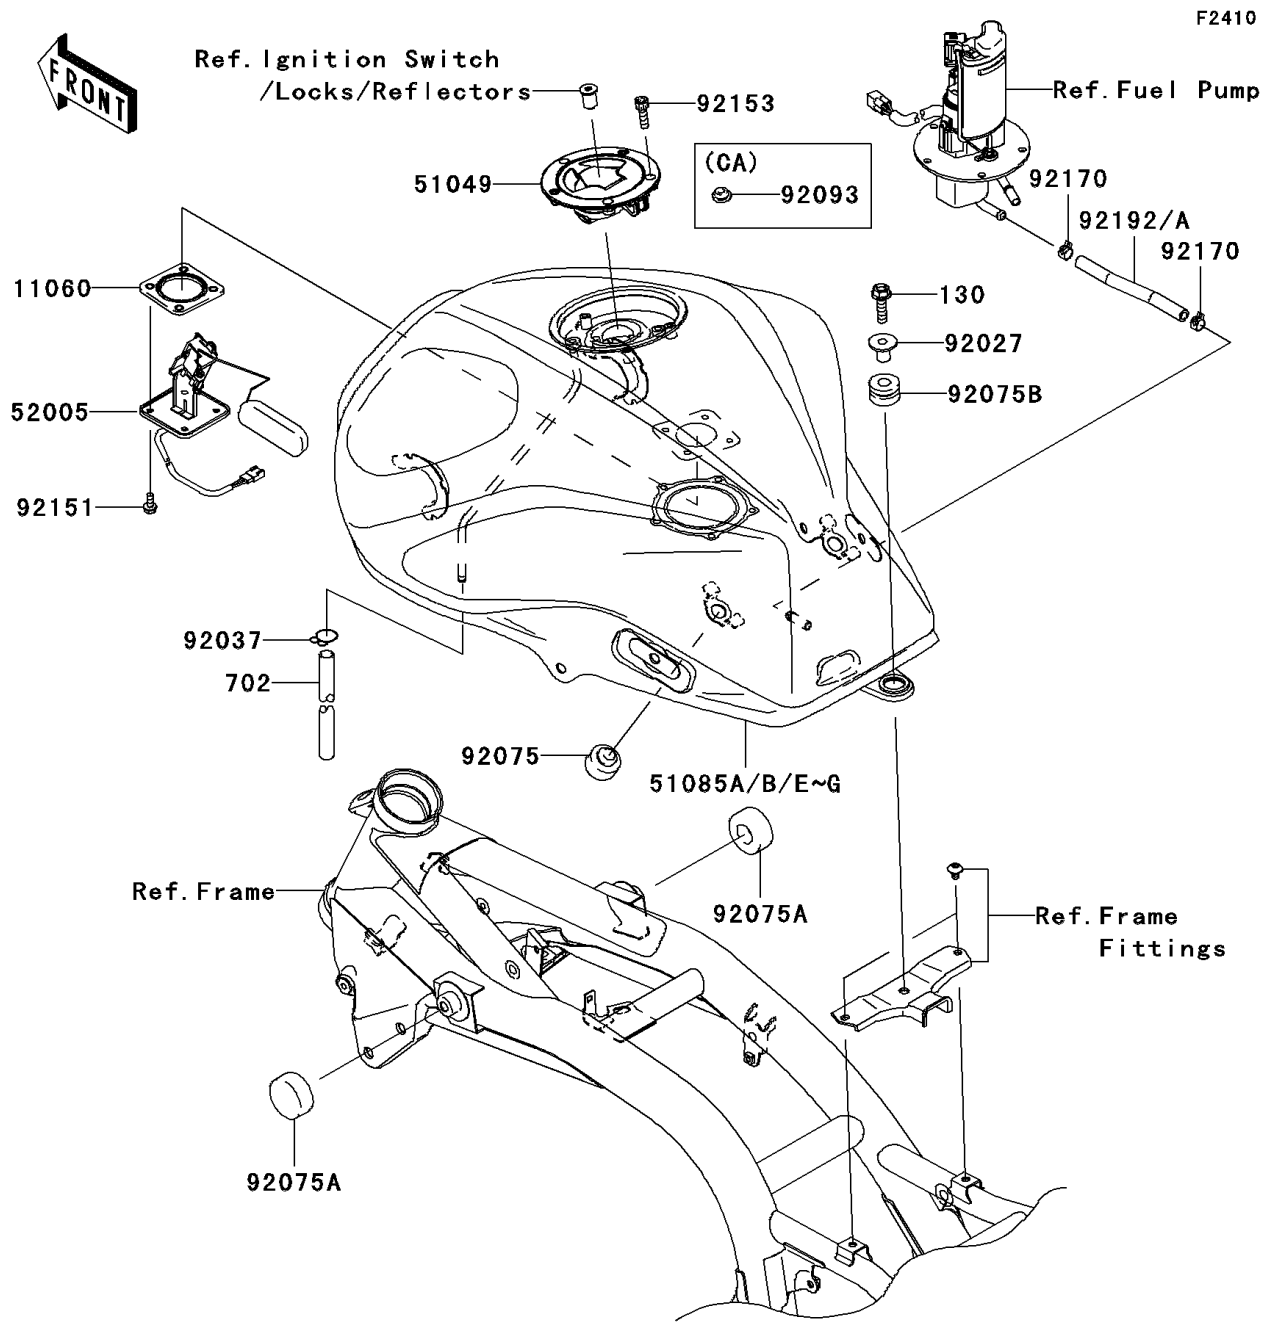

# 2008 Z1000 PARTS DIAGRAM

Fuel Tank

## 2008 Z1000 PARTS LIST

### Fuel Tank

ITEM NAME	PART NUMBER	QUANTITY
BOLT-FLANGED,8X30 (Ref # 130)	130G0830	1
TUBE-RUBBER,6X9X750 (Ref # 702)	702A06750	1
GASKET,FUEL GAUGE (Ref # 11060)	11060-1952	1
CAP-TANK,FUEL (Ref # 51049)	51049-0012	1
GAUGE,FUEL (Ref # 52005)	52005-0025	1
COLLAR,L=19.3 (Ref # 92027)	92027-1780	1
CLAMP,TUBE (Ref # 92037)	92037-010	1
DAMPER (Ref # 92075)	92075-015	2
DAMPER,FUEL TANK (Ref # 92075A)	92075-101	2
DAMPER (Ref # 92075B)	92075-1736	1
BOLT,5X12 (Ref # 92151)	92151-1599	4
BOLT,SOCKET,5X16 (Ref # 92153)	92153-1616	3
CLAMP (Ref # 92170)	92170-1492	2
TUBE,FUEL (Ref # 92192A)	92192-0593	1
TANK-COMP-FUEL,P.C.WHITE (Ref # 51085E)	51085-5320-667	1
TANK-COMP-FUEL,L.GREEN (Ref # 51085F)	51085-5320-777	1
TANK-COMP-FUEL,P.C.WHITE (Ref # 51085G)	51085-5322-667	1
SEAL,FUEL TANK CAP (Ref # 92093)	92093-1030	1