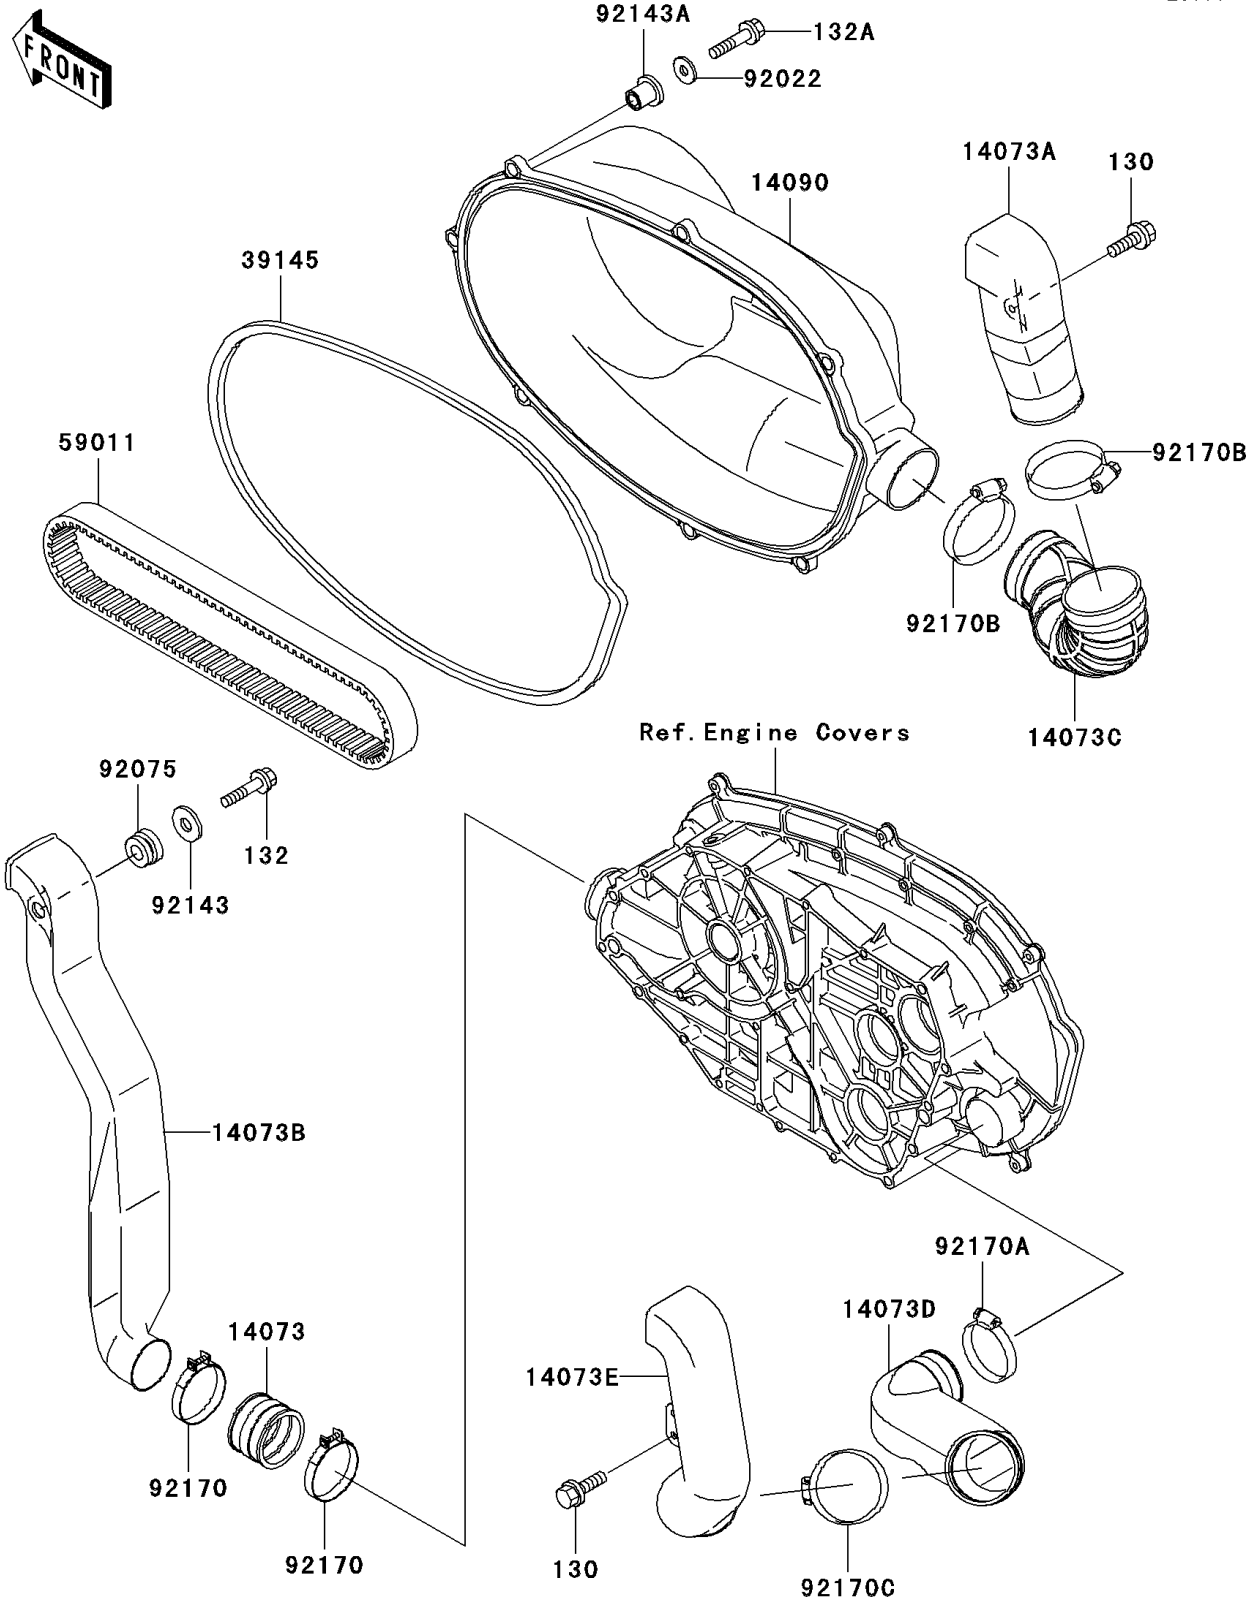

1997 Prairie 400 4X4 PARTS DIAGRAM

Converter Cover/Drive Belt

E1393

1997 Prairie 400 4X4 PARTS LIST

Converter Cover/Drive Belt

ITEM NAME	PART NUMBER	QUANTITY
BOLT-FLANGED (Ref # 130)	130J0612	3
BOLT-FLANGED-SMALL (Ref # 132)	132G0625	1
BOLT-FLANGED-SMALL (Ref # 132A)	132J0630	7
DUCT (Ref # 14073)	14073-1324	1
DUCT,SNORKEL,EX (Ref # 14073A)	14073-1678	1
DUCT,SNORKEL,IN (Ref # 14073B)	14073-1679	1
DUCT,SNORKEL,EX (Ref # 14073C)	14073-1680	1
DUCT,SNORKEL,EX (Ref # 14073D)	14073-1683	1
DUCT,SNORKEL,EX (Ref # 14073E)	14073-1684	1
COVER,BELT CONVERTER (Ref # 14090)	14090-1760	1
TRIM-SEAL (Ref # 39145)	39145-1100	1
BELT,CONVERTER (Ref # 59011)	59011-1060	1
WASHER,7X18X1.2 (Ref # 92022)	92022-1545	7
DAMPER,RUBBER (Ref # 92075)	92075-1123	1
COLLAR (Ref # 92143)	92143-1353	1
COLLAR (Ref # 92143A)	92143-1888	7
CLAMP (Ref # 92170)	92170-1448	2
CLAMP (Ref # 92170A)	92170-1674	1
CLAMP (Ref # 92170B)	92170-1763	2
CLAMP (Ref # 92170C)	92170-1764	1