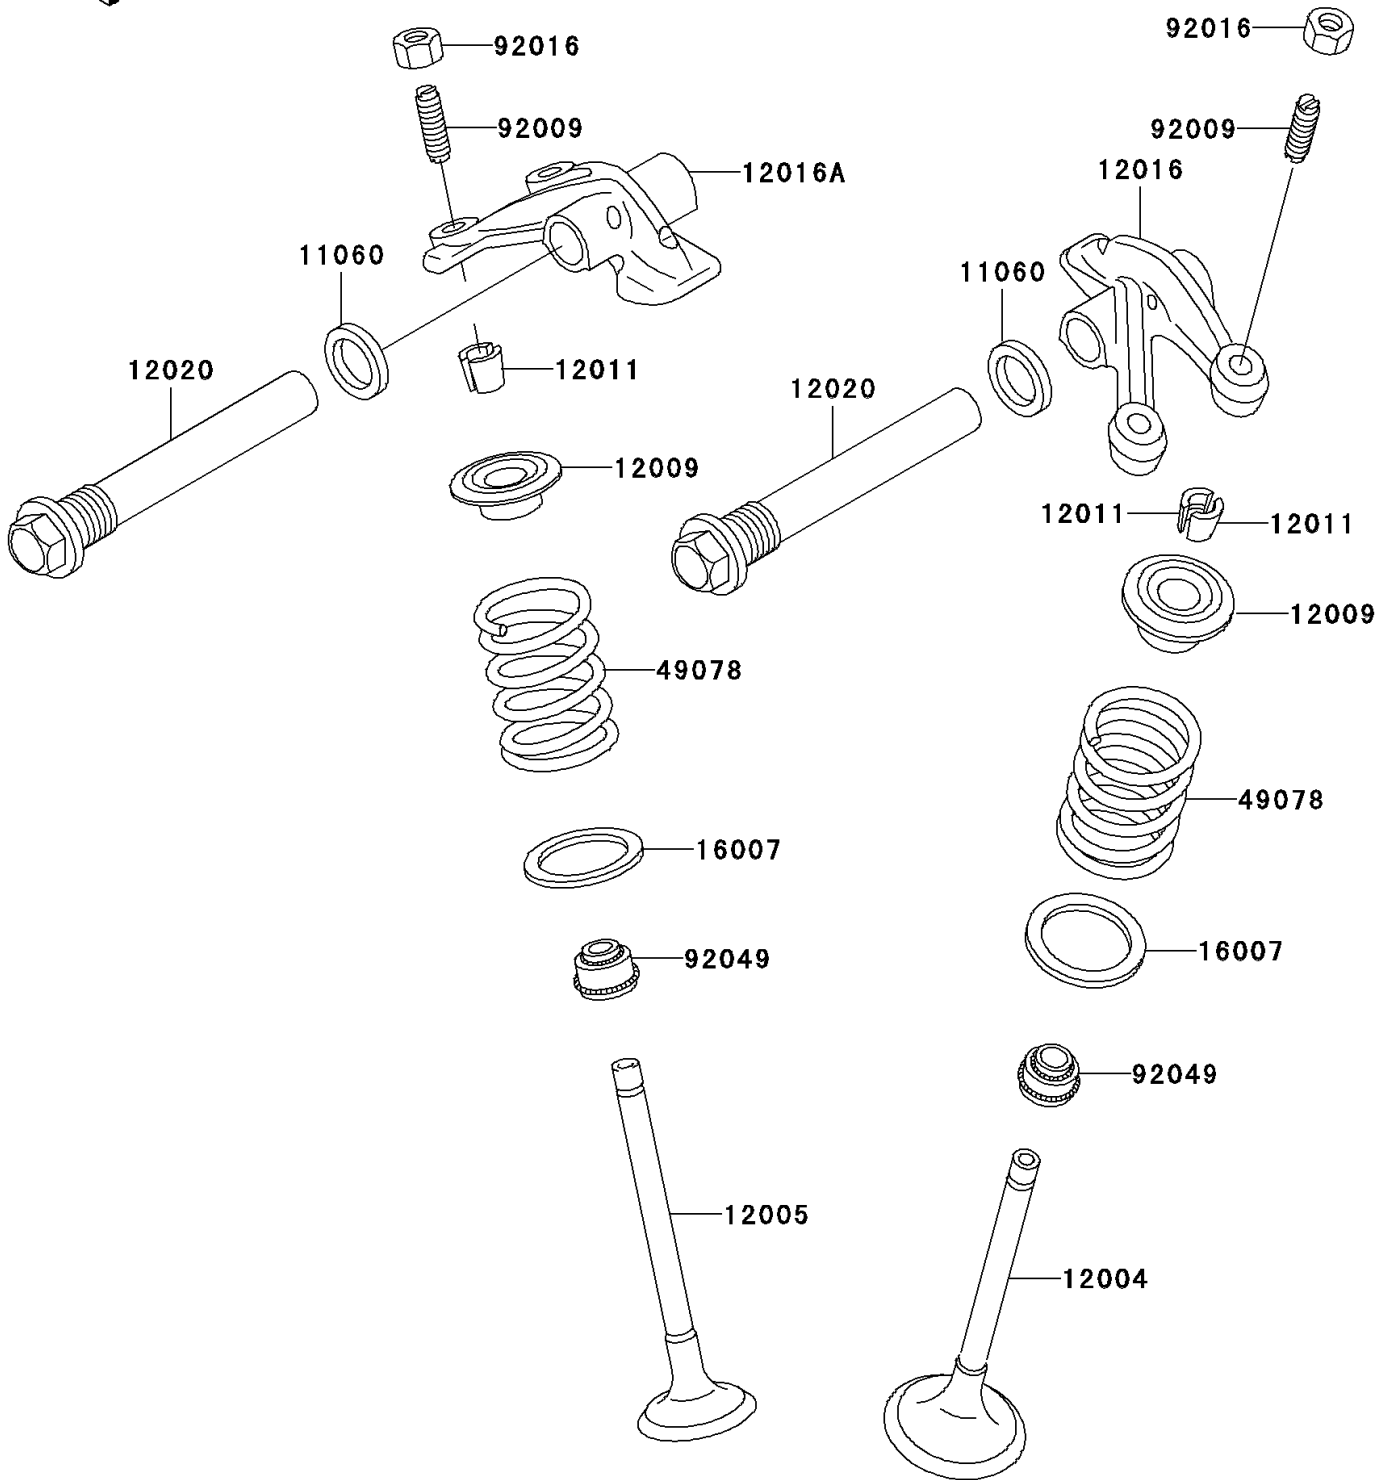

1997 Prairie 400 4X4 PARTS DIAGRAM

Valve(s)

E1210

1997 Prairie 400 4X4 PARTS LIST

Valve(s)

ITEM NAME	PART NUMBER	QUANTITY
GASKET,ROCKER SHAFT (Ref # 11060)	11060-1287	2
VALVE-INTAKE (Ref # 12004)	12004-1106	2
VALVE-EXHAUST (Ref # 12005)	12005-1189	2
RETAINER-VALVE SPRING (Ref # 12009)	12009-1054	4
COLLET (Ref # 12011)	12011-1003	8
ARM-ROCKER,INTAKE (Ref # 12016)	12016-1089	1
ARM-ROCKER,EXHAUST (Ref # 12016A)	12016-1090	1
SHAFT-ROCKER (Ref # 12020)	12020-1067	2
SEAT-SPRING,17.5X23.8X0.5 (Ref # 16007)	16007-1178	4
SPRING-ENGINE VALVE (Ref # 49078)	49078-1073	4
SCREW,6MM (Ref # 92009)	92009-1032	4
NUT,6MM (Ref # 92016)	92016-061	4
SEAL-OIL,RVC2-5.5X8.5X8.3 (Ref # 92049)	92049-1062	4