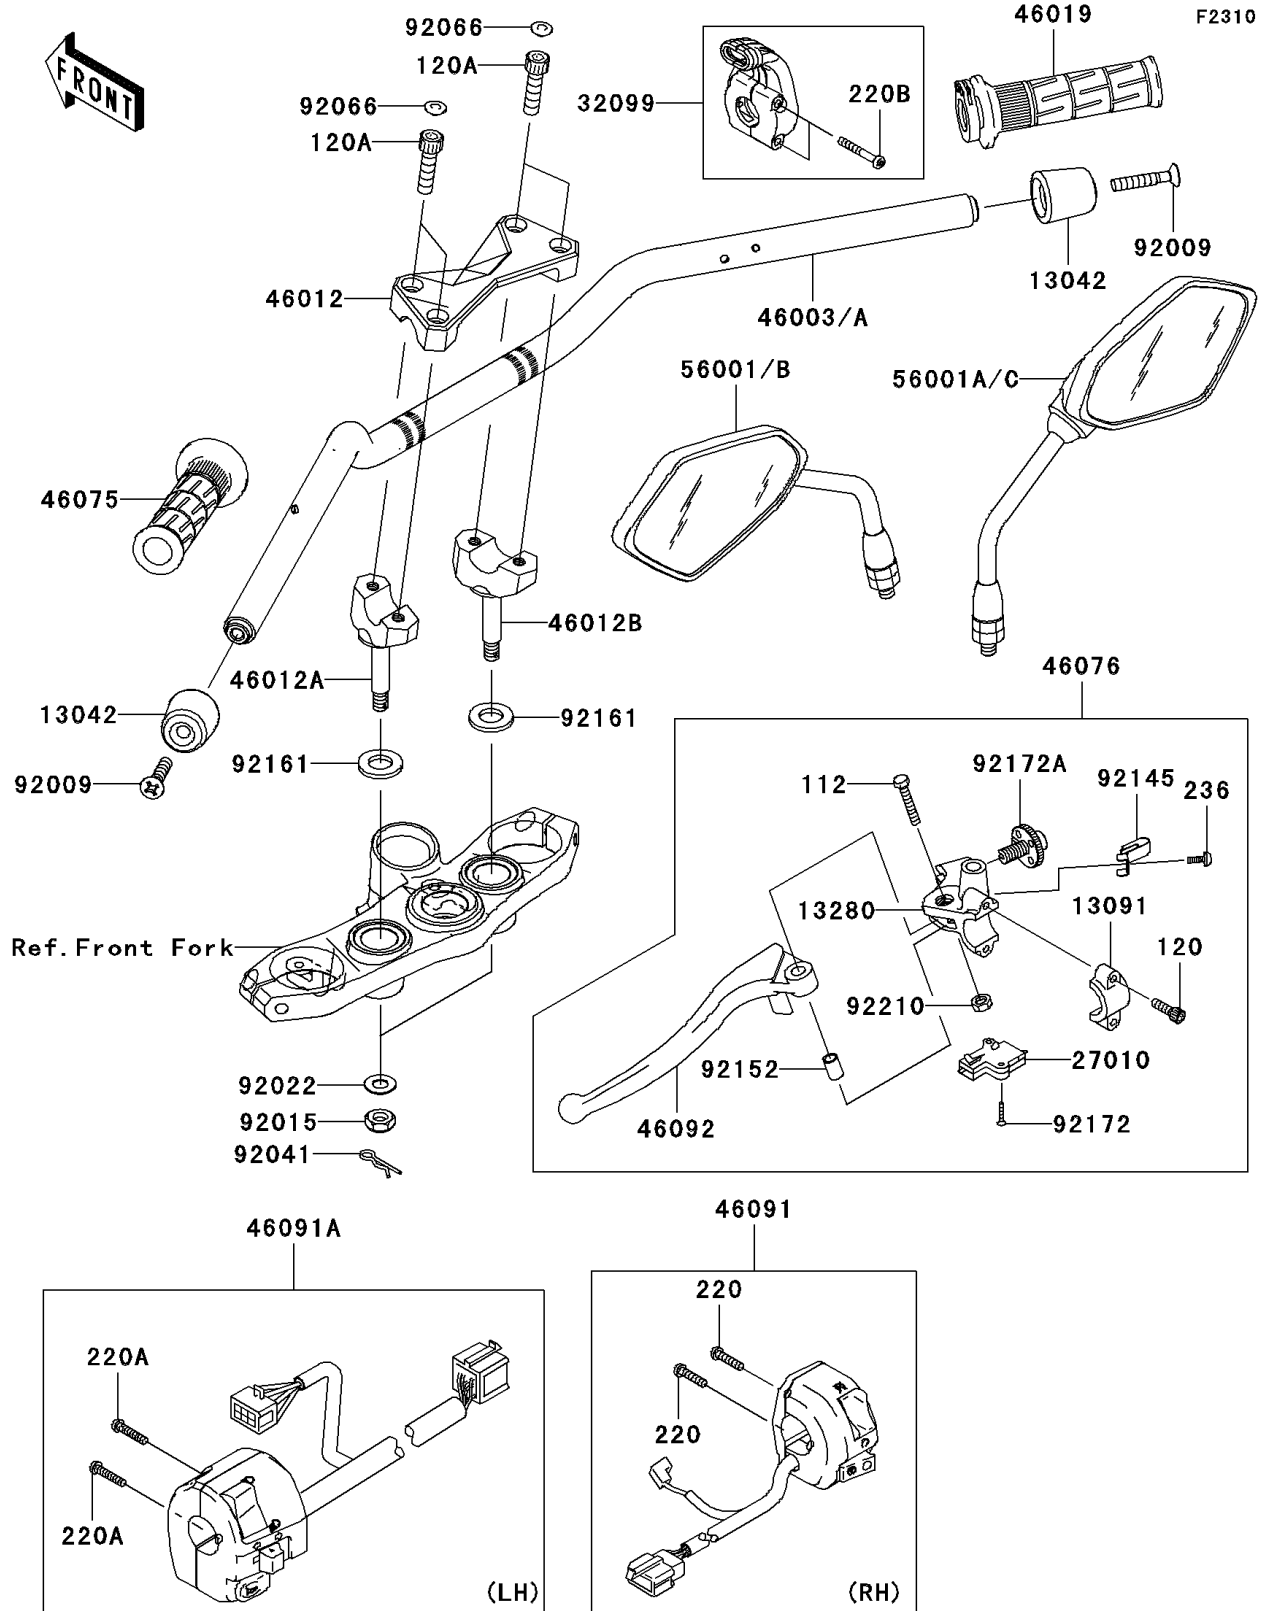

2008 Z1000 PARTS DIAGRAM

Handlebar

2008 Z1000 PARTS LIST

Handlebar

ITEM NAME	PART NUMBER	QUANTITY
BOLT-UPSET,6X30 (Ref # 112)	112J0630	1
BOLT-SOCKET,6X20 (Ref # 120)	120S0620	2
BOLT-SOCKET,8X30 (Ref # 120A)	120S0830	4
SCREW-PAN-CROS,5X22 (Ref # 220)	220C0522	2
SCREW-PAN-CROS,5X25 (Ref # 220A)	220C0525	2
SCREW-PAN-CROS,5X35 (Ref # 220B)	220C0535	2
SCREW-PAN-WSP-CROS,4X10 (Ref # 236)	236C0410	1
WEIGHT,HANDLE (Ref # 13042)	13042-1005	2
HOLDER,CLUTCH LEVER (Ref # 13091)	13091-1624	1
HOLDER,CLUTCH LEVER (Ref # 13280)	13280-0017	1
SWITCH,CLUTCH,BLACK (Ref # 27010)	27010-1094	1
CASE,THROTTLE CABLE (Ref # 32099)	32099-1193	1
HANDLE,F.T.SILVER (Ref # 46003A)	46003-0148-10T	1
HOLDER-HANDLE,UPP (Ref # 46012)	46012-1338	1
HOLDER-HANDLE,LWR,LH (Ref # 46012A)	46012-1339	1
HOLDER-HANDLE,LWR,RH (Ref # 46012B)	46012-1340	1
GRIP-ASSY,THROTTLE (Ref # 46019)	46019-0001	1
GRIP,LH (Ref # 46075)	46075-1144	1
LEVER-ASSY-GRIP,CLUTCH (Ref # 46076)	46076-0005	1
HOUSING-ASSY-CONTROL,RH (Ref # 46091)	46091-0081	1
HOUSING-ASSY-CONTROL,LH (Ref # 46091A)	46091-0113	1
LEVER-GRIP,CLUTCH (Ref # 46092)	46092-0003	1
MIRROR-ASSY,LH (Ref # 56001B)	56001-0117	1
MIRROR-ASSY,RH (Ref # 56001C)	56001-0118	1
SCREW,8X45 (Ref # 92009)	92009-1257	2
NUT,LOCK,10MM (Ref # 92015)	92015-1962	2
WASHER,10.2X28X2 (Ref # 92022)	92022-1088	2
COTTER,8MM (Ref # 92041)	92041-1060	2
PLUG (Ref # 92066)	92066-1216	4

2008 Z1000 PARTS LIST

Handlebar

ITEM NAME	PART NUMBER	QUANTITY
SPRING (Ref # 92145)	92145-1286	1
COLLAR (Ref # 92152)	92152-0103	1
DAMPER (Ref # 92161)	92161-0037	2
SCREW,3X16 (Ref # 92172)	92172-0183	2
SCREW,ADJUST NUT (Ref # 92172A)	92172-1060	1
NUT,LOCK,6MM (Ref # 92210)	92210-0006	1