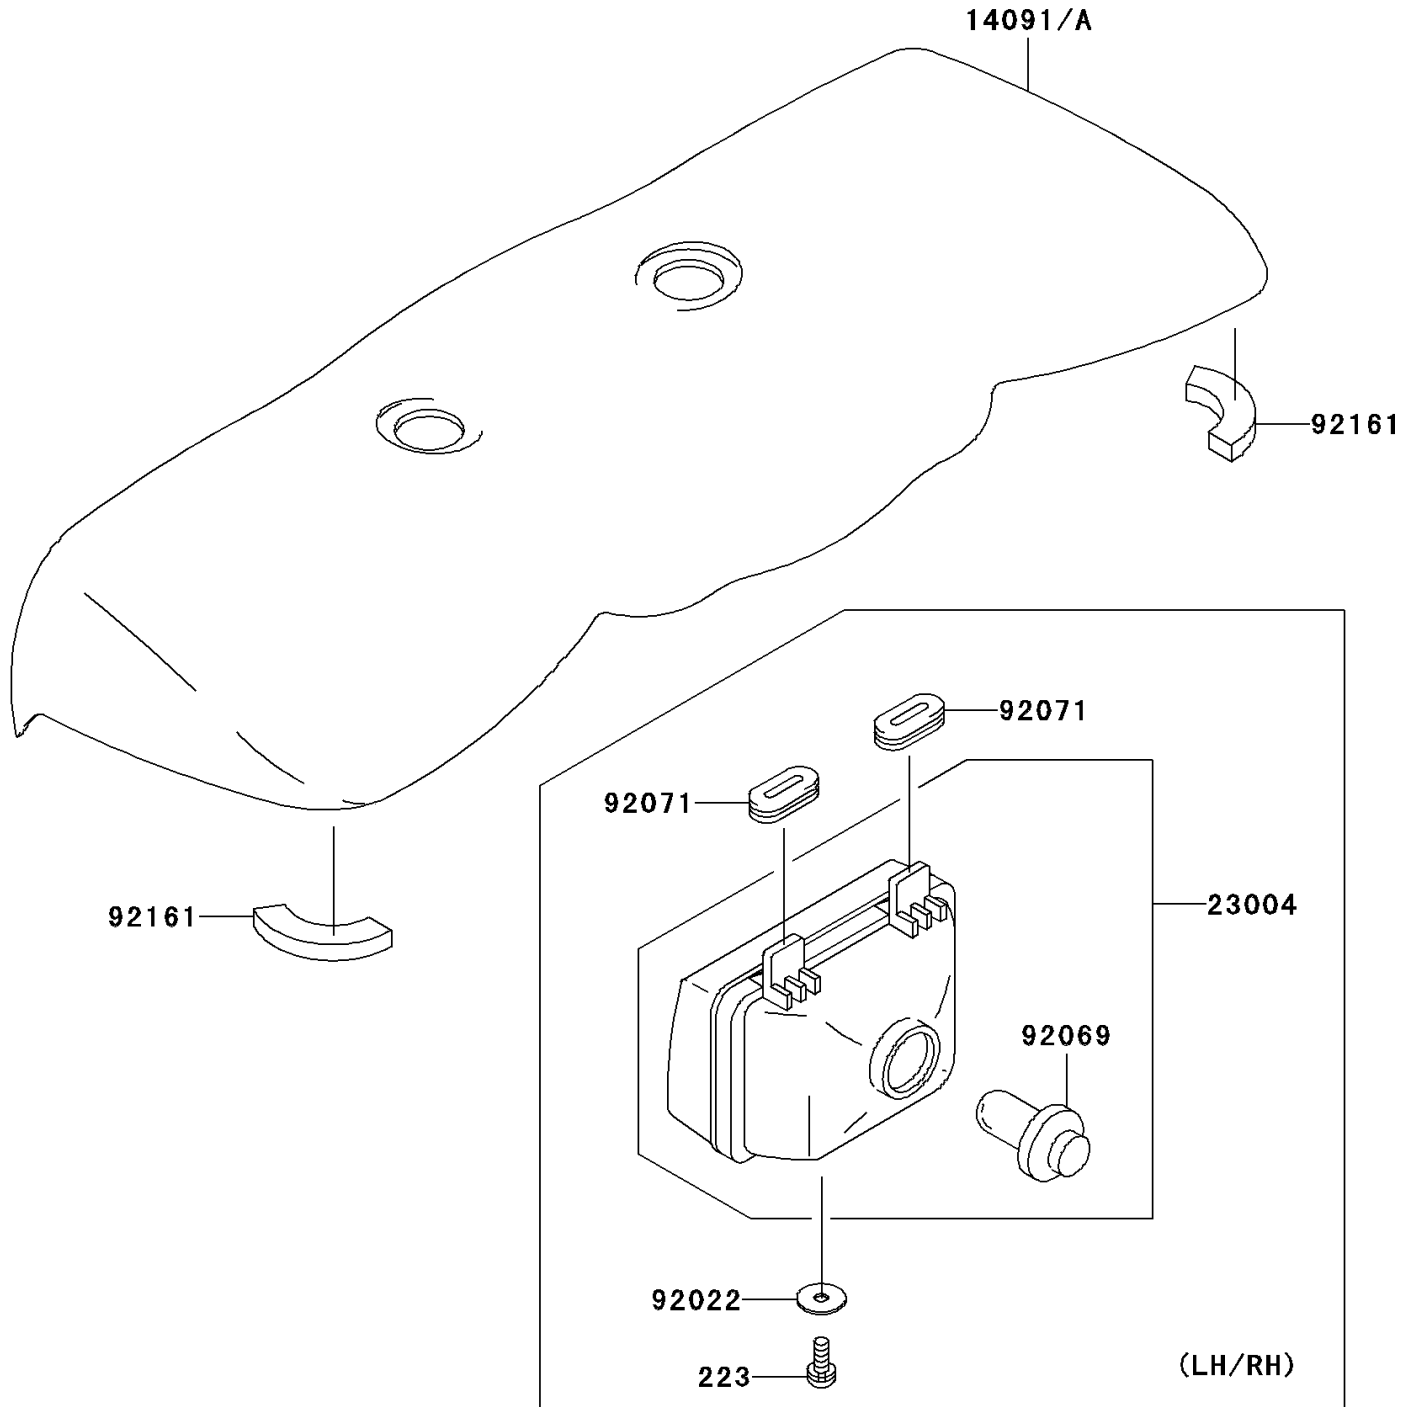

2008 Prairie 360 4X4 Hardwoods Green HD

PARTS DIAGRAM

Headlight(s)

F2710

2008 Prairie 360 4X4 Hardwoods Green HD

Kawasaki
Let the Good Times Roll®

PARTS LIST

Headlight(s)

ITEM NAME	PART NUMBER	QUANTITY
SCREW-PAN-WS-CROS,4X14 (Ref # 223)	223AA0414	2
COVER,HEAD LAMP,C.H.GREEN (Ref # 14091A)	14091-0008-836	1
LAMP-HEAD (Ref # 23004)	23004-7501	2
WASHER,4.5X16X1 (Ref # 92022)	92022-1950	2
BULB,12V 30/30W (Ref # 92069)	92069-7501	2
GROMMET (Ref # 92071)	92071-7501	4
DAMPER (Ref # 92161)	92161-7506	2