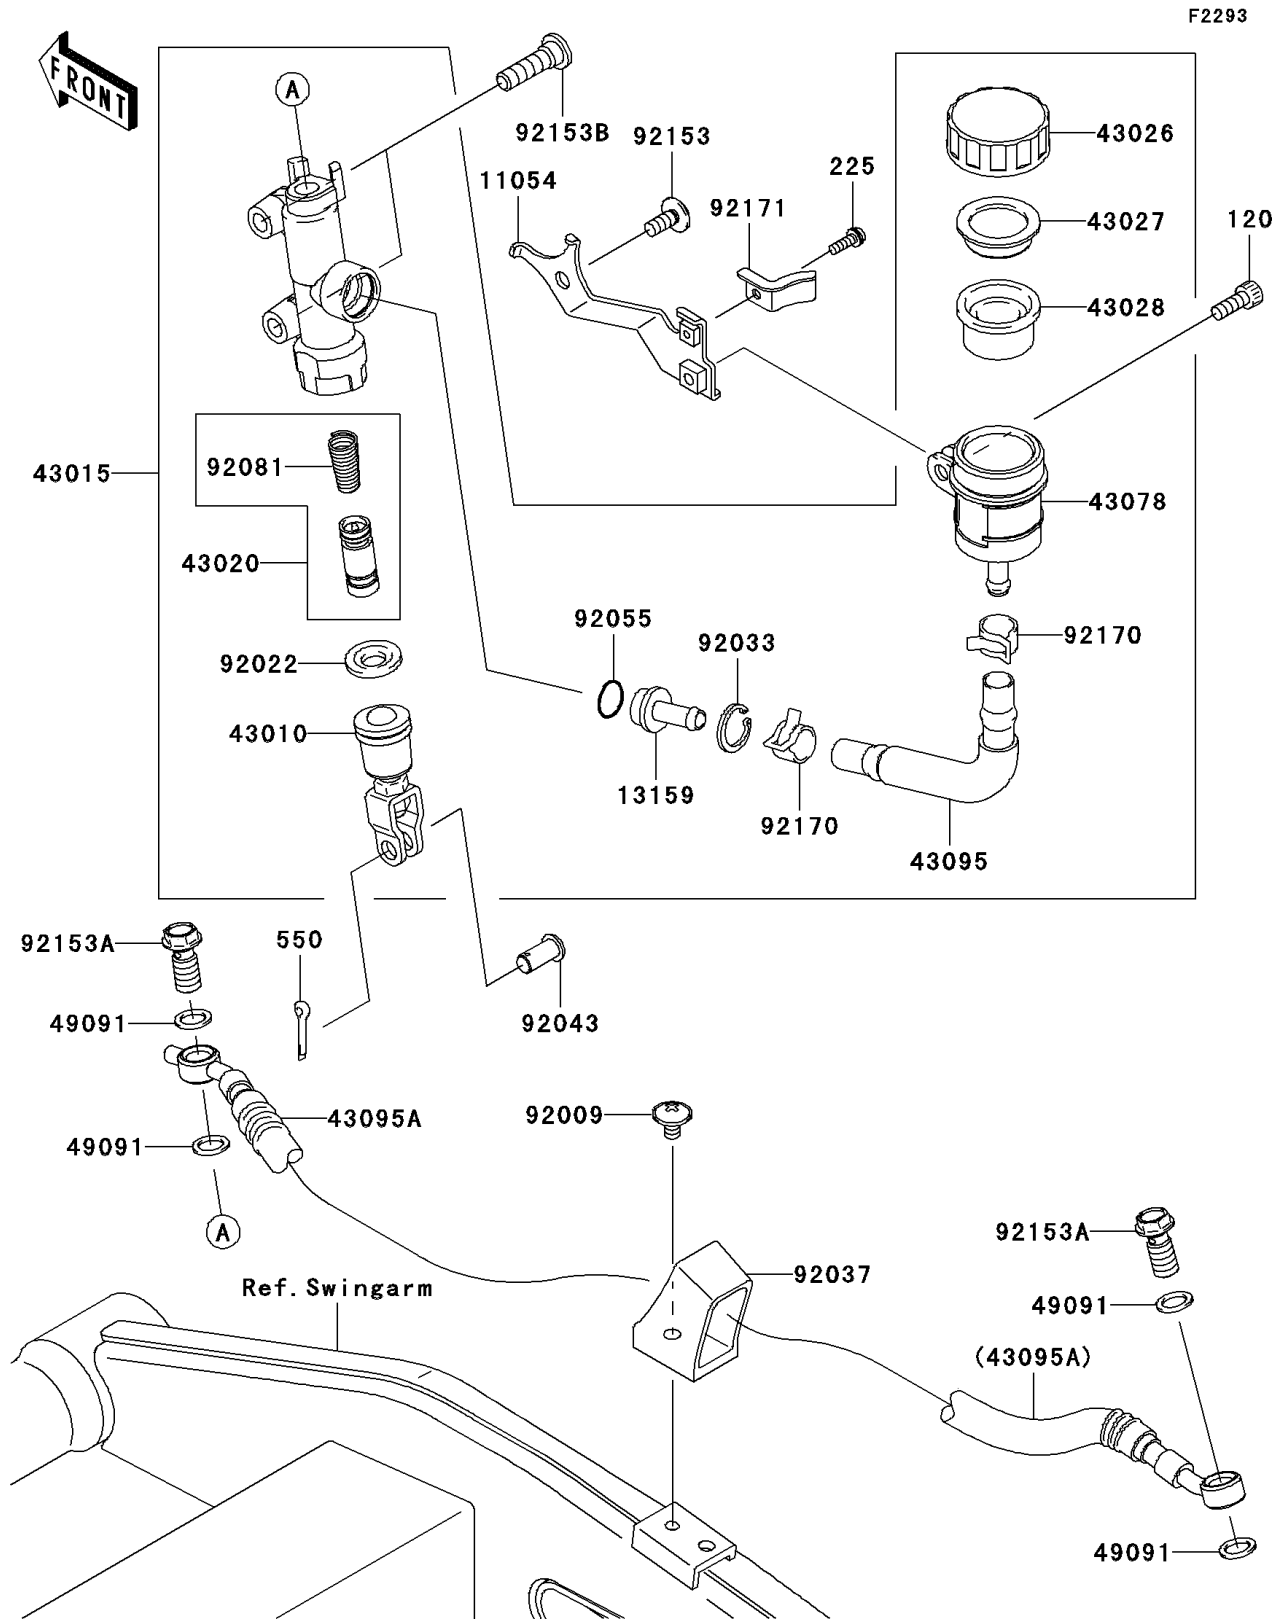

2008 Z1000 PARTS DIAGRAM

Rear Master Cylinder

2008 Z1000 PARTS LIST

Rear Master Cylinder

ITEM NAME	PART NUMBER	QUANTITY
BOLT-SOCKET,6X16 (Ref # 120)	120CA0616	1
SCREW-PAN-WSP-CROS,4X12 (Ref # 225)	225F0412	1
PIN-COTTER,2.0X15 (Ref # 550)	550AA2015	1
BRACKET,RESERVOIR TANK,RR (Ref # 11054)	11054-1887	1
CONNECTOR (Ref # 13159)	13159-1065	1
ROD-ASSY-BRAKE (Ref # 43010)	43010-1062	1
CYLINDER-ASSY-MASTER,RR (Ref # 43015)	43015-0083	1
PISTON-COMP-BRAKE (Ref # 43020)	43020-1057	1
CAP-BRAKE (Ref # 43026)	43026-0009	1
PLATE-DIAPHRAGM (Ref # 43027)	43027-1053	1
DIAPHRAGM (Ref # 43028)	43028-1065	1
RESERVOIR (Ref # 43078)	43078-0040	1
HOSE-BRAKE,RR MASTER CYLINDER (Ref # 43095)	43095-0342	1
HOSE-BRAKE,RR (Ref # 43095A)	43095-0346	1
WASHER-SEAL,10.1X14.5X1.5 (Ref # 49091)	49091-0001	4
SCREW,6X10 (Ref # 92009)	92009-1661	1
WASHER,CIRCRIP (Ref # 92022)	92022-1601	1
RING-SNAP,20.5MM (Ref # 92033)	92033-1186	1
CLAMP,HOSE (Ref # 92037)	92037-1896	1
PIN,8X17 (Ref # 92043)	92043-0104	1
RING-O,MASTER CYLINDER (Ref # 92055)	92055-1251	1
SPRING,MASTER CYLINDER (Ref # 92081)	92081-1737	1
BOLT,SOCKET,6X14 (Ref # 92153)	92153-1361	1
BOLT,OIL,L=23 (Ref # 92153A)	92153-1419	2
BOLT,SOCKET,8X30 (Ref # 92153B)	92153-1624	2
CLAMP,HOSE (Ref # 92170)	92170-1091	2
CLAMP,RESERVOIR TANK (Ref # 92171)	92171-0776	1