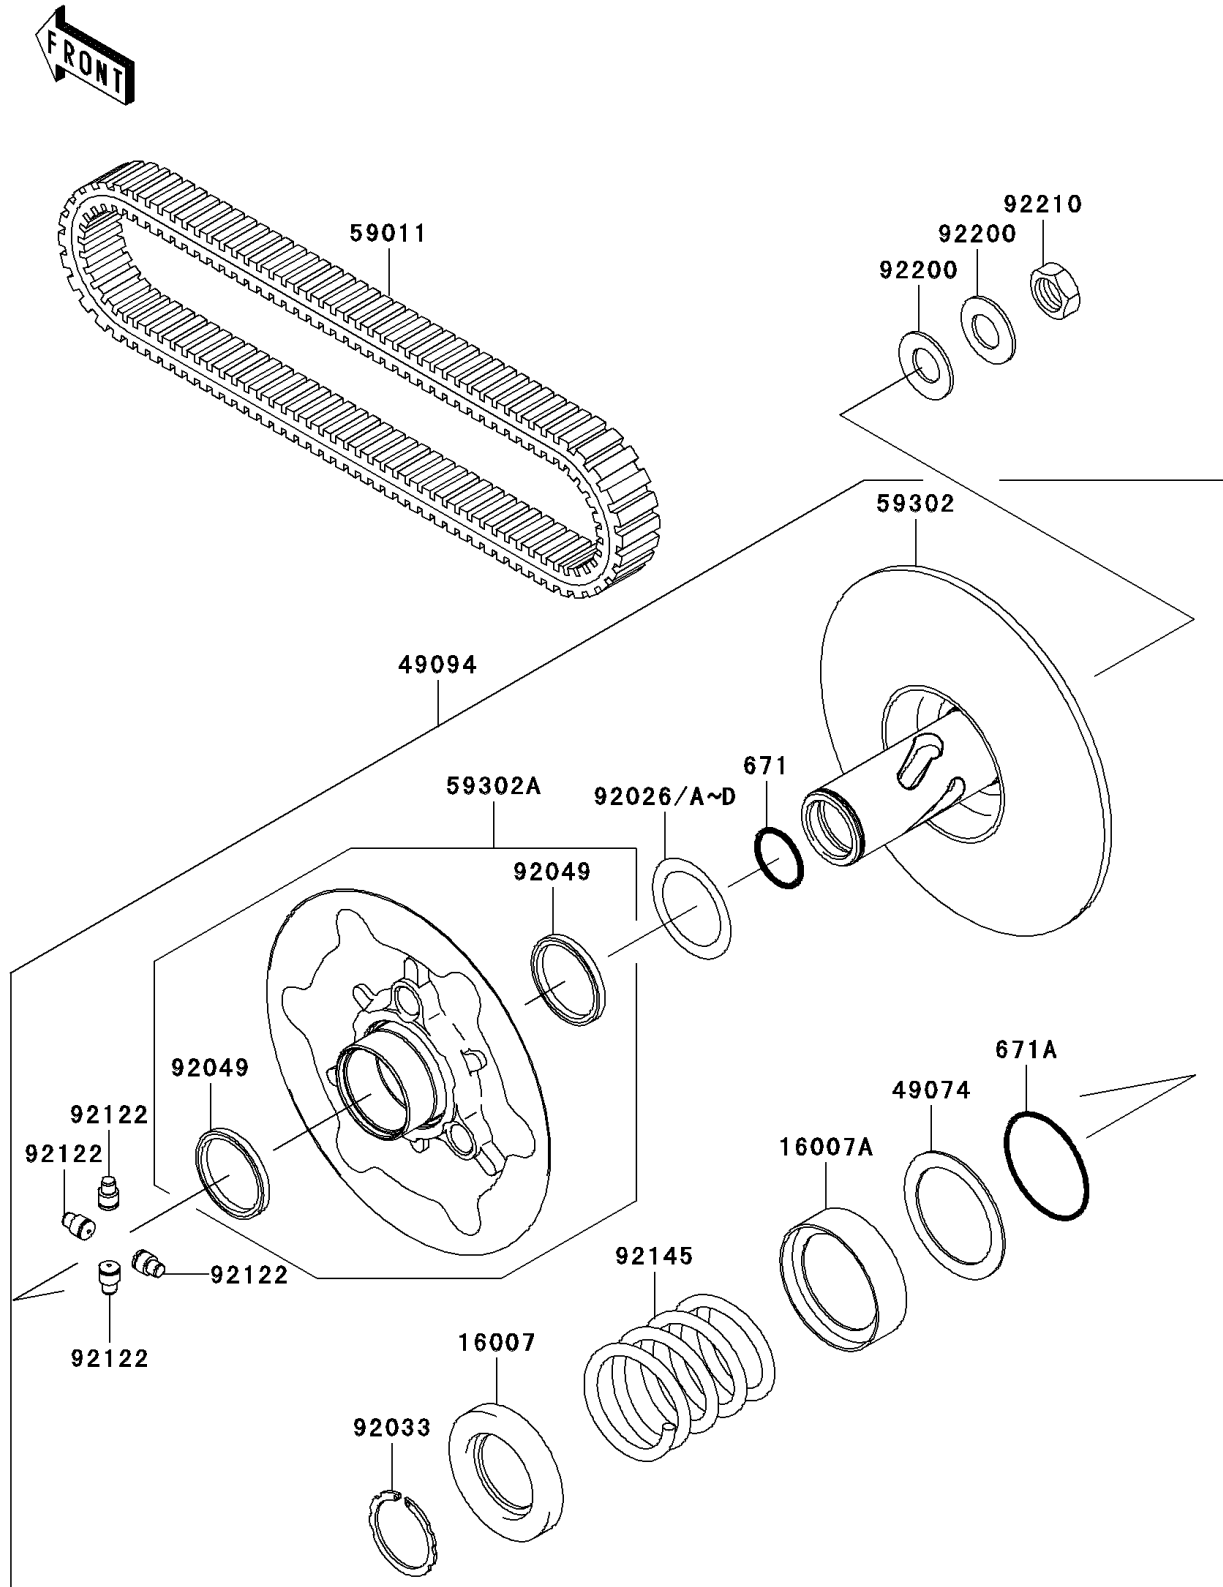

2008 Prairie 360 4X4 Hardwoods Green HD PARTS DIAGRAM

Driven Converter/Drive Belt

E1392

2008 Prairie 360 4X4 Hardwoods Green HD PARTS LIST

Driven Converter/Drive Belt

ITEM NAME	PART NUMBER	QUANTITY
O RING (Ref # 671)	671D2530	1
O RING (Ref # 671A)	671D2550	1
SEAT-SPRING (Ref # 16007)	16007-1203	1
SEAT-SPRING,SHEAVE MOVABLE (Ref # 16007A)	16007-1221	1
PLATE-THRUST (Ref # 49074)	49074-1055	1
CONVERTER-ASSY-DRIVEN (Ref # 49094)	49094-0019	1
BELT (Ref # 59011)	59011-0003	1
SHEAVE-COMP,FIXED (Ref # 59302)	59302-0001	1
SHEAVE-COMP,MOVABLE (Ref # 59302A)	59302-0002	1
SPACER,T=0.30 (Ref # 92026)	92026-0034	AR
SPACER,T=1.00 (Ref # 92026A)	92026-1565	AR
SPACER,T=0.60 (Ref # 92026B)	92026-1569	AR
SPACER,T=1.40 (Ref # 92026C)	92026-1570	AR
SPACER,T=0.80 (Ref # 92026D)	92026-1617	AR
RING-SNAP (Ref # 92033)	92033-1317	1
SEAL-OIL (Ref # 92049)	92049-1528	2
ROLLER (Ref # 92122)	92122-1209	4
SPRING,PURPLE (Ref # 92145)	92145-1499	1
WASHER (Ref # 92200)	92200-1505	2
NUT,18MM (Ref # 92210)	92210-1367	1