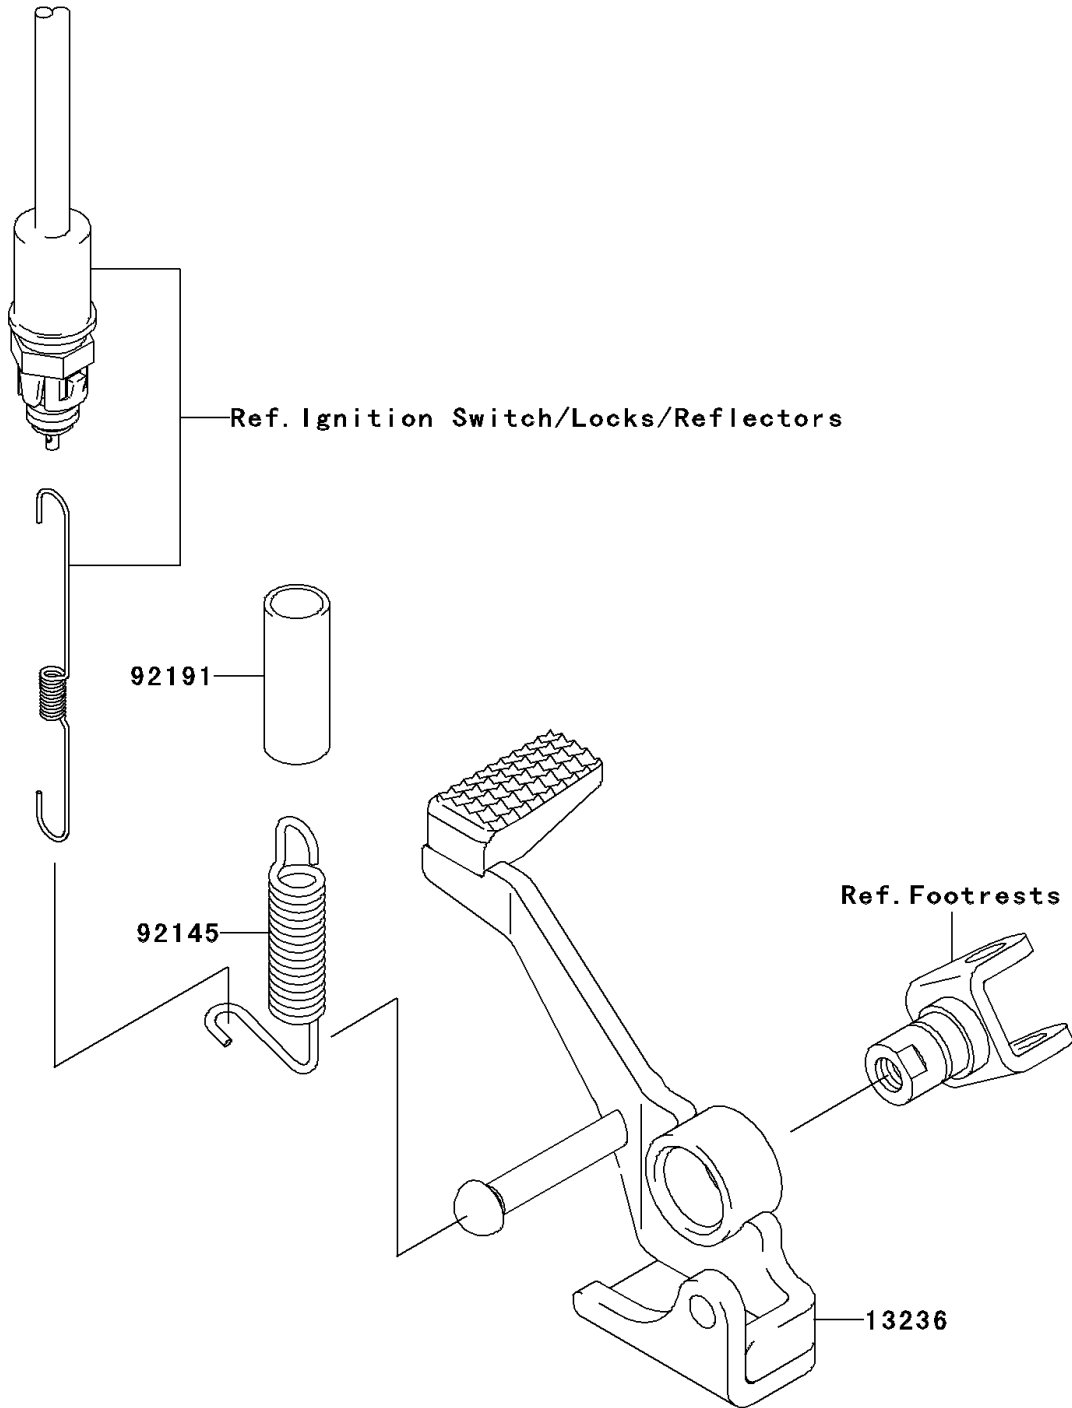

2008 Z1000 PARTS DIAGRAM

Brake Pedal/Torque Link

F2260

2008 Z1000 PARTS LIST

Brake Pedal/Torque Link

ITEM NAME	PART NUMBER	QUANTITY
LEVER-COMP,BRAKE PEDAL (Ref # 13236)	13236-0143	1
SPRING,BRAKE PEDAL RETURN (Ref # 92145)	92145-0435	1
TUBE,12X15X40 (Ref # 92191)	92191-1739	1