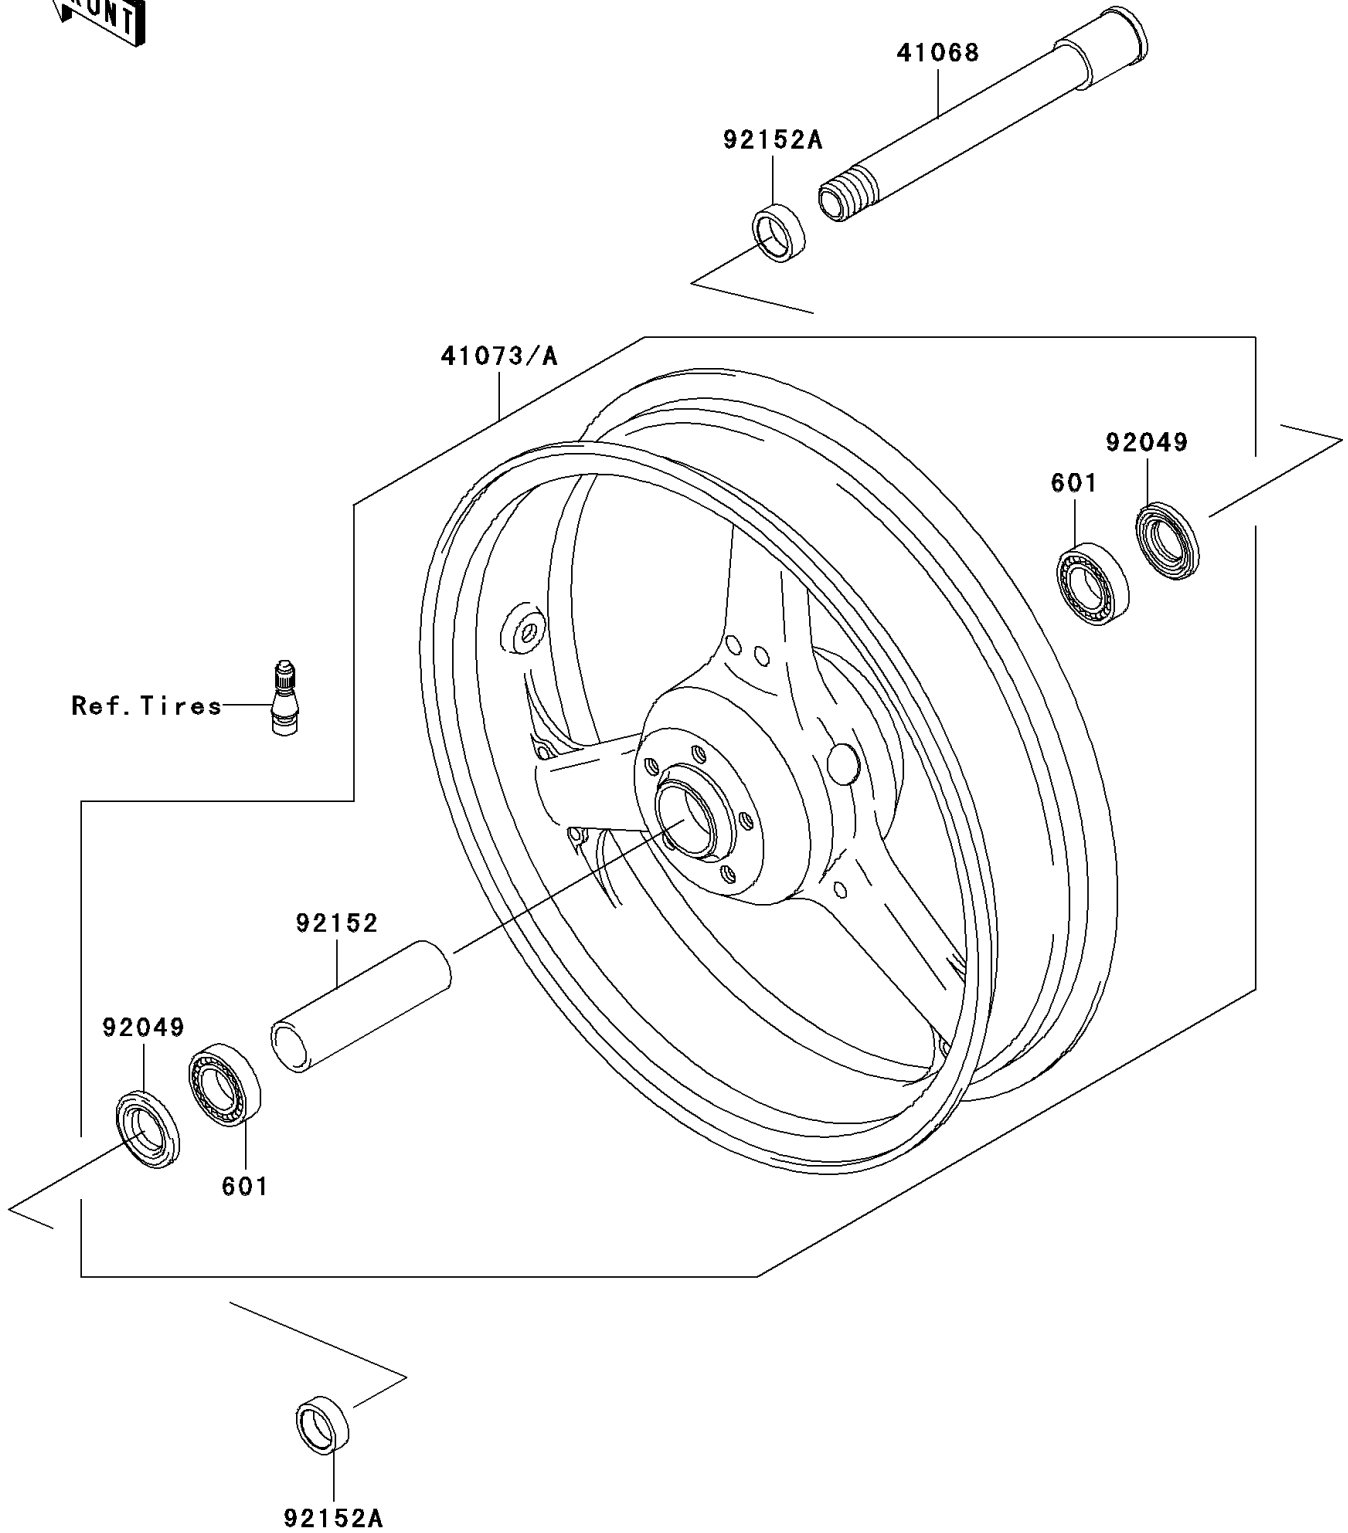

2008 Z1000 PARTS DIAGRAM

Front Wheel

F2230

2008 Z1000 PARTS LIST

Front Wheel

ITEM NAME	PART NUMBER	QUANTITY
BEARING-BALL,#6005UU (Ref # 601)	601B6005UU	2
AXLE,FR (Ref # 41068)	41068-1463	1
SEAL-OIL,BJN-C2 32X47X5 (Ref # 92049)	92049-0050	2
COLLAR,FR HUB,L=115 (Ref # 92152)	92152-0242	1
COLLAR,FR AXLE,L=10.5 (Ref # 92152A)	92152-0474	2
WHEEL-ASSY,FR,M.C.ORANGE (Ref # 41073)	41073-0112-17E	1
WHEEL-ASSY,FR,BLACK (Ref # 41073A)	41073-0112-18	1