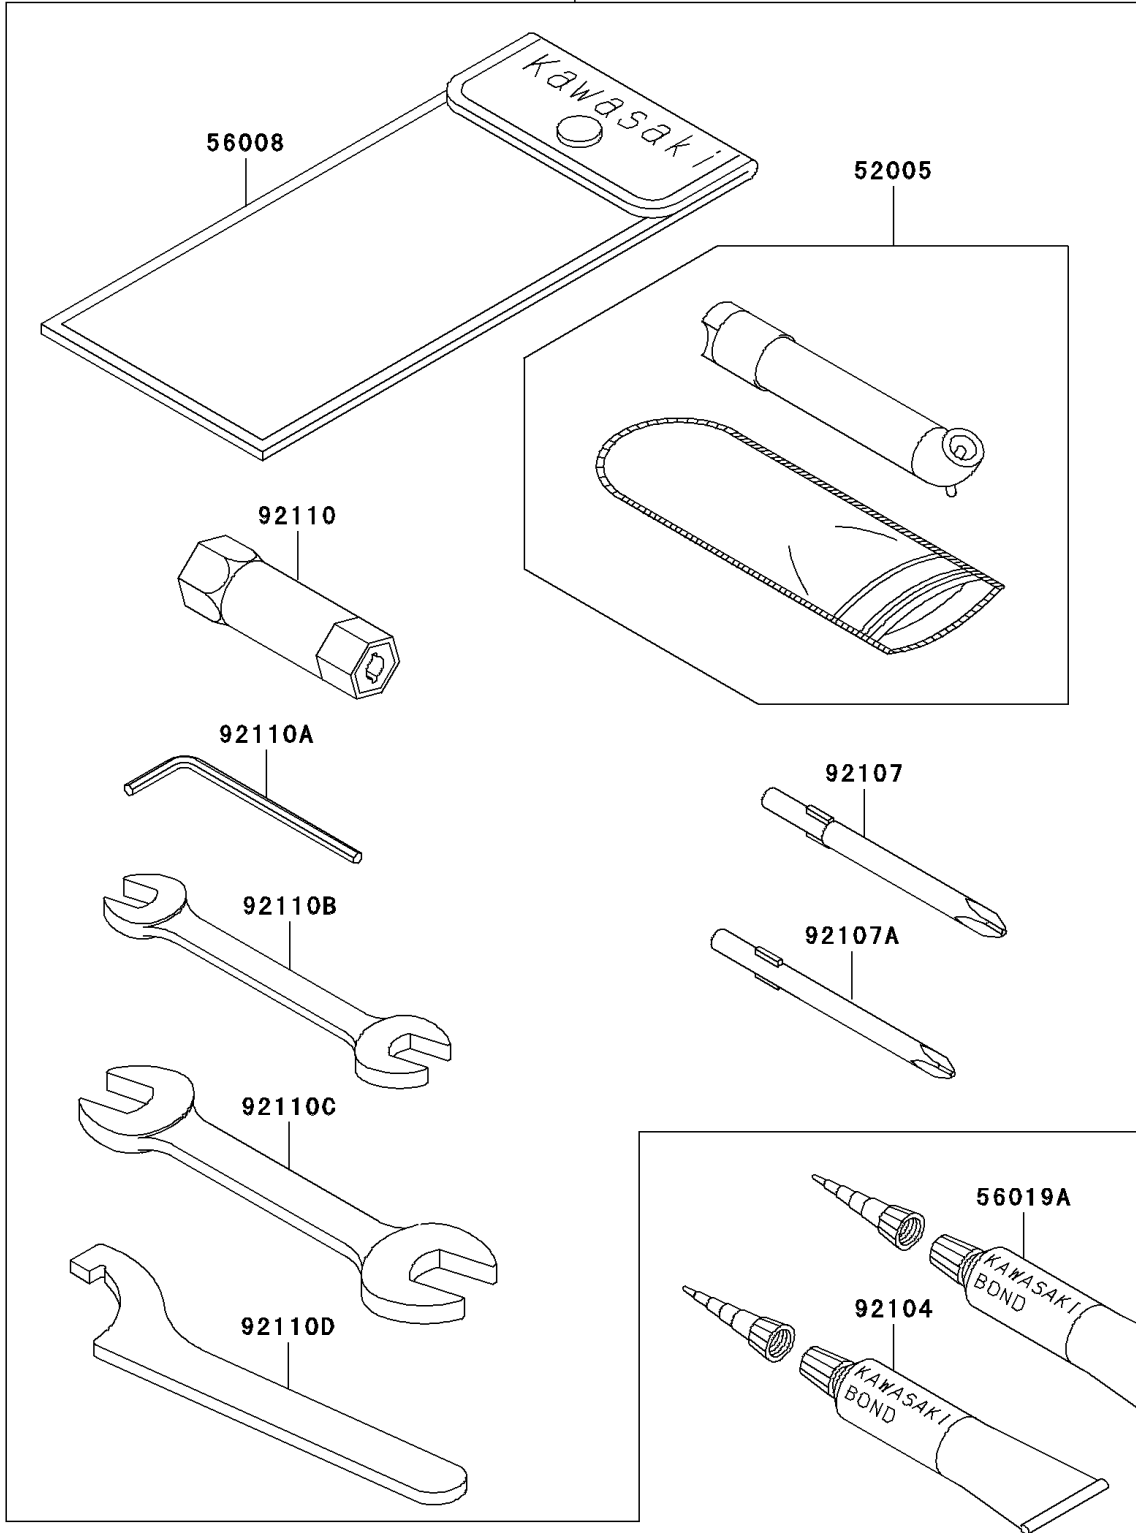

2005 Prairie 360 PARTS DIAGRAM

Owner's Tools

56007

F2810

2005 Prairie 360 PARTS LIST

Owner's Tools

ITEM NAME	PART NUMBER	QUANTITY
GAUGE,AIR (Ref # 52005)	52005-1082	1
TOOL-KIT (Ref # 56007)	56007-1497	1
BAG,TOOL (Ref # 56008)	56008-1007	1
THREE BOND TB1211,HT/RS,WHITE (Ref # 56019A)	56019-120	1
GASKET-LIQUID,TB1215 (Ref # 92104)	92104-1065	1
TOOL-DRIVER,#3PHILLIPS (Ref # 92107)	92107-005	1
TOOL-DRIVER,#2PHILLIPS (Ref # 92107A)	92107-1053	1
TOOL-WRENCH,BOX,18MM (Ref # 92110)	92110-1109	1
TOOL-WRENCH,ALLEN,3MM (Ref # 92110A)	92110-1140	1
TOOL-WRENCH,OPEN END,10X12 (Ref # 92110B)	92110-1152	1
TOOL-WRENCH,OPEN END,14X17 (Ref # 92110C)	92110-1153	1
TOOL-WRENCH,HOOK (Ref # 92110D)	92110-1173	1