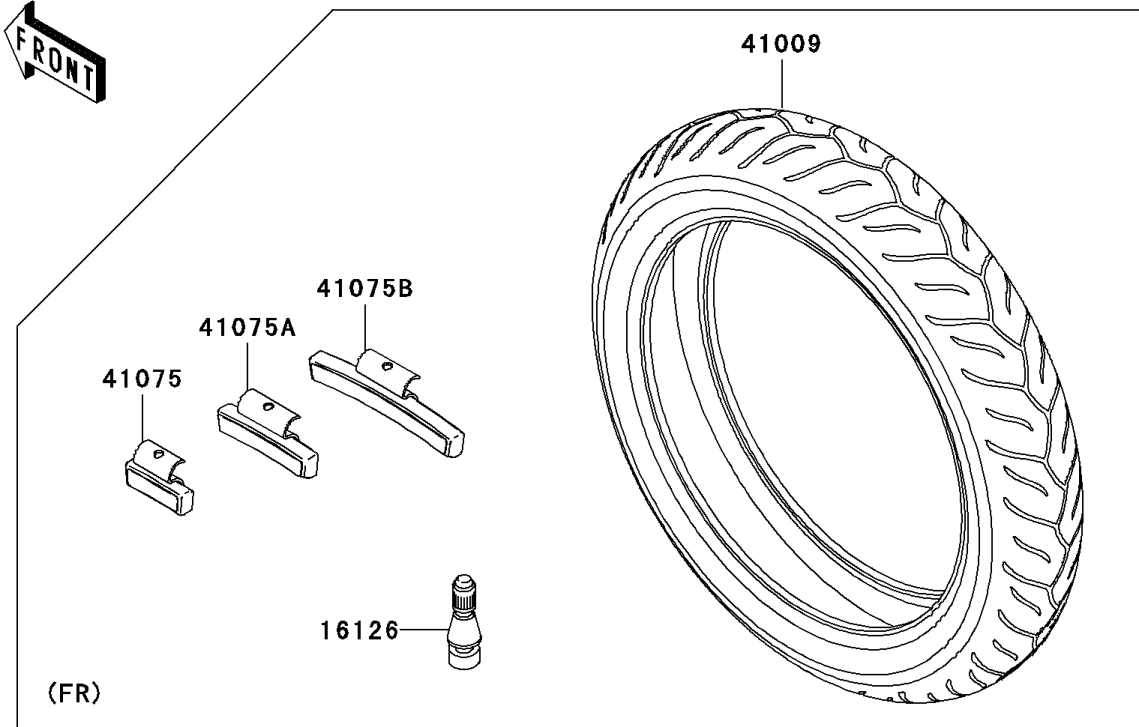

2008 Z1000 PARTS DIAGRAM

Tires

F2210

2008 Z1000 PARTS LIST

Tires

ITEM NAME	PART NUMBER	QUANTITY
VALVE,TIRE (Ref # 16126)	16126-1140	2
TIRE,FR,120/70ZR17(58W) (Ref # 41009)	41009-0163	1
TIRE,RR,190/50ZR17(73W) (Ref # 41009A)	41009-0164	1
BALANCER-WHEEL,10G,SILVER (Ref # 41075)	41075-0014	AR
BALANCER-WHEEL,20G,SILVER (Ref # 41075A)	41075-0015	AR
BALANCER-WHEEL,30G,SILVER (Ref # 41075B)	41075-0016	AR