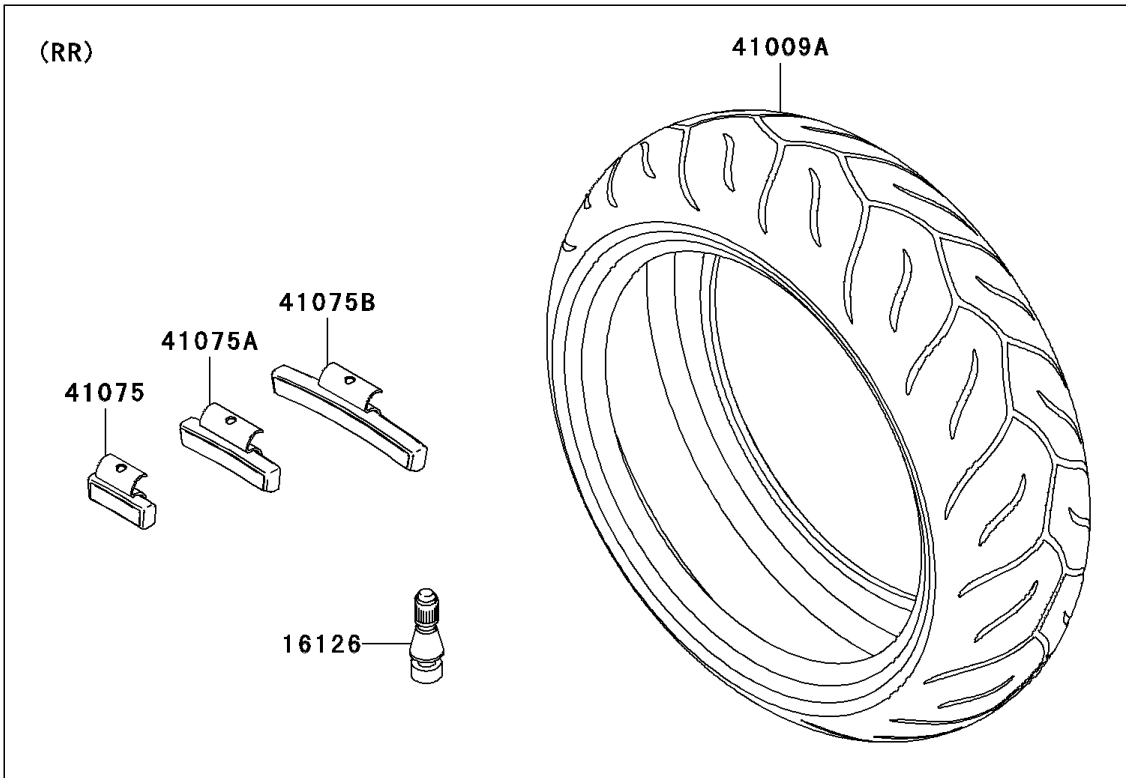

2008 Z1000 PARTS DIAGRAM

Tires

F2210

2008 Z1000 PARTS LIST

Tires

ITEM NAME	PART NUMBER	QUANTITY
VALVE,TIRE (Ref # 16126)	16126-1140	2
TIRE,FR,120/70ZR17(58W) (Ref # 41009)	41009-0163	1
TIRE,RR,190/50ZR17(73W) (Ref # 41009A)	41009-0164	1
BALANCER-WHEEL,10G,SILVER (Ref # 41075)	41075-0014	AR
BALANCER-WHEEL,20G,SILVER (Ref # 41075A)	41075-0015	AR
BALANCER-WHEEL,30G,SILVER (Ref # 41075B)	41075-0016	AR