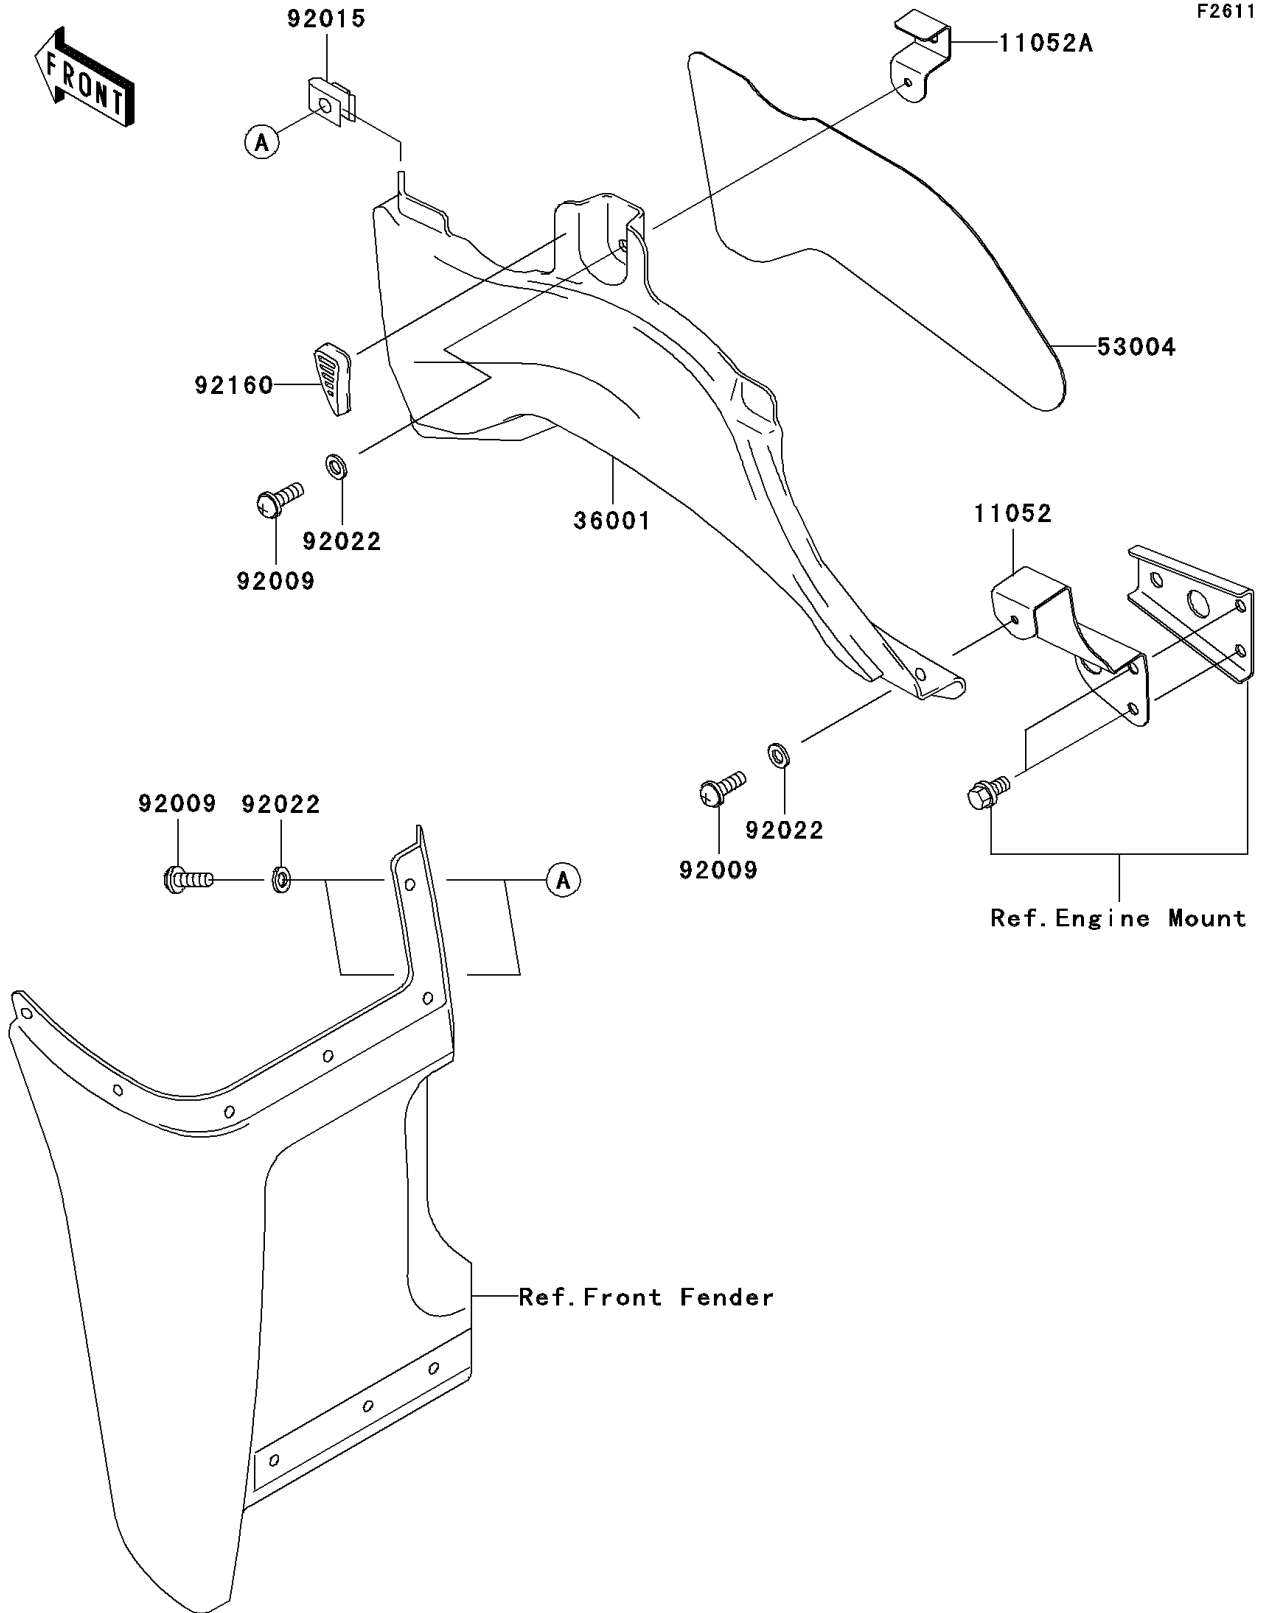

2005 Prairie 360 PARTS DIAGRAM

Side Covers

2005 Prairie 360 PARTS LIST

Side Covers

ITEM NAME	PART NUMBER	QUANTITY
BRACKET,EXHAUST PIPE COVER,LWR (Ref # 11052)	11052-1807	1
BRACKET,EXHAUST PIPE COVER,UPP (Ref # 11052A)	11052-1810	1
COVER-SIDE,EXHAUST PIPE (Ref # 36001)	36001-1678	1
MAT,EXHAUST PIPE COVER (Ref # 53004)	53004-1175	1
SCREW,6X16 (Ref # 92009)	92009-1621	4
NUT (Ref # 92015)	92015-1248	2
WASHER,6.5X20X1.6,BLACK (Ref # 92022)	92022-1346	4
DAMPER (Ref # 92160)	92160-1946	1