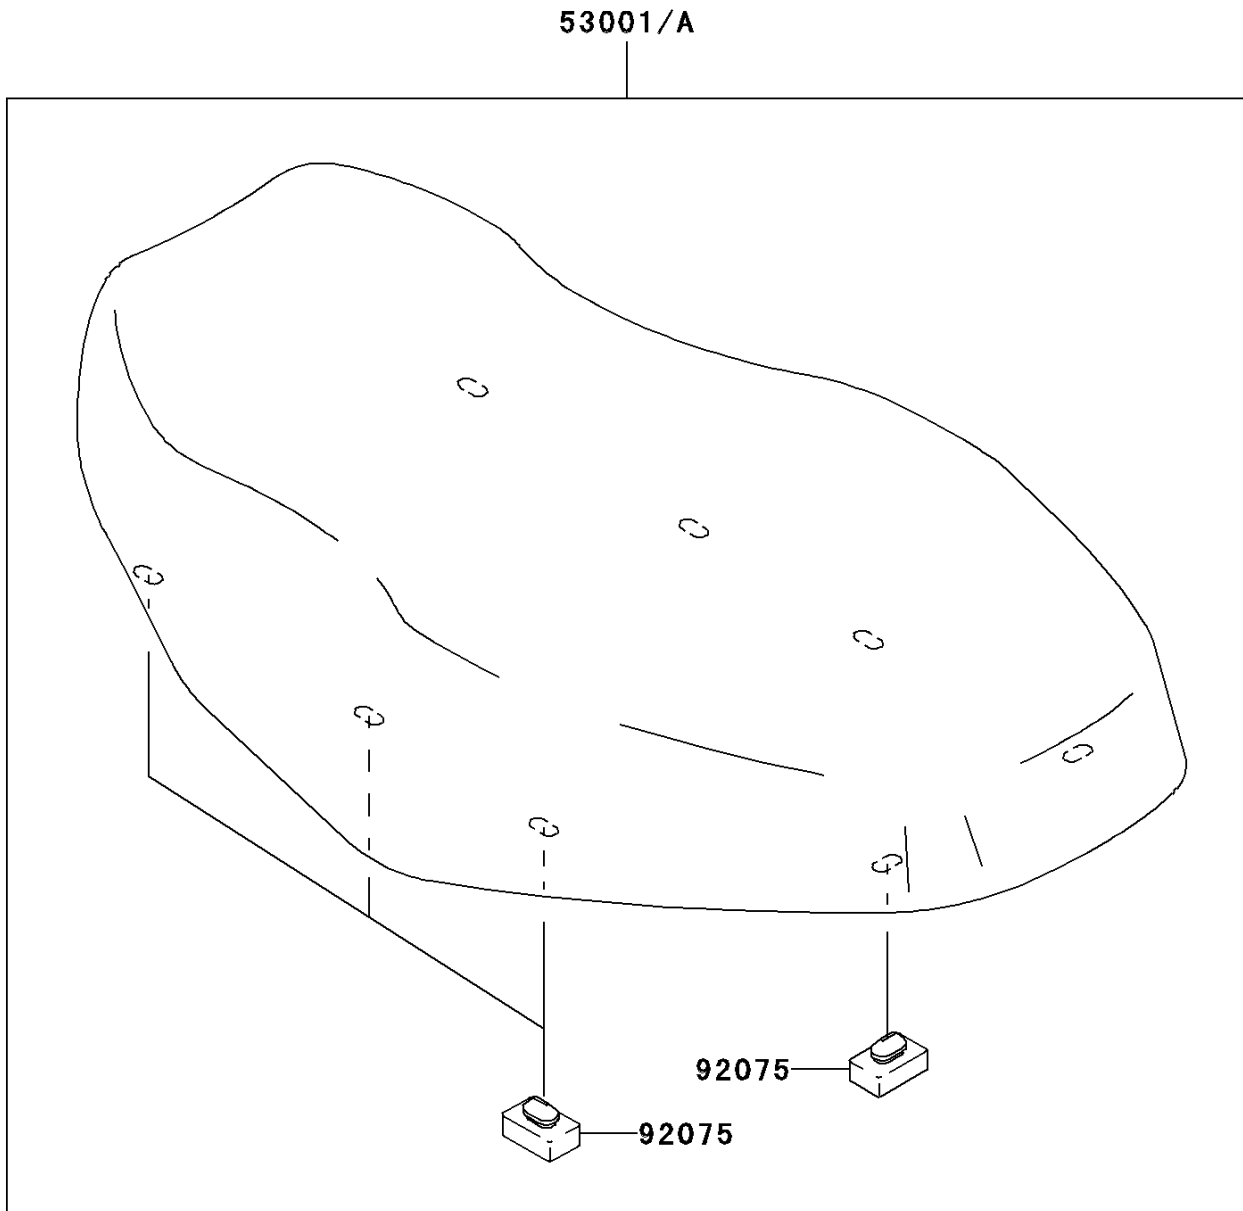

2005 Prairie 360 PARTS DIAGRAM

Seat

F2510

2005 Prairie 360 PARTS LIST

Seat

ITEM NAME	PART NUMBER	QUANTITY
SEAT-ASSY,BLACK (Ref # 53001)	53001-7503-MA	1
DAMPER (Ref # 92075)	92075-099	8