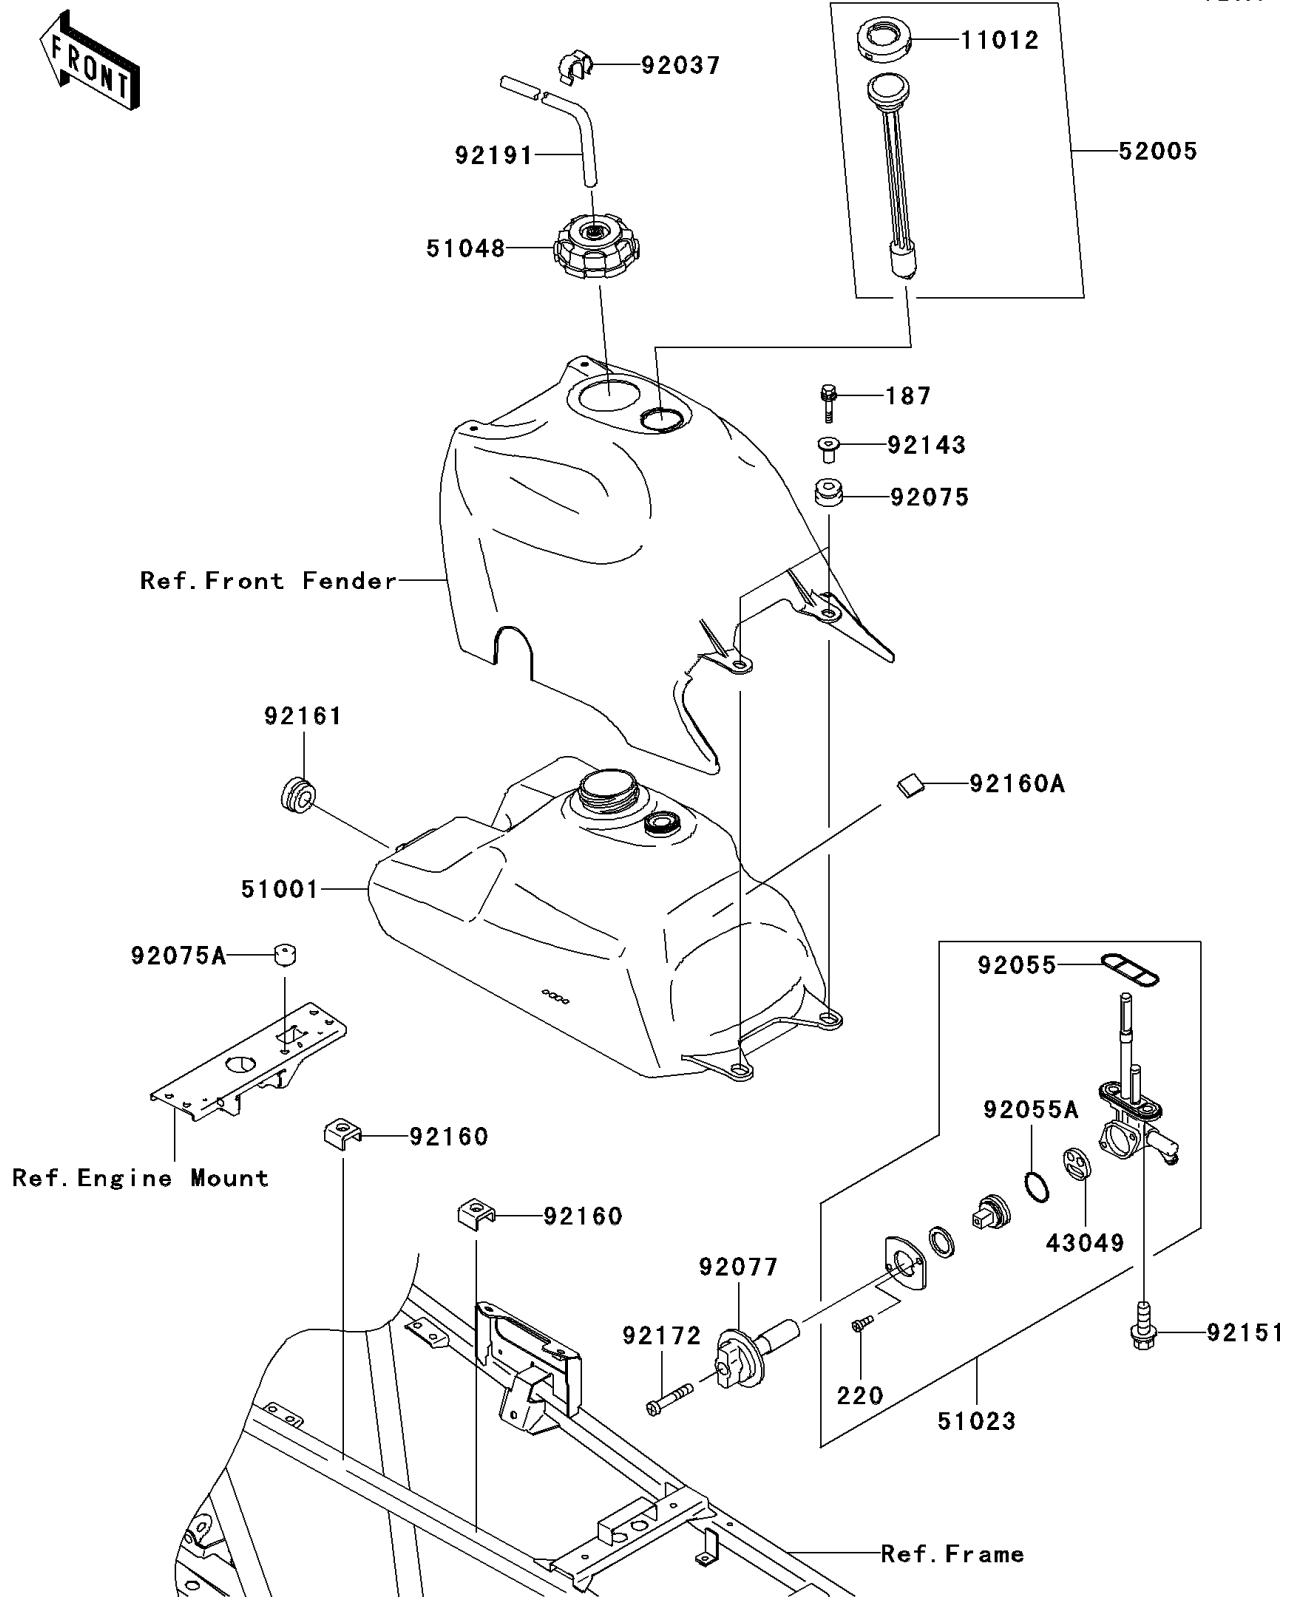

2005 Prairie 360 PARTS DIAGRAM

Fuel Tank

F2410

2005 Prairie 360 PARTS LIST

Fuel Tank

ITEM NAME	PART NUMBER	QUANTITY
BOLT-UPSET-WSP,6X35 (Ref # 187)	187G0635	2
SCREW-PAN-CROS,3X8 (Ref # 220)	220B0308	2
CAP,FUEL GAUGE (Ref # 11012)	11012-1627	1
PACKING,TAP VALVE (Ref # 43049)	43049-1091	1
TANK-COMP-FUEL (Ref # 51001)	51001-7502	1
TAP-ASSY,FUEL (Ref # 51023)	51023-1402	1
CAP-ASSY-TANK,FUEL (Ref # 51048)	51048-1133	1
GAUGE,FUEL (Ref # 52005)	52005-7501	1
CLAMP (Ref # 92037)	92037-1458	1
RING-O,FUEL TAP PACKING (Ref # 92055)	92055-1112	1
RING-O,TAP LEVER (Ref # 92055A)	92055-1419	1
DAMPER (Ref # 92075)	92075-1787	2
DAMPER (Ref # 92075A)	92075-1876	1
KNOB,FUEL TAP (Ref # 92077)	92077-1098	1
COLLAR,L=19.6 (Ref # 92143)	92143-1100	2
BOLT,6X14 (Ref # 92151)	92151-1198	2
DAMPER (Ref # 92160)	92160-1773	2
DAMPER,25X25 (Ref # 92160A)	92160-3864	1
DAMPER (Ref # 92161)	92161-7502	1
SCREW,4X25 (Ref # 92172)	92172-1073	1
TUBE,5X9.4X450 (Ref # 92191)	92191-1107	1