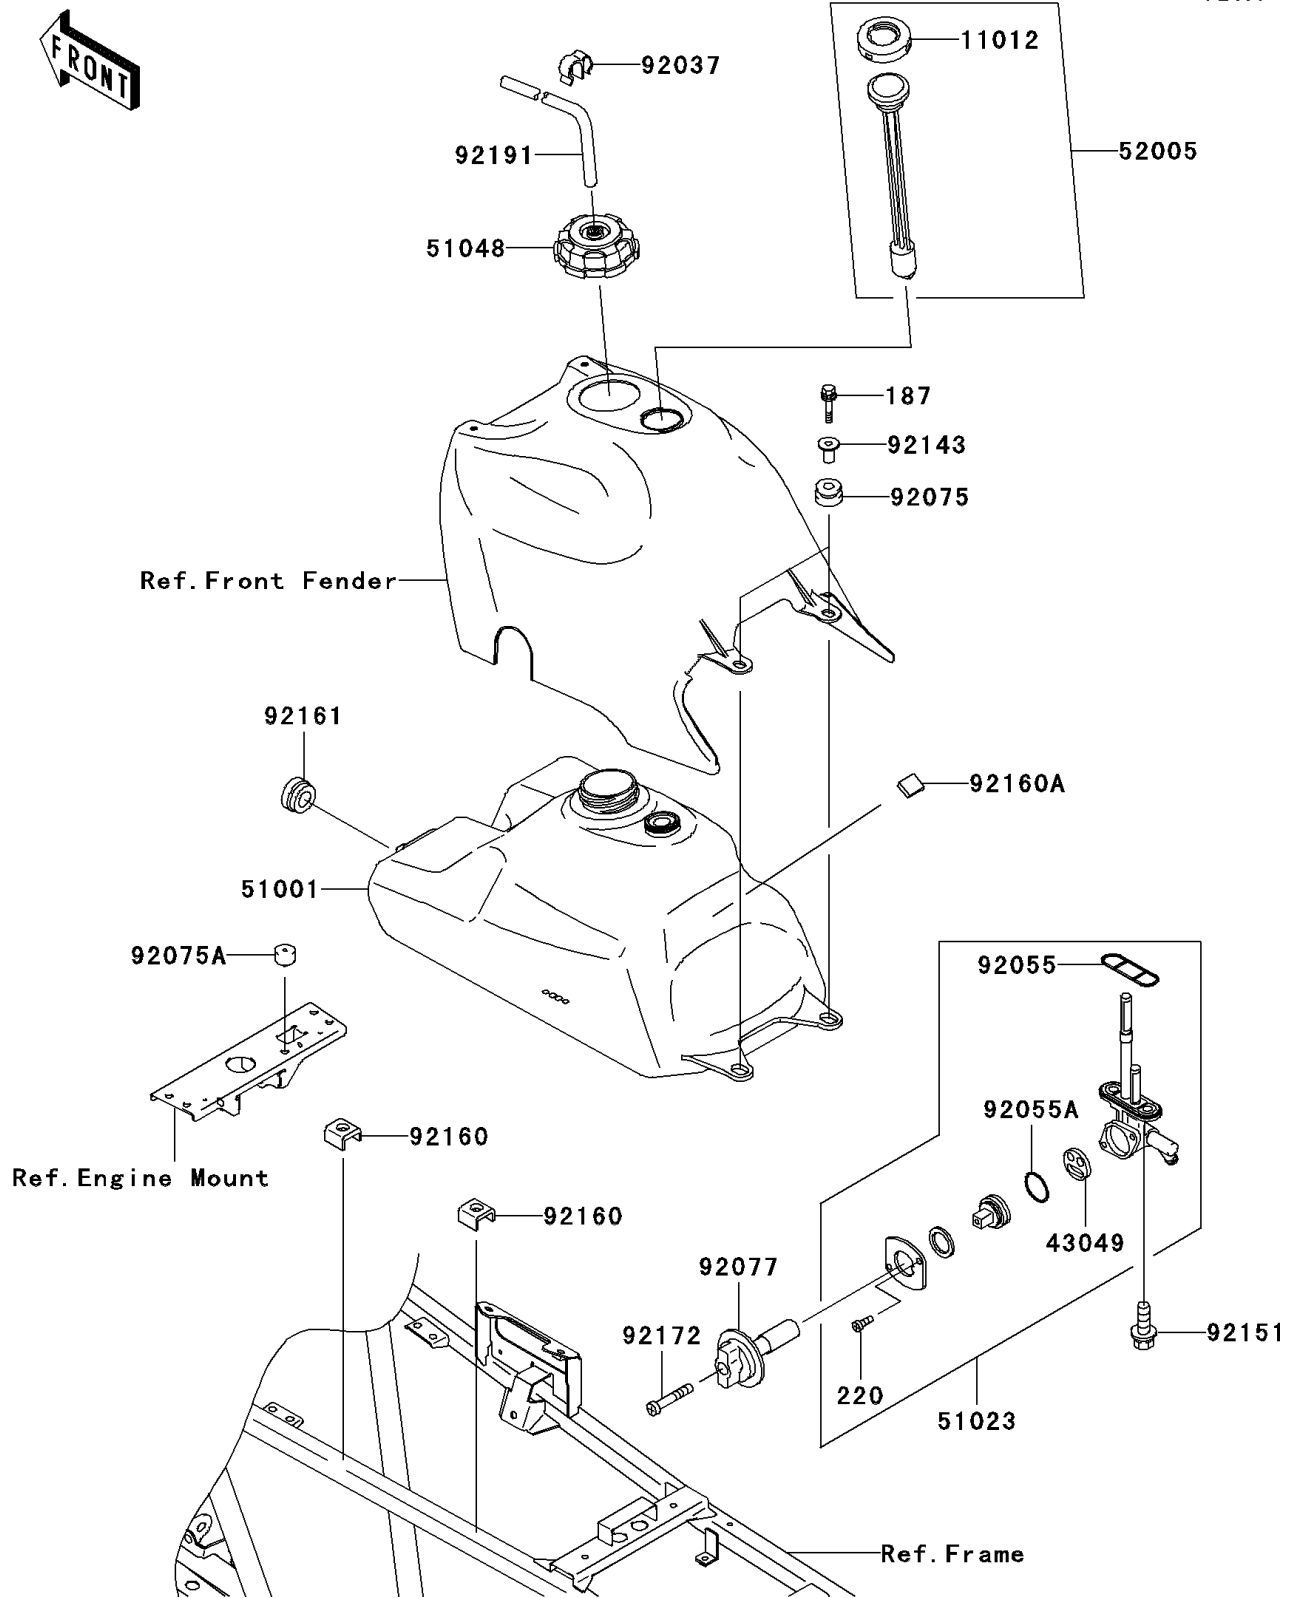

# 2003 Prairie 360 PARTS DIAGRAM

Fuel Tank

F2410

## 2003 Prairie 360 PARTS LIST

### Fuel Tank

ITEM NAME	PART NUMBER	QUANTITY
BOLT-UPSET-WSP,6X35 (Ref # 187)	187G0635	2
SCREW-PAN-CROS,3X8 (Ref # 220)	220B0308	2
CAP,FUEL GAUGE (Ref # 11012)	11012-1627	1
PACKING,TAP VALVE (Ref # 43049)	43049-1091	1
TANK-COMP-FUEL (Ref # 51001)	51001-7502	1
TAP-ASSY,FUEL (Ref # 51023)	51023-1402	1
CAP-ASSY-TANK,FUEL (Ref # 51048)	51048-1133	1
GAUGE,FUEL (Ref # 52005)	52005-7501	1
CLAMP (Ref # 92037)	92037-1458	1
RING-O,FUEL TAP PACKING (Ref # 92055)	92055-1112	1
RING-O,TAP LEVER (Ref # 92055A)	92055-1419	1
DAMPER (Ref # 92075)	92075-1787	2
DAMPER (Ref # 92075A)	92075-1876	1
KNOB,FUEL TAP (Ref # 92077)	92077-1098	1
COLLAR,L=19.6 (Ref # 92143)	92143-1100	2
BOLT,6X14 (Ref # 92151)	92151-1198	2
DAMPER (Ref # 92160)	92160-1773	2
DAMPER,25X25 (Ref # 92160A)	92160-3864	1
DAMPER (Ref # 92161)	92161-7502	1
SCREW,4X25 (Ref # 92172)	92172-1073	1
TUBE,5X9.4X450 (Ref # 92191)	92191-1107	1