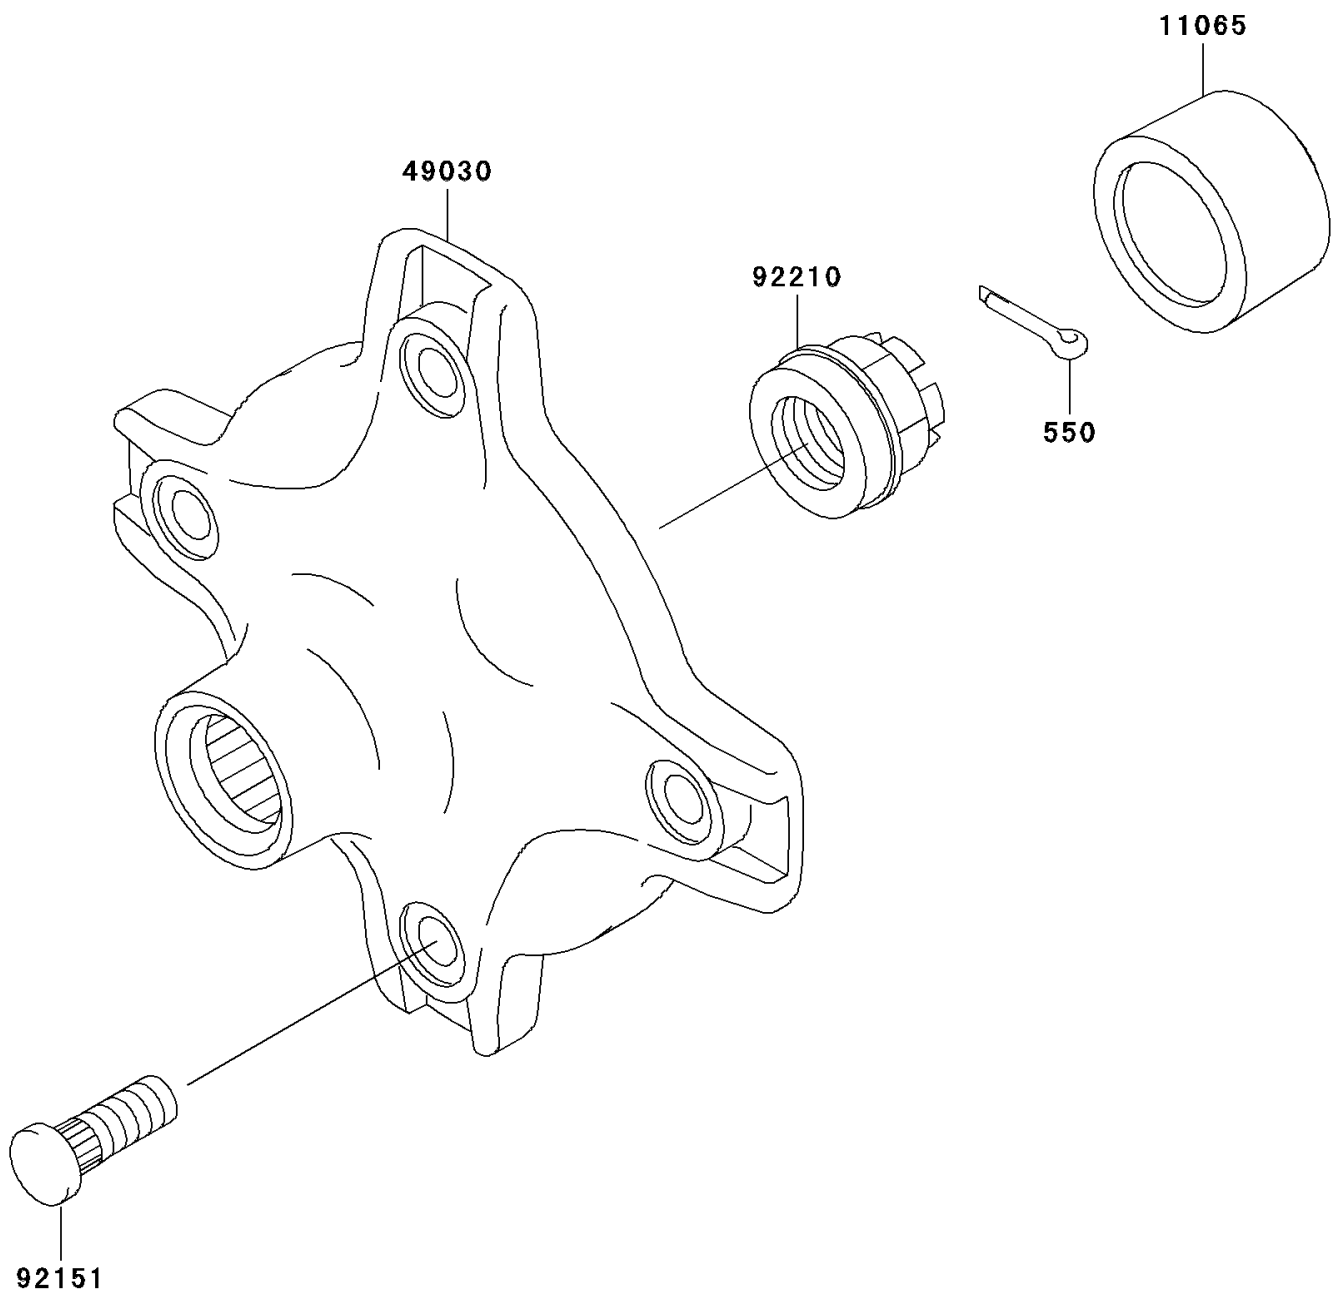

2004 Prairie 360

PARTS DIAGRAM

Rear Hub

F2240

2004 Prairie 360

PARTS LIST

Rear Hub

ITEM NAME	PART NUMBER	QUANTITY
PIN-COTTER,4.0X25 (Ref # 550)	550D4025	2
CAP,WHEEL (Ref # 11065)	11065-1153	2
HUB,RR (Ref # 49030)	49030-7507	2
BOLT,10X29.5 (Ref # 92151)	92151-1392	8
NUT,CASTLE,20MM (Ref # 92210)	92210-1381	2