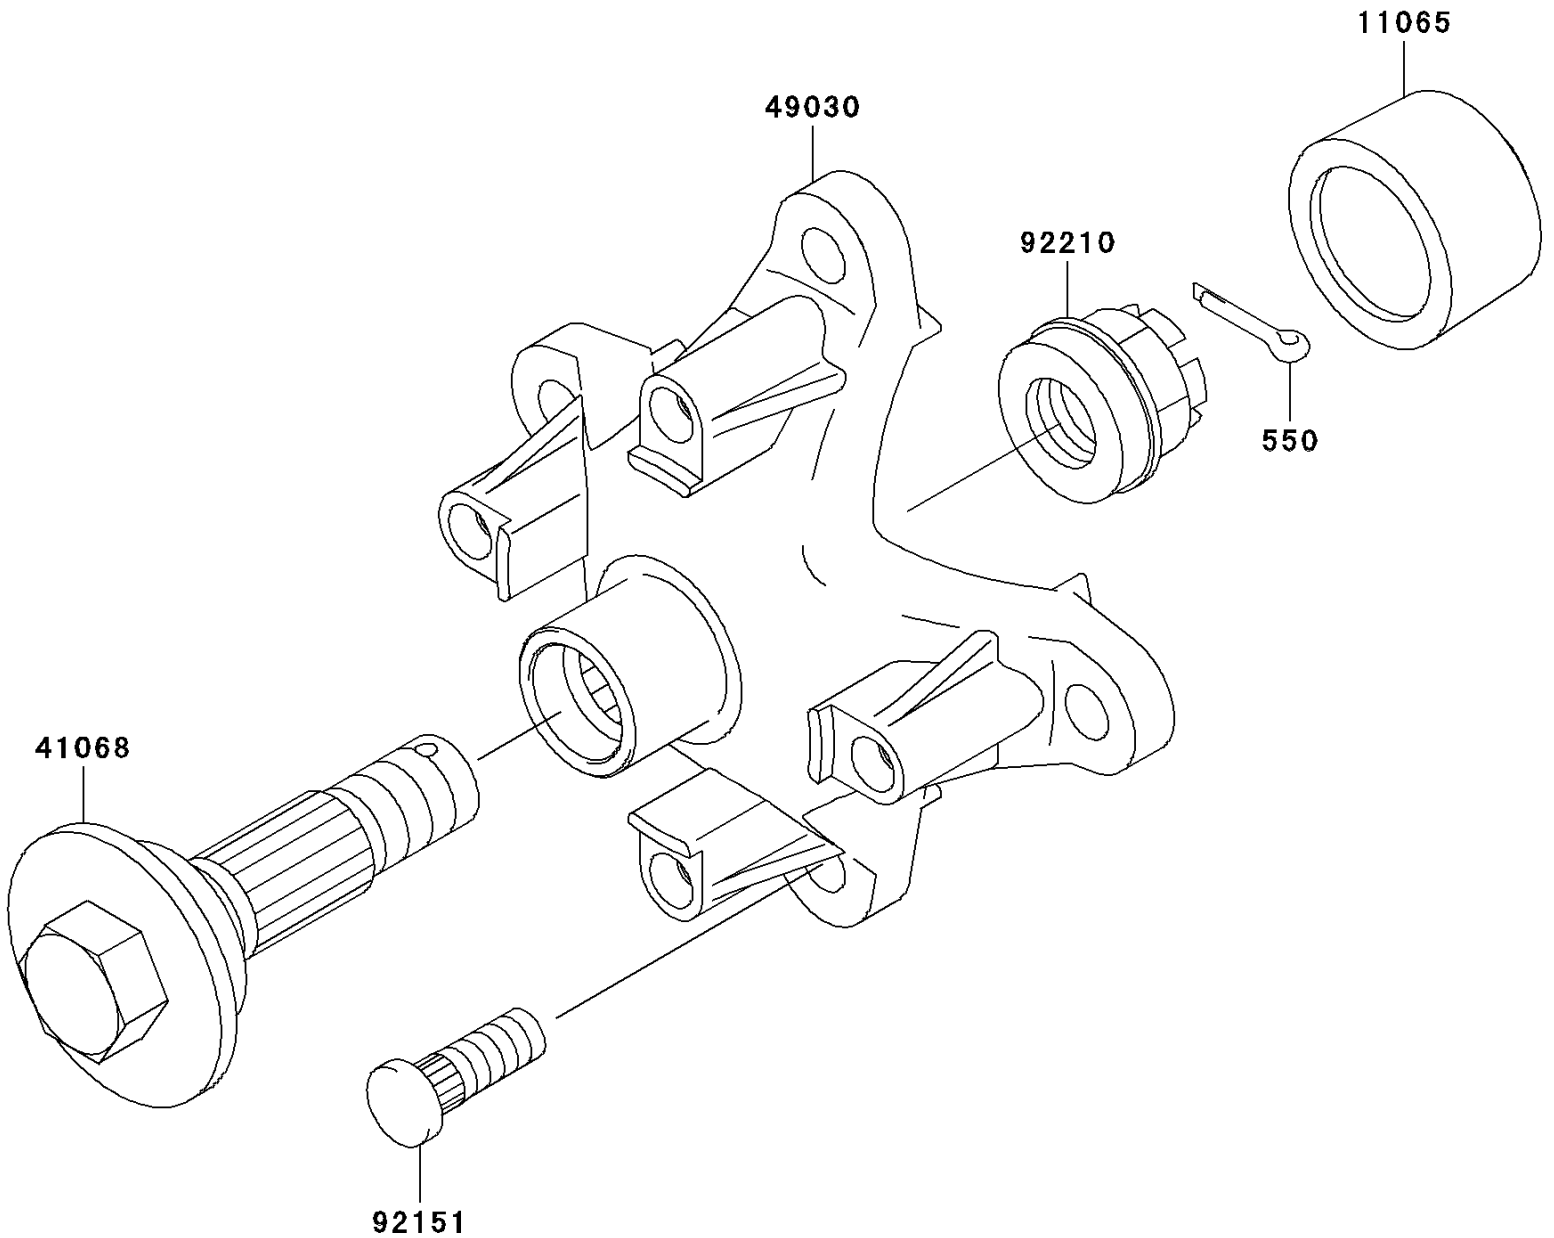

2005 Prairie 360 PARTS DIAGRAM

Front Hub

F2230

2005 Prairie 360 PARTS LIST

Front Hub

ITEM NAME	PART NUMBER	QUANTITY
PIN-COTTER,4.0X25 (Ref # 550)	550D4025	2
CAP,WHEEL (Ref # 11065)	11065-1153	2
AXLE,FR (Ref # 41068)	41068-7501	2
HUB,FR (Ref # 49030)	49030-1135	2
BOLT,10X29.5 (Ref # 92151)	92151-1392	8
NUT,CASTLE,18MM (Ref # 92210)	92210-1349	2