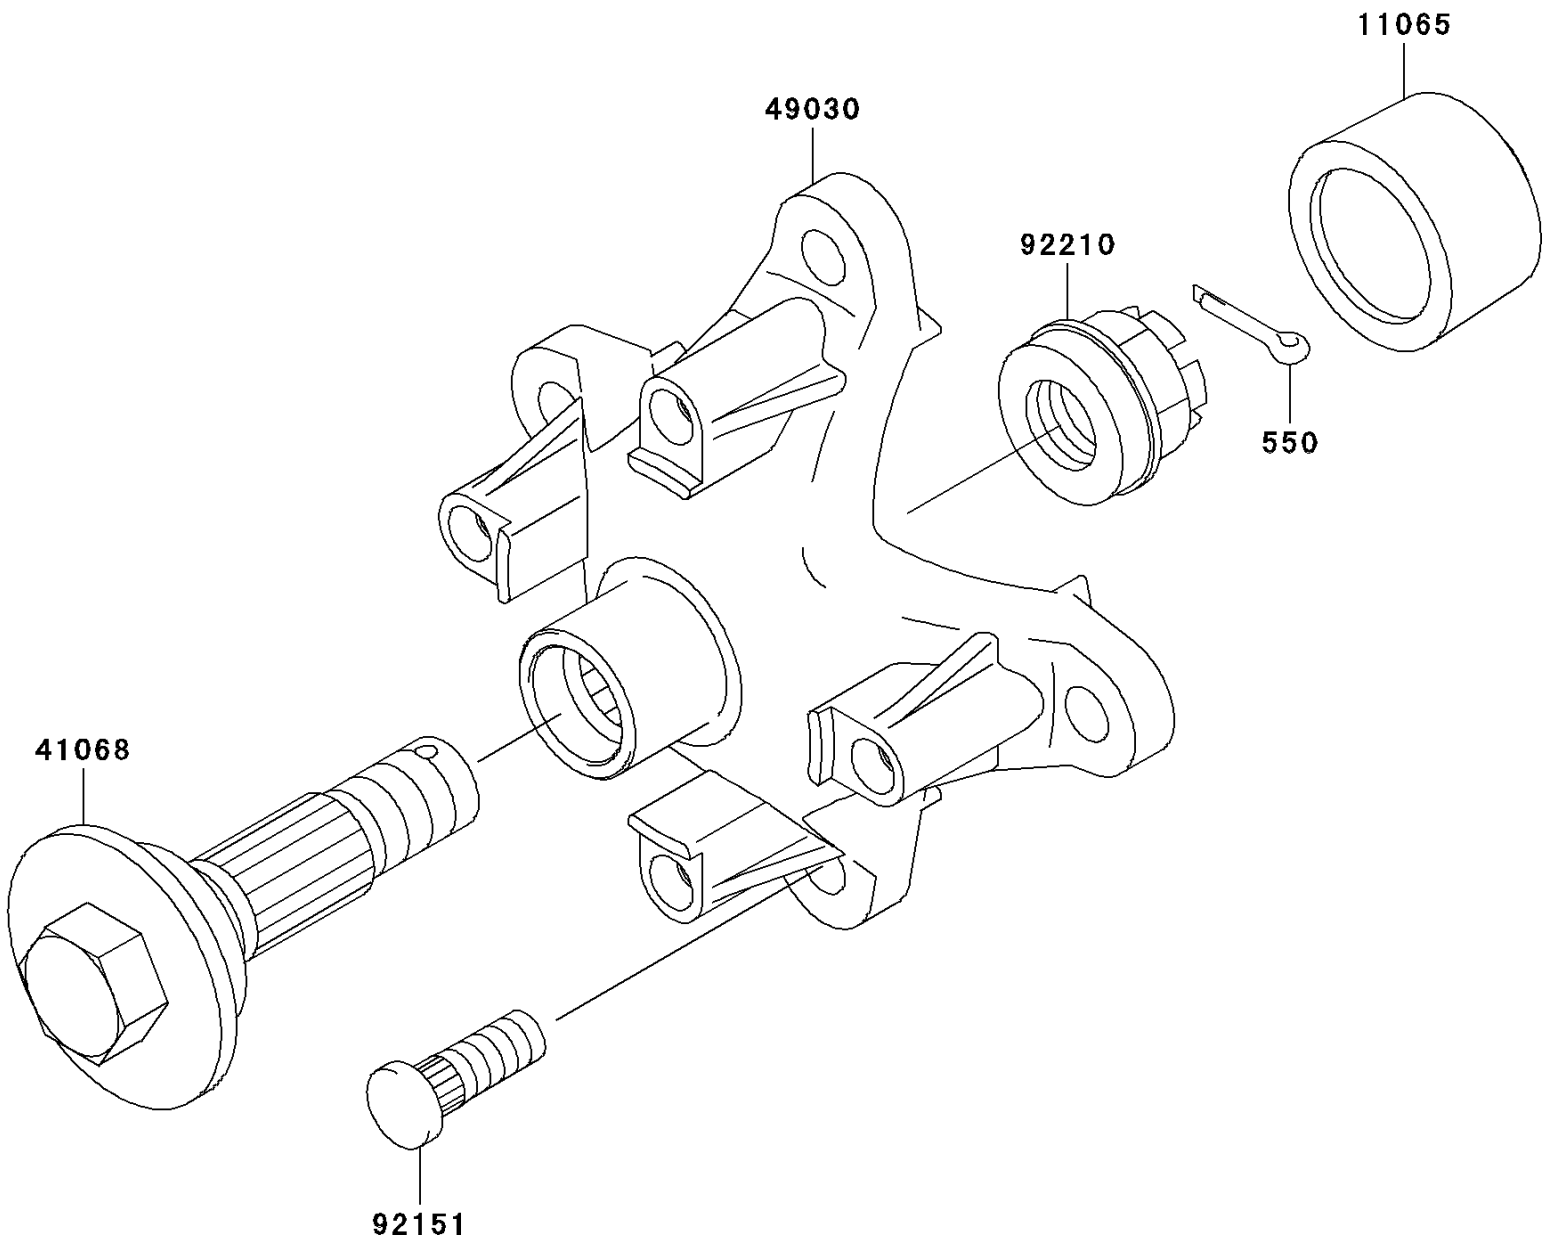

2004 Prairie 360

PARTS DIAGRAM

Front Hub

F2230

2004 Prairie 360

PARTS LIST

Front Hub

ITEM NAME	PART NUMBER	QUANTITY
PIN-COTTER,4.0X25 (Ref # 550)	550D4025	2
CAP,WHEEL (Ref # 11065)	11065-1153	2
AXLE,FR (Ref # 41068)	41068-7501	2
HUB,FR (Ref # 49030)	49030-1135	2
BOLT,10X29.5 (Ref # 92151)	92151-1392	8
NUT,CASTLE,18MM (Ref # 92210)	92210-1349	2