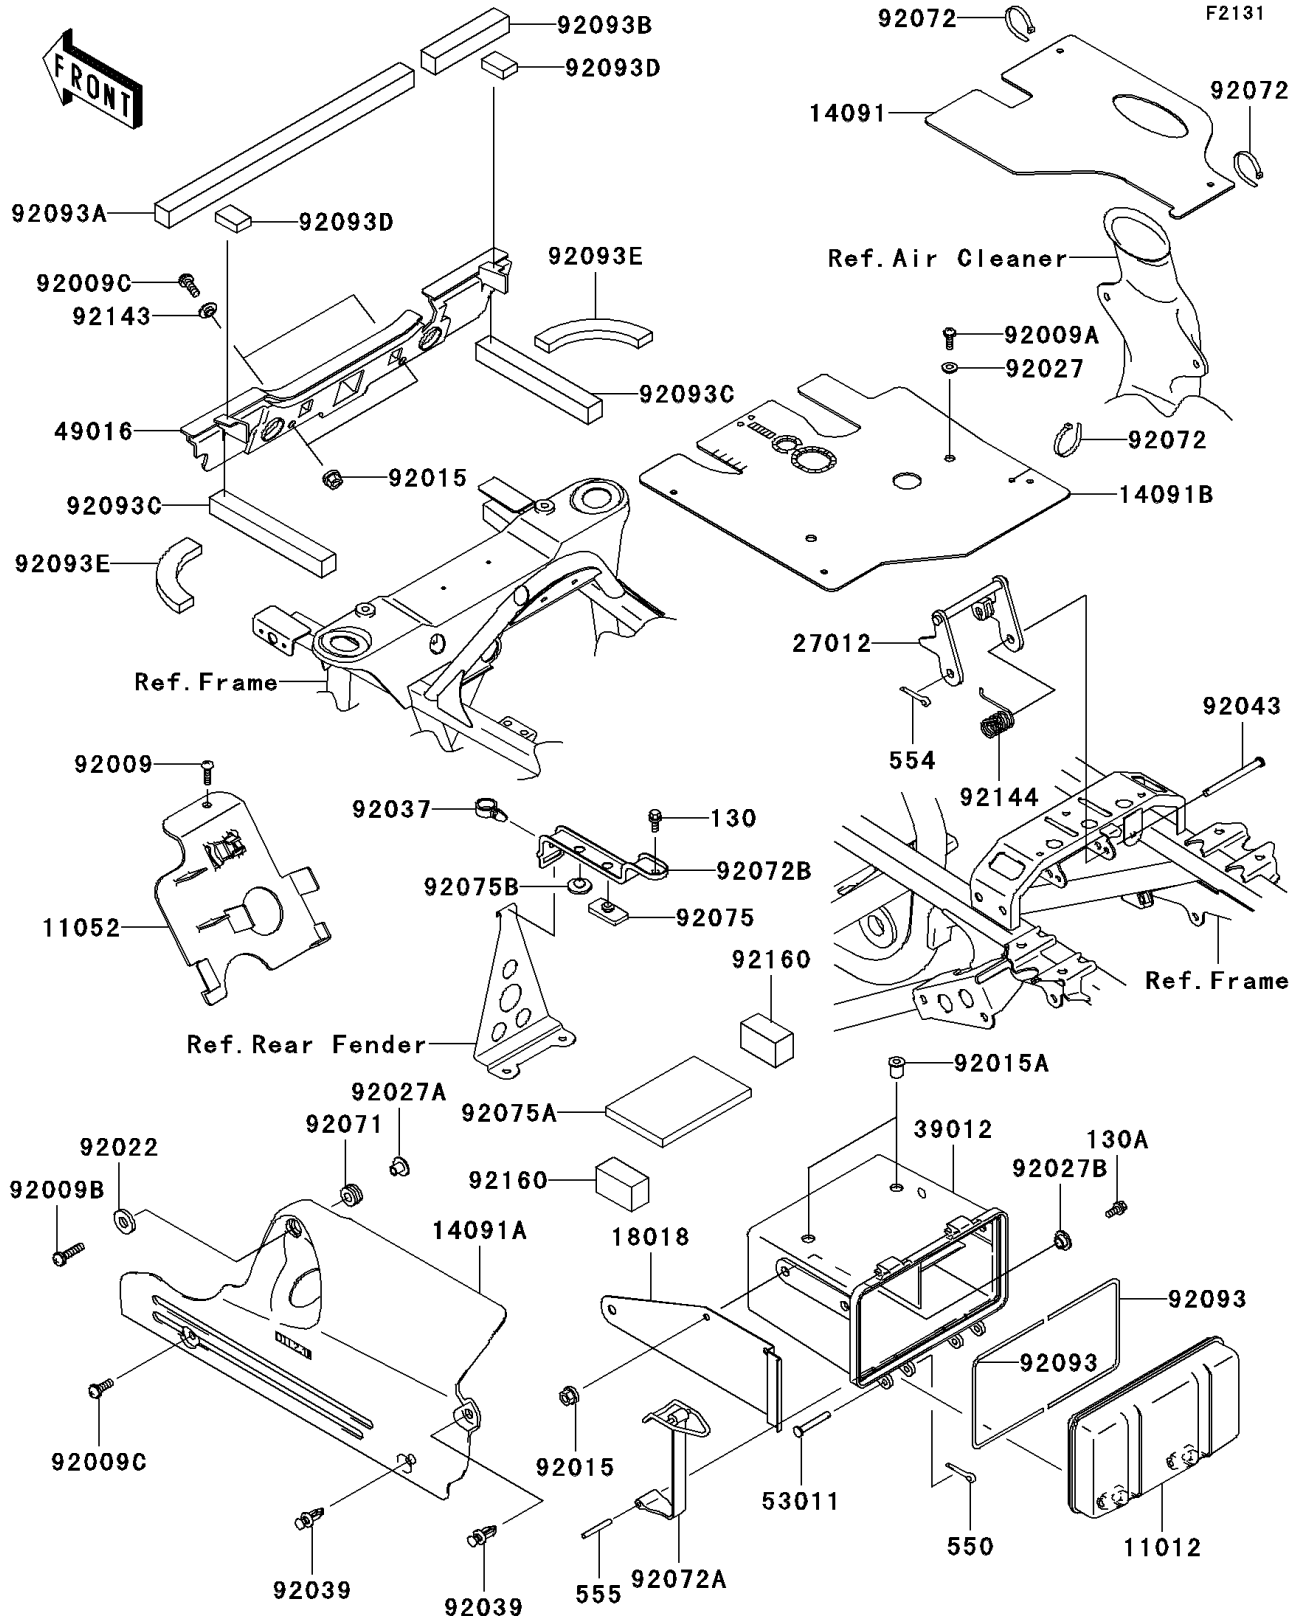

2005 Prairie 360 PARTS DIAGRAM

Frame Fittings

2005 Prairie 360 PARTS LIST

Frame Fittings

ITEM NAME	PART NUMBER	QUANTITY
BOLT-FLANGED,6X14 (Ref # 130)	130J0614	1
CAP,STORAGE CASE (Ref # 11012)	11012-1951	1
BRACKET,ELECTRIC BASE (Ref # 11052)	11052-7529	1
COVER,CARBURETOR (Ref # 14091)	14091-7516	1
COVER,ENGINE,F.BLACK (Ref # 14091A)	14091-7524-6Z	1
COVER,CYLINDER HEAD BRACKET (Ref # 14091B)	14091-7526	1
PLATE-HEAT GUARD (Ref # 18018)	18018-7501	1
HOOK,SEAT (Ref # 27012)	27012-1381	1
CASE-STORAGE (Ref # 39012)	39012-7501	1
COVER-SEAL (Ref # 49016)	49016-1221	1
PIN,6X39 (Ref # 53011)	53011-006	2
SCREW,TAPPING,6X16 (Ref # 92009)	92009-1166	1
SCREW,TAPPING,5X10 (Ref # 92009A)	92009-1332	2
SCREW,6X25 (Ref # 92009B)	92009-1465	1
SCREW,6X16 (Ref # 92009C)	92009-1621	3
NUT,FLANGED,6MM,BLACK (Ref # 92015)	92015-1233	6
NUT (Ref # 92015A)	92015-1700	2
WASHER,7X18X1.2 (Ref # 92022)	92022-1545	1
COLLAR,L=4.6 (Ref # 92027)	92027-1168	2
COLLAR,FLANGED,L=12.1,BLACK (Ref # 92027A)	92027-1651	1
COLLAR,L=5.6 (Ref # 92027B)	92027-1933	4
CLAMP,HOSE (Ref # 92037)	92037-1827	1
RIVET (Ref # 92039)	92039-1229	2
PIN,6X77 (Ref # 92043)	92043-1367	1
GROMMET (Ref # 92071)	92071-3716	1
BAND,L=188 (Ref # 92072)	92072-1239	6
BAND,STORAGE CASE (Ref # 92072A)	92072-1337	2
BAND,BATTERY (Ref # 92072B)	92072-7501	1
DAMPER (Ref # 92075)	92075-1054	1

2005 Prairie 360 PARTS LIST

Frame Fittings

ITEM NAME	PART NUMBER	QUANTITY
DAMPER,BATTERY (Ref # 92075A)	92075-1997	1
DAMPER,RUBBER (Ref # 92075B)	92075-261	1
SEAL (Ref # 92093)	92093-1457	2
SEAL (Ref # 92093A)	92093-1577	1
SEAL (Ref # 92093B)	92093-1578	1
SEAL (Ref # 92093C)	92093-1580	2
SEAL (Ref # 92093D)	92093-1581	2
SEAL (Ref # 92093E)	92093-1582	2
COLLAR (Ref # 92143)	92143-1087	2
SPRING,SEAT HOOK (Ref # 92144)	92144-1174	1
DAMPER (Ref # 92160)	92160-1744	2
BOLT-FLANGED,6X16 (Ref # 130A)	130J0616	4
PIN-COTTER,2.0X12 (Ref # 550)	550D2012	2
PIN-SNAP (Ref # 554)	554A0600	1
PIN-SPRING (Ref # 555)	555A0436	2