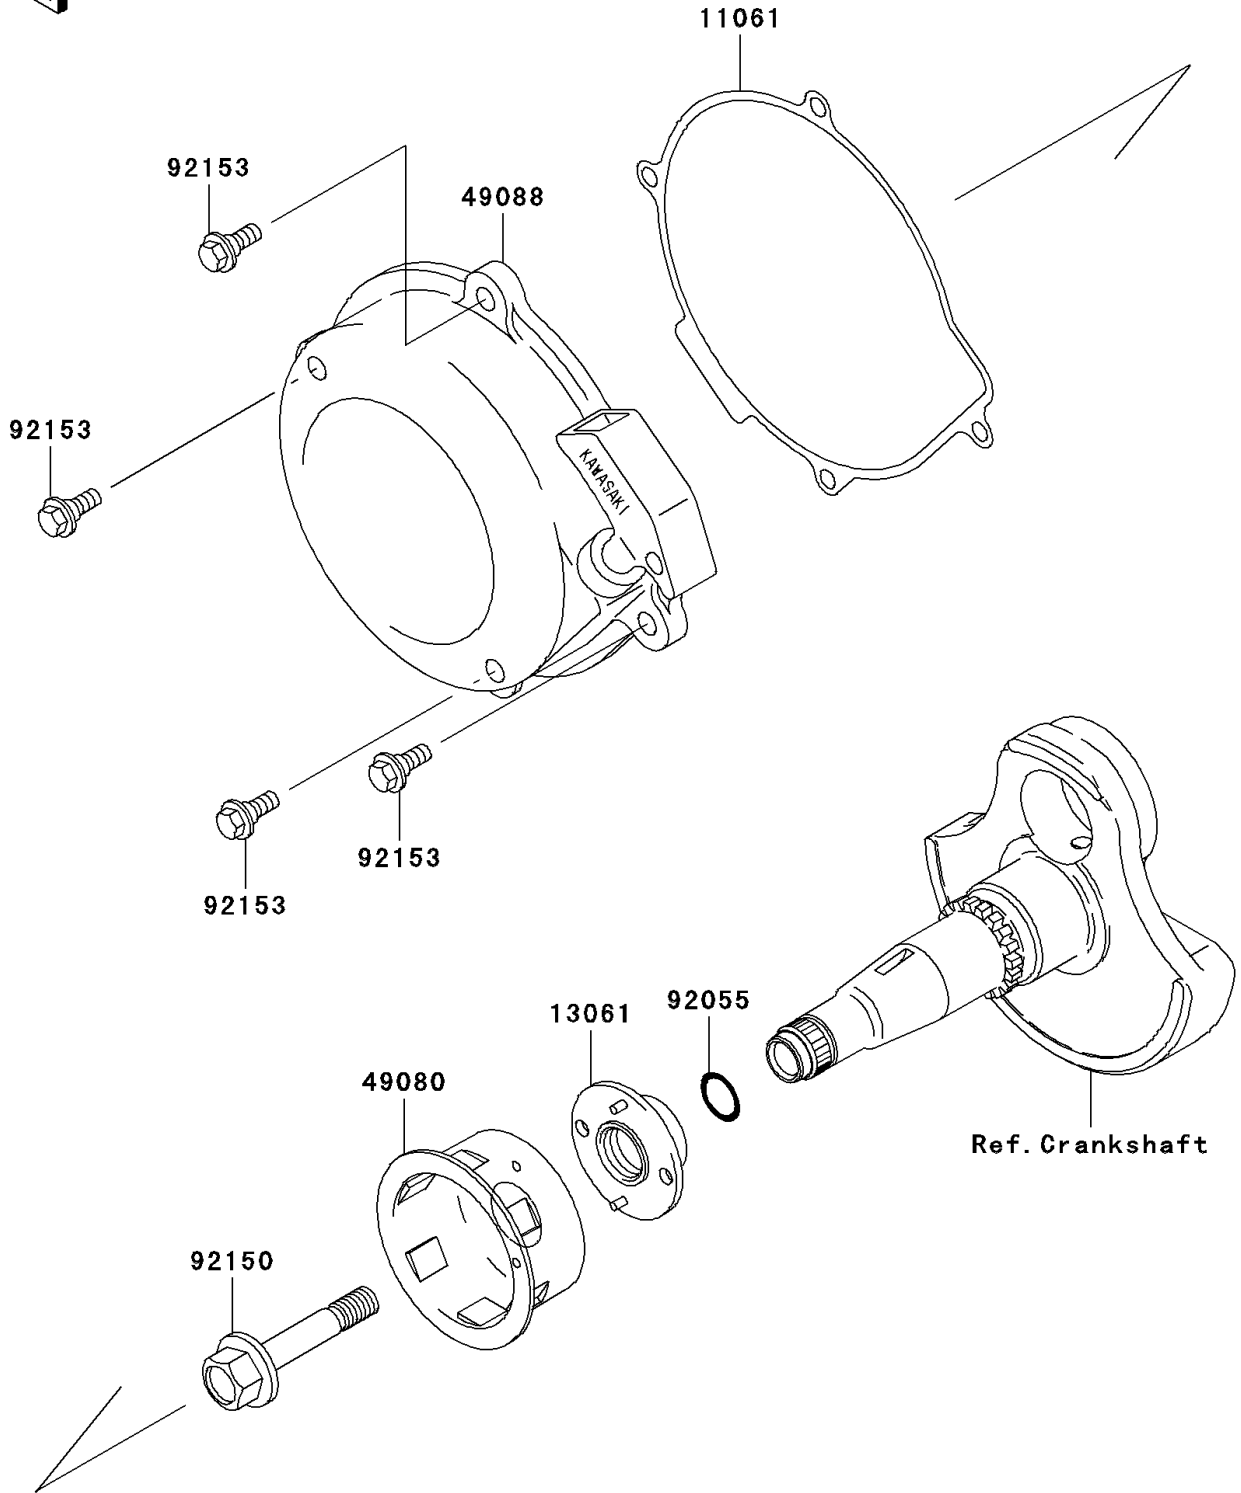

2005 Prairie 360 PARTS DIAGRAM

Recoil Starter

E3040

2005 Prairie 360 PARTS LIST

Recoil Starter

ITEM NAME	PART NUMBER	QUANTITY
GASKET,RECOIL STARTER (Ref # 11061)	11061-1153	1
BOSS,STARTING PULLEY (Ref # 13061)	13061-1867	1
PULLEY-STARTING (Ref # 49080)	49080-1060	1
STARTER-RECOIL (Ref # 49088)	49088-1058	1
RING-O,16.8X2.4 (Ref # 92055)	92055-1258	1
BOLT,12X65 (Ref # 92150)	92150-1987	1
BOLT,FLANGED,6X16 (Ref # 92153)	92153-7007	4