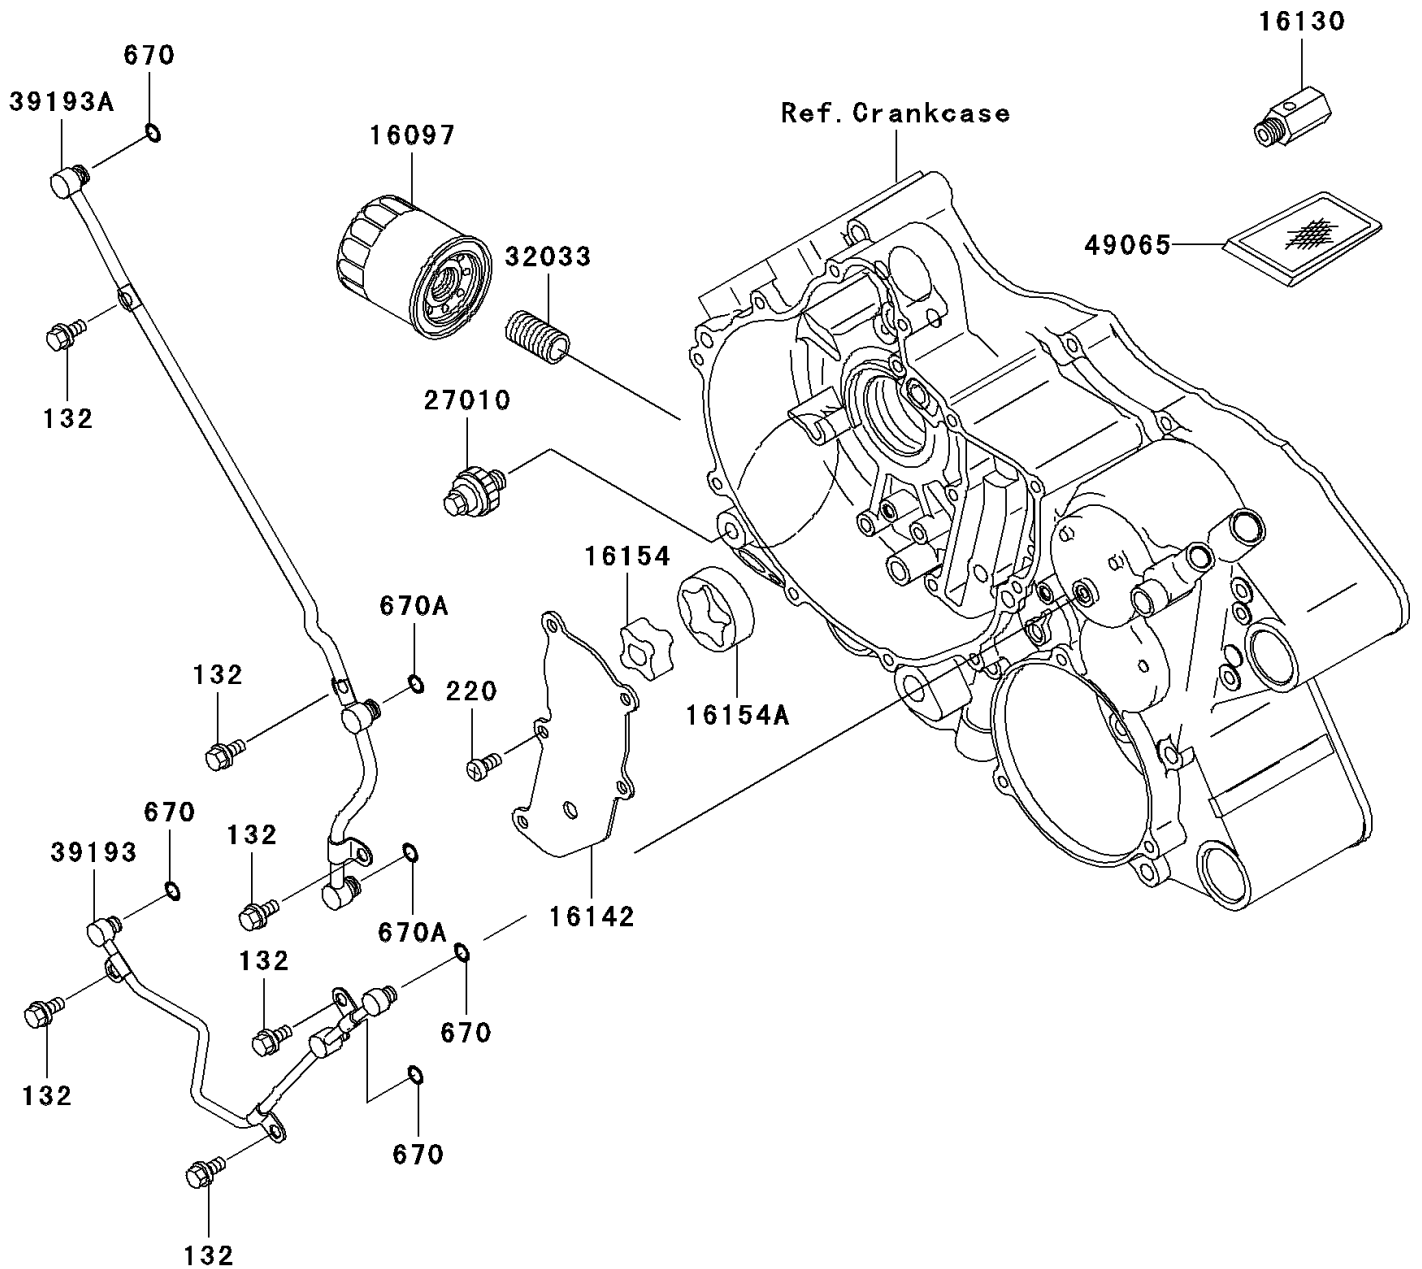

2005 Prairie 360 PARTS DIAGRAM

Oil Pump/Oil Filter

E1710

2005 Prairie 360 PARTS LIST

Oil Pump/Oil Filter

ITEM NAME	PART NUMBER	QUANTITY
BOLT-FLANGED-SMALL (Ref # 132)	132Y0612	6
SCREW-PAN-CROS,6X12 (Ref # 220)	220B0612	5
O RING (Ref # 670)	670D1505	4
O RING,7MM (Ref # 670A)	670D1507	2
FILTER-ASSY-OIL (Ref # 16097)	16097-1072	1
VALVE-ASSY-RELIEF (Ref # 16130)	16130-1058	1
COVER-PUMP,OIL (Ref # 16142)	16142-1170	1
ROTOR-PUMP,INNER (Ref # 16154)	16154-1128	1
ROTOR-PUMP,OUTER (Ref # 16154A)	16154-1129	1
SWITCH,OIL PRESSURE (Ref # 27010)	27010-1313	1
PIPE,OIL FILTER (Ref # 32033)	32033-1535	1
PIPE-OIL,CRANKCASE (Ref # 39193)	39193-1060	1
PIPE-OIL,CRANKSHAFT (Ref # 39193A)	39193-1068	1
FILTER-OIL (Ref # 49065)	49065-1086	1