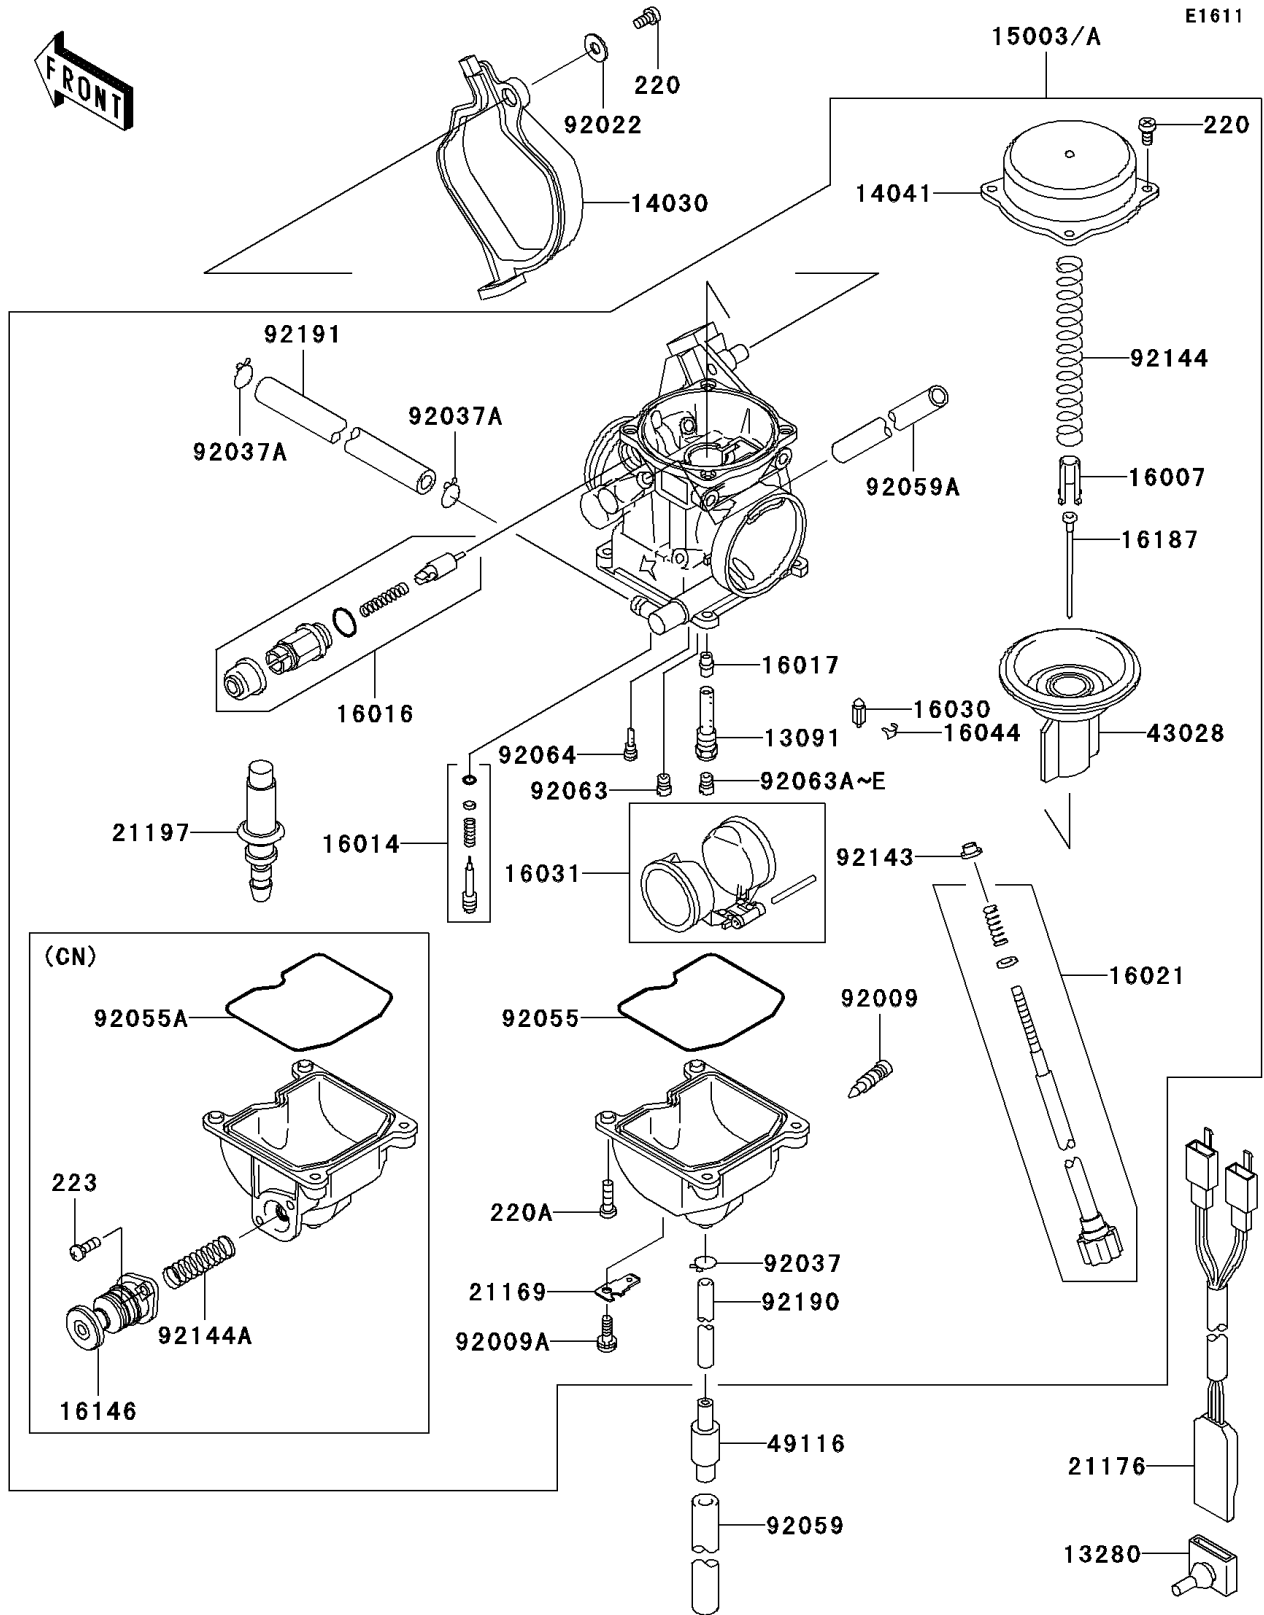

2005 Prairie 360 PARTS DIAGRAM

Carburetor

2005 Prairie 360 PARTS LIST

Carburetor

ITEM NAME	PART NUMBER	QUANTITY
HOLDER,NEEDLE JET (Ref # 13091)	13091-1914	1
HOLDER,CARBURETOR (Ref # 13280)	13280-1253	1
COVER-CARBURETOR (Ref # 14030)	14030-1054	1
COVER-COMP,MIXING,INSIDE (Ref # 14041)	14041-1061	1
SEAT-SPRING,VALVE (Ref # 16007)	16007-1134	1
SCREW-PILOT AIR (Ref # 16014)	16014-1081	1
PLUNGER,STARTER (Ref # 16016)	16016-1101	1
JET-NEEDLE,#6 (Ref # 16017)	16017-1254	1
SCREW-THROTTLE STOP (Ref # 16021)	16021-1242	1
VALVE-FLOAT (Ref # 16030)	16030-1007	1
FLOAT (Ref # 16031)	16031-1077	1
CLAMP,FLOAT VALVE (Ref # 16044)	16044-007	1
NEEDLE-JET,N2LQ (Ref # 16187)	16187-1236	1
TERMINAL (Ref # 21169)	21169-1072	1
SENSOR,CARBURETOR (Ref # 21176)	21176-1111	1
HEATER (Ref # 21197)	21197-1006	1
DIAPHRAGM,VALVE (Ref # 43028)	43028-1081	1
VALVE-ASSY (Ref # 49116)	49116-1126	1
SCREW,DRAIN,6X0.75 (Ref # 92009)	92009-1551	1
SCREW (Ref # 92009A)	92009-1713	1
WASHER,5.2X13X1 (Ref # 92022)	92022-1380	1
CLAMP,TUBE (Ref # 92037)	92037-1201	1
CLAMP,TUBE (Ref # 92037A)	92037-1531	2
TUBE,7X10X100 (Ref # 92059)	92059-1736	1
TUBE,6.5X9.5X320 (Ref # 92059A)	92059-1861	1
JET-MAIN,#90 (Ref # 92063)	92063-1003	1
JET-MAIN,#152 (Ref # 92063B)	92063-1331	1
SCREW-PAN-CROS,4X8 (Ref # 220)	220B0408	5
SCREW-PAN-CROS,4X14 (Ref # 220A)	220D0414	4