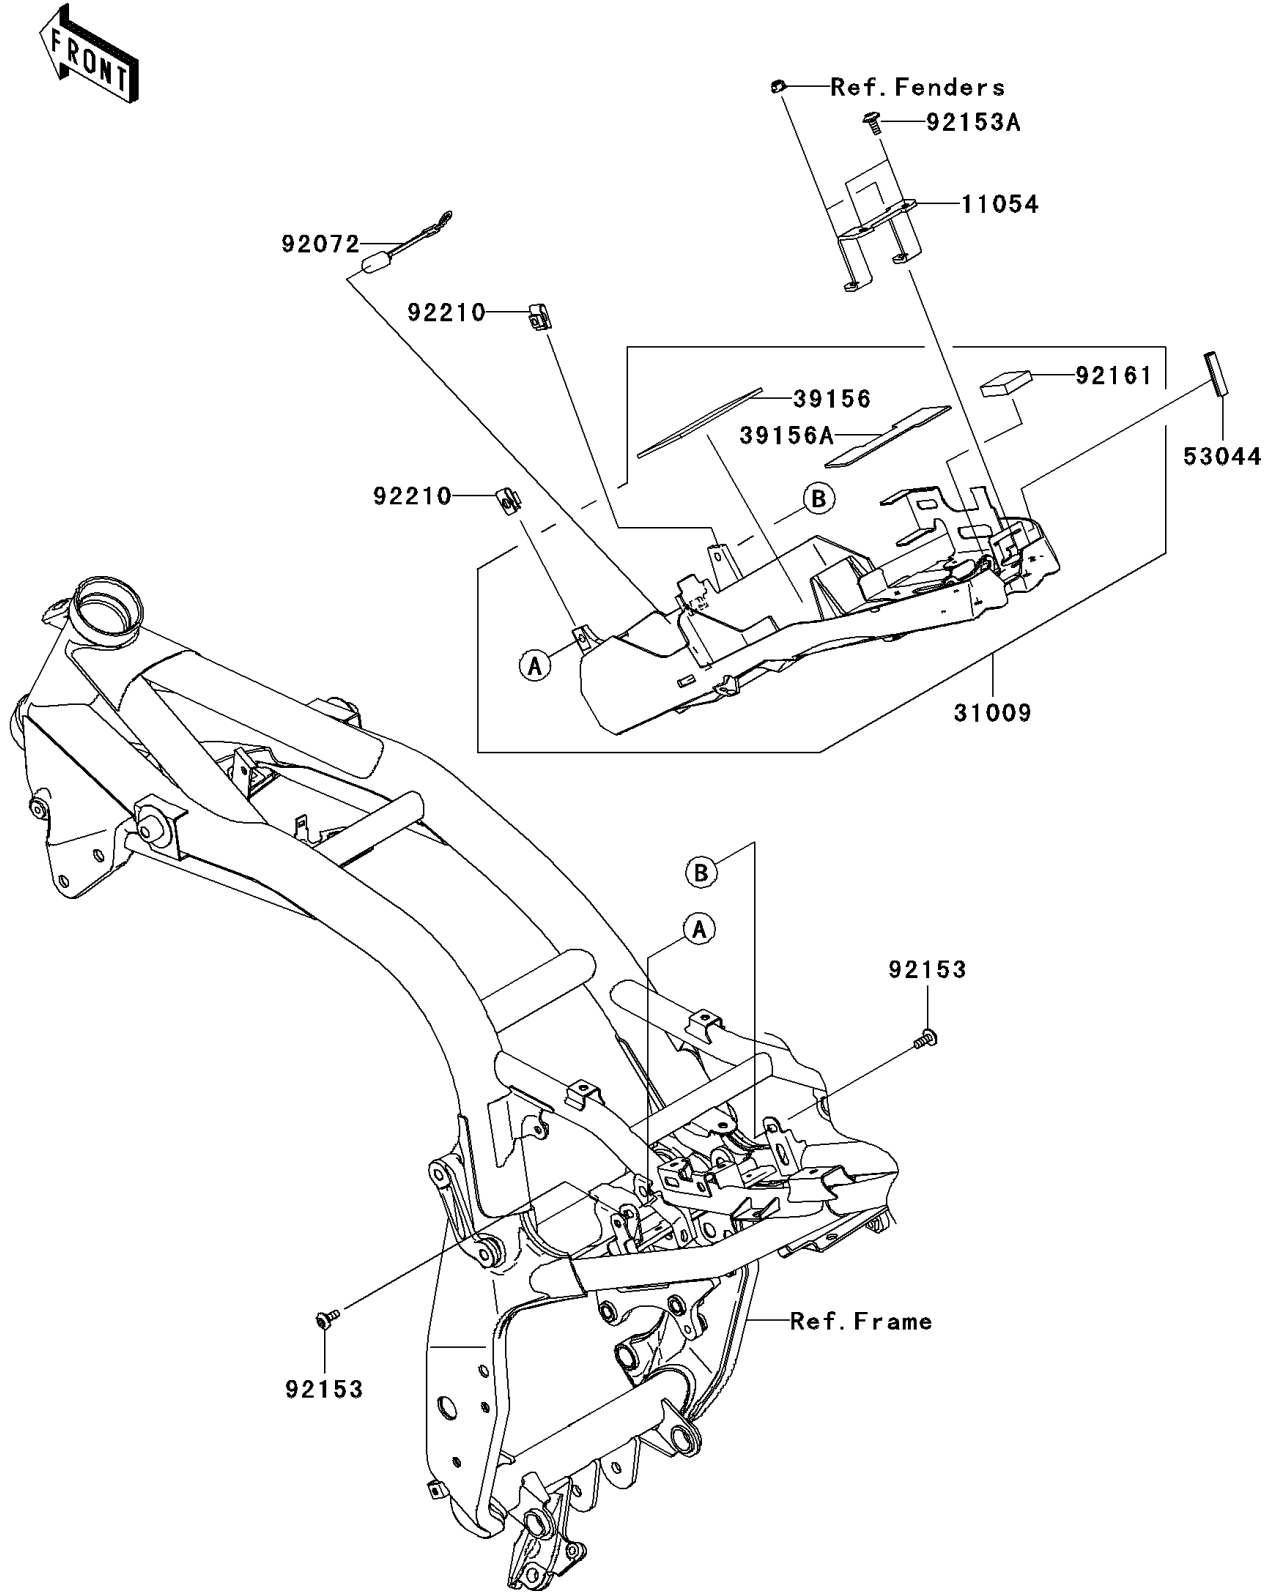

2008 Z1000 PARTS DIAGRAM

Battery Case

F2132

2008 Z1000 PARTS LIST

Battery Case

ITEM NAME	PART NUMBER	QUANTITY
BRACKET,BATTERY CASE,RR (Ref # 11054)	11054-0751	1
CASE-COMP-BATTERY (Ref # 31009)	31009-0004	1
PAD (Ref # 39156)	39156-0288	1
PAD (Ref # 39156A)	39156-0317	1
TRIM,L=40 (Ref # 53044)	53044-0012	1
BAND,U LOCK (Ref # 92072)	92072-0090	1
BOLT,SOCKET,6X16 (Ref # 92153)	92153-1526	2
BOLT,SOCKET,6X14 (Ref # 92153A)	92153-1612	2
DAMPER (Ref # 92161)	92161-0281	1
NUT (Ref # 92210)	92210-0318	2