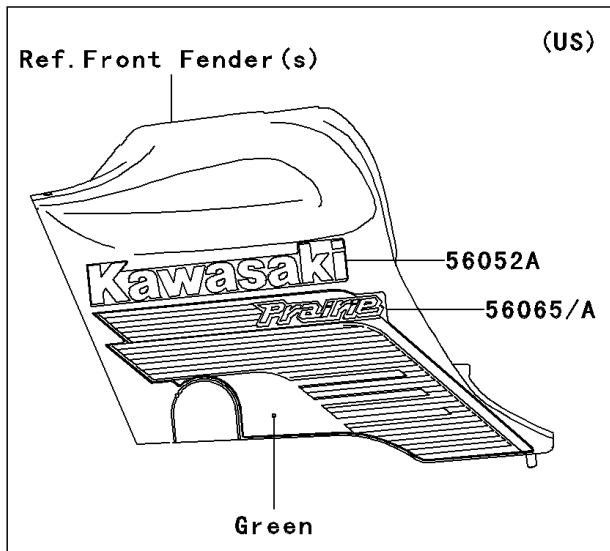

# 2003 Prairie 360 4X4 PARTS DIAGRAM

Decals(Green)(A1)

F2861A

## 2003 Prairie 360 4X4 PARTS LIST

Decals(Green)(A1)

ITEM NAME	PART NUMBER	QUANTITY
MARK,FR FENDER,KAWASAKI (Ref # 56052)	56052-1504	1
MARK,KAWASAKI (Ref # 56052A)	56052-1505	2
MARK,RR FENDER,360 K-EBC (Ref # 56052B)	56052-1728	2
PATTERN,FUEL TANK COVER,LH (Ref # 56065)	56065-1965	1
PATTERN,FUEL TANK COVER,RH (Ref # 56065A)	56065-1966	1
PATTERN,FUEL TANK COVER,LH (Ref # 56065B)	56065-1969	1
PATTERN,FUEL TANK COVER,RH (Ref # 56065C)	56065-1970	1