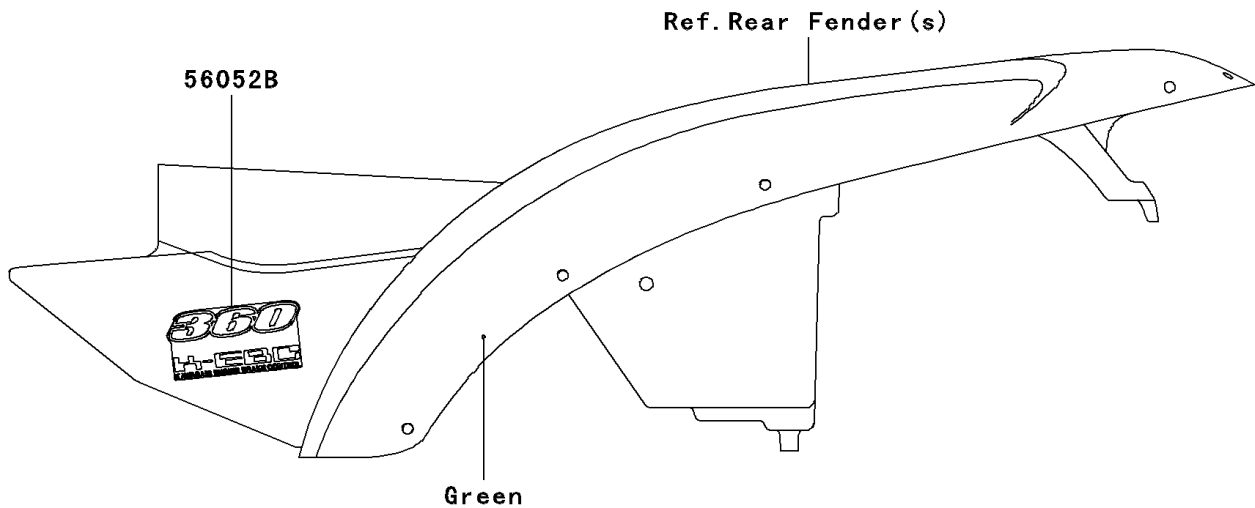

# 2003 Prairie 360 4X4 PARTS DIAGRAM

Decals(Green)(A1)

F2861A

## 2003 Prairie 360 4X4 PARTS LIST

Decals(Green)(A1)

ITEM NAME	PART NUMBER	QUANTITY
MARK,FR FENDER,KAWASAKI (Ref # 56052)	56052-1504	1
MARK,KAWASAKI (Ref # 56052A)	56052-1505	2
MARK,RR FENDER,360 K-EBC (Ref # 56052B)	56052-1728	2
PATTERN,FUEL TANK COVER,LH (Ref # 56065)	56065-1965	1
PATTERN,FUEL TANK COVER,RH (Ref # 56065A)	56065-1966	1
PATTERN,FUEL TANK COVER,LH (Ref # 56065B)	56065-1969	1
PATTERN,FUEL TANK COVER,RH (Ref # 56065C)	56065-1970	1