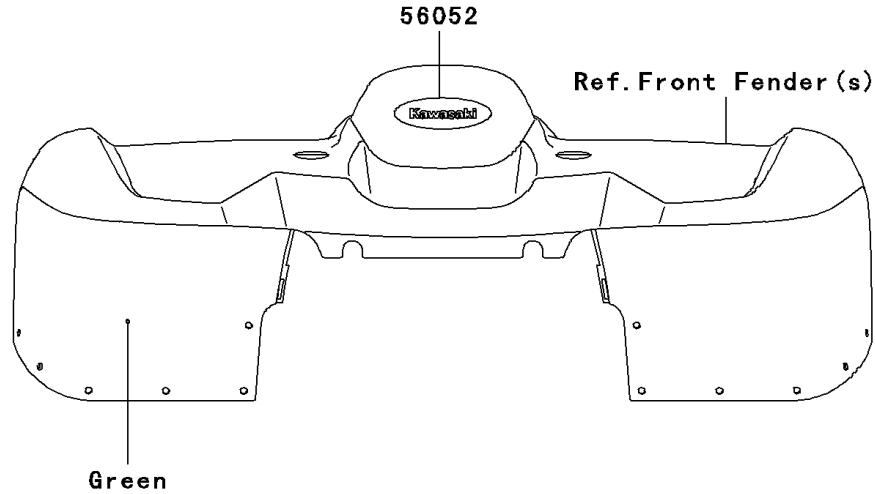

# 2003 Prairie 360 4X4 PARTS DIAGRAM

Decals(Green)(A1)

F2861A

## 2003 Prairie 360 4X4 PARTS LIST

Decals(Green)(A1)

ITEM NAME	PART NUMBER	QUANTITY
MARK,FR FENDER,KAWASAKI (Ref # 56052)	56052-1504	1
MARK,KAWASAKI (Ref # 56052A)	56052-1505	2
MARK,RR FENDER,360 K-EBC (Ref # 56052B)	56052-1728	2
PATTERN,FUEL TANK COVER,LH (Ref # 56065)	56065-1965	1
PATTERN,FUEL TANK COVER,RH (Ref # 56065A)	56065-1966	1
PATTERN,FUEL TANK COVER,LH (Ref # 56065B)	56065-1969	1
PATTERN,FUEL TANK COVER,RH (Ref # 56065C)	56065-1970	1