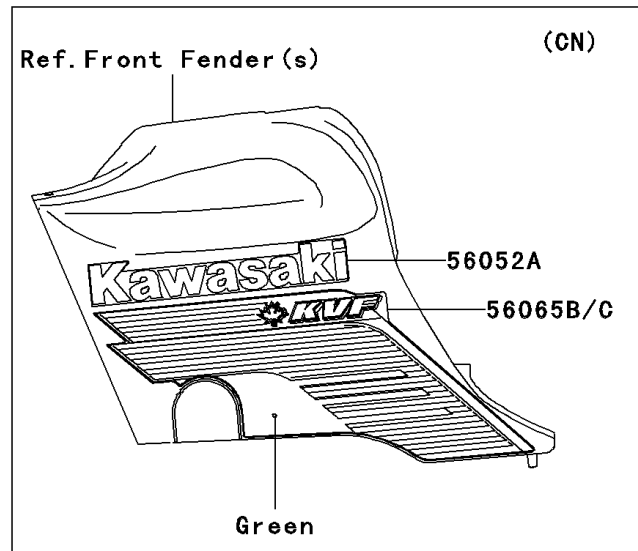

# 2003 Prairie 360 4X4 PARTS DIAGRAM

Decals(Green)(A1)

F2861A

## 2003 Prairie 360 4X4 PARTS LIST

Decals(Green)(A1)

ITEM NAME	PART NUMBER	QUANTITY
MARK,FR FENDER,KAWASAKI (Ref # 56052)	56052-1504	1
MARK,KAWASAKI (Ref # 56052A)	56052-1505	2
MARK,RR FENDER,360 K-EBC (Ref # 56052B)	56052-1728	2
PATTERN,FUEL TANK COVER,LH (Ref # 56065)	56065-1965	1
PATTERN,FUEL TANK COVER,RH (Ref # 56065A)	56065-1966	1
PATTERN,FUEL TANK COVER,LH (Ref # 56065B)	56065-1969	1
PATTERN,FUEL TANK COVER,RH (Ref # 56065C)	56065-1970	1