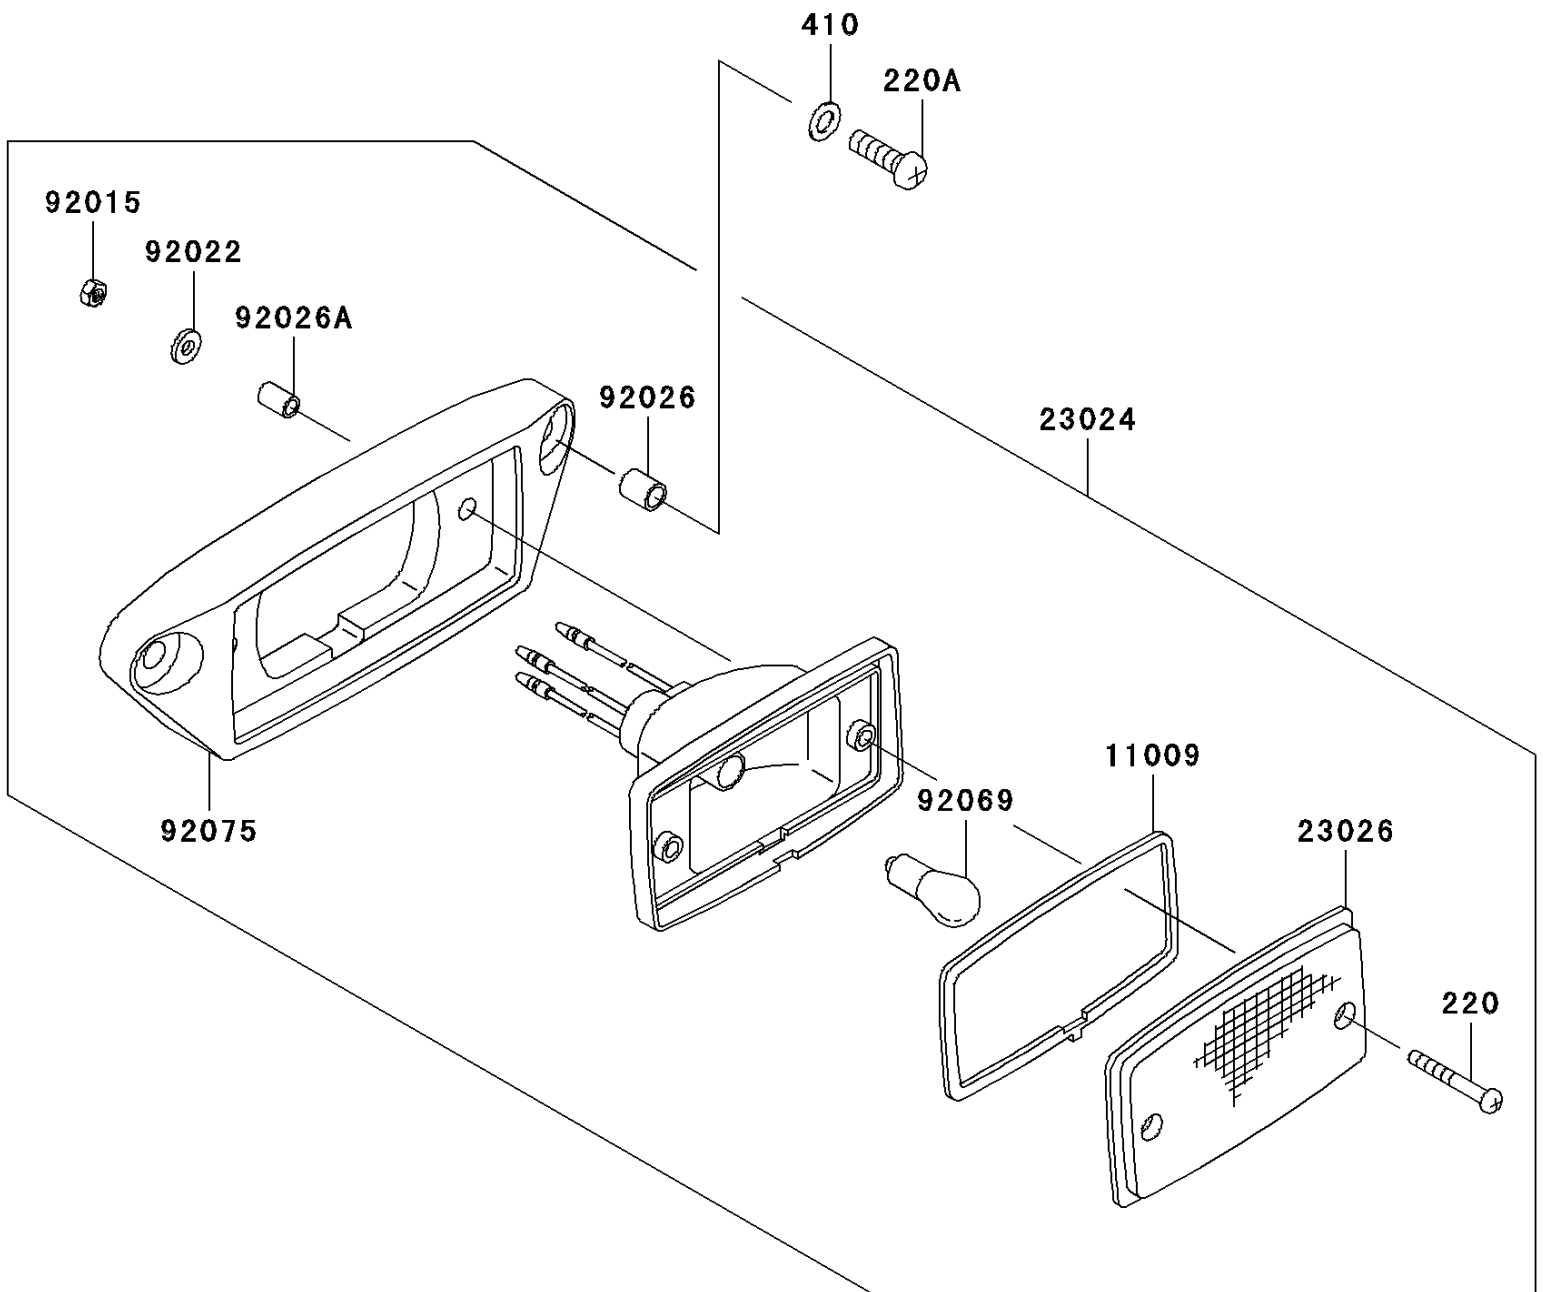

2003 Prairie 360 4X4 PARTS DIAGRAM

Taillight(s)(-JKBVFHA1 3B524150)

F2720

2003 Prairie 360 4X4 PARTS LIST

Taillight(s)(-JKBVFHA1 3B524150)

ITEM NAME	PART NUMBER	QUANTITY
SCREW-PAN-CROS,4X30 (Ref # 220)	220C0430	2
SCREW-PAN-CROSS,6X20 (Ref # 220A)	220F0620	2
WASHER-PLAIN-SMALL,6MM,BLACK (Ref # 410)	410F0600	2
GASKET,TAIL LAMP (Ref # 11009)	11009-4004	1
LAMP-ASSY-TAIL (Ref # 23024)	23024-7501	1
LENS,TAIL LAMP (Ref # 23026)	23026-1239	1
NUT,4MM (Ref # 92015)	92015-1550	2
WASHER,PLAIN,4MM (Ref # 92022)	92022-1762	2
SPACER,6.3X8.3X10 (Ref # 92026)	92026-1260	2
SPACER,4.5X6.5X10 (Ref # 92026A)	92026-1261	2
BULB,12V 18/5W (Ref # 92069)	92069-1089	1
DAMPER,TAIL LAMP (Ref # 92075)	92075-1782	1