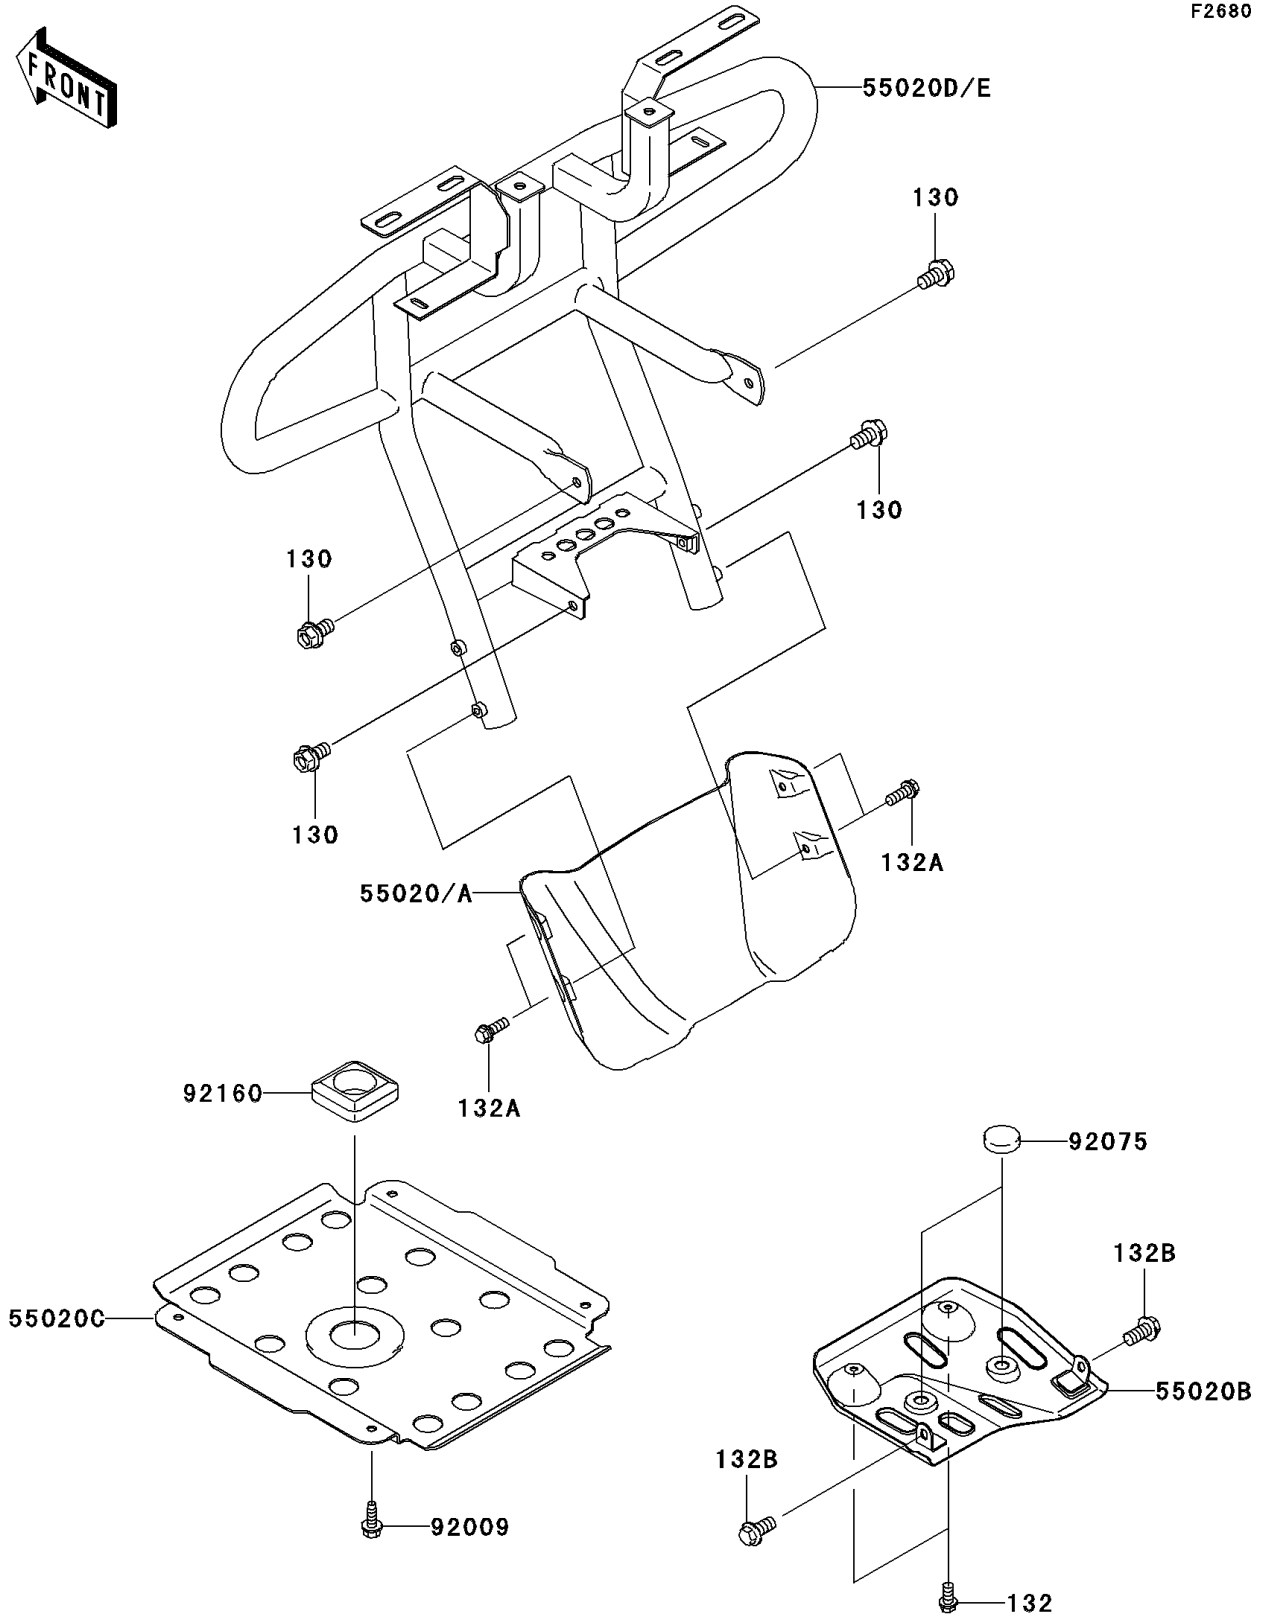

2003 Prairie 360 4X4 PARTS DIAGRAM

Guard(s)

F2680

2003 Prairie 360 4X4 PARTS LIST

Guard(s)

ITEM NAME	PART NUMBER	QUANTITY
BOLT-FLANGED,8X14 (Ref # 130)	130J0814	4
BOLT-FLANGED-SMALL,6X12 (Ref # 132)	132J0612	2
BOLT-FLANGED-SMALL,6X16 (Ref # 132A)	132J0616	4
BOLT-FLANGED-SMALL,8X16 (Ref # 132B)	132J0816	2
GUARD,SKID,FR,S.GOLD (Ref # 55020)	55020-1649-UF	1
GUARD,SWING ARM (Ref # 55020B)	55020-1756	1
GUARD,ENGINE (Ref # 55020C)	55020-1789	1
GUARD,FR,S.GOLD (Ref # 55020D)	55020-7504-UF	1
SCREW,TAPPING,6.35X15.5 (Ref # 92009)	92009-7501	4
DAMPER (Ref # 92075)	92075-157	2
DAMPER (Ref # 92160)	92160-1772	1