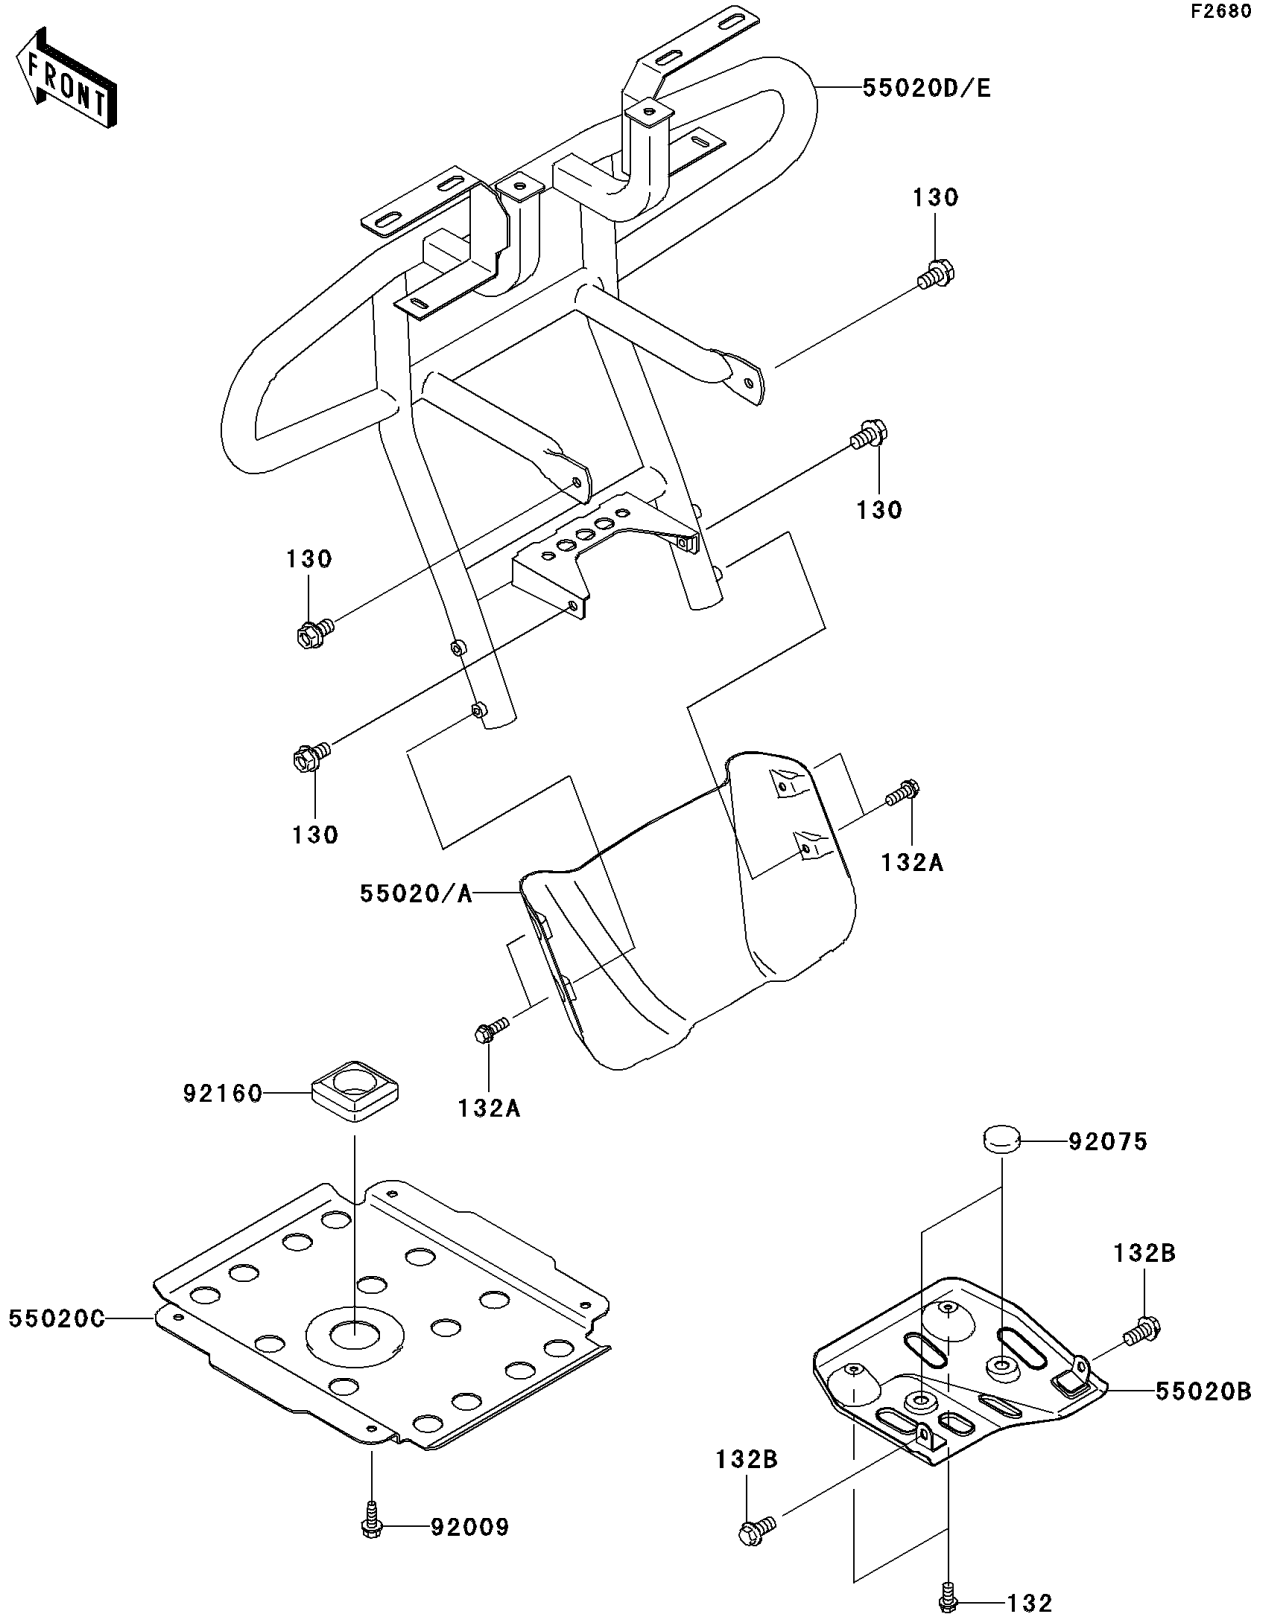

2003 Prairie 360 4X4 PARTS DIAGRAM

Guard(s)

F2680

2003 Prairie 360 4X4 PARTS LIST

Guard(s)

ITEM NAME	PART NUMBER	QUANTITY
BOLT-FLANGED,8X14 (Ref # 130)	130J0814	4
BOLT-FLANGED-SMALL,6X12 (Ref # 132)	132J0612	2
BOLT-FLANGED-SMALL,6X16 (Ref # 132A)	132J0616	4
BOLT-FLANGED-SMALL,8X16 (Ref # 132B)	132J0816	2
GUARD,SKID,FR,S.GOLD (Ref # 55020)	55020-1649-UF	1
GUARD,SWING ARM (Ref # 55020B)	55020-1756	1
GUARD,ENGINE (Ref # 55020C)	55020-1789	1
GUARD,FR,S.GOLD (Ref # 55020D)	55020-7504-UF	1
SCREW,TAPPING,6.35X15.5 (Ref # 92009)	92009-7501	4
DAMPER (Ref # 92075)	92075-157	2
DAMPER (Ref # 92160)	92160-1772	1