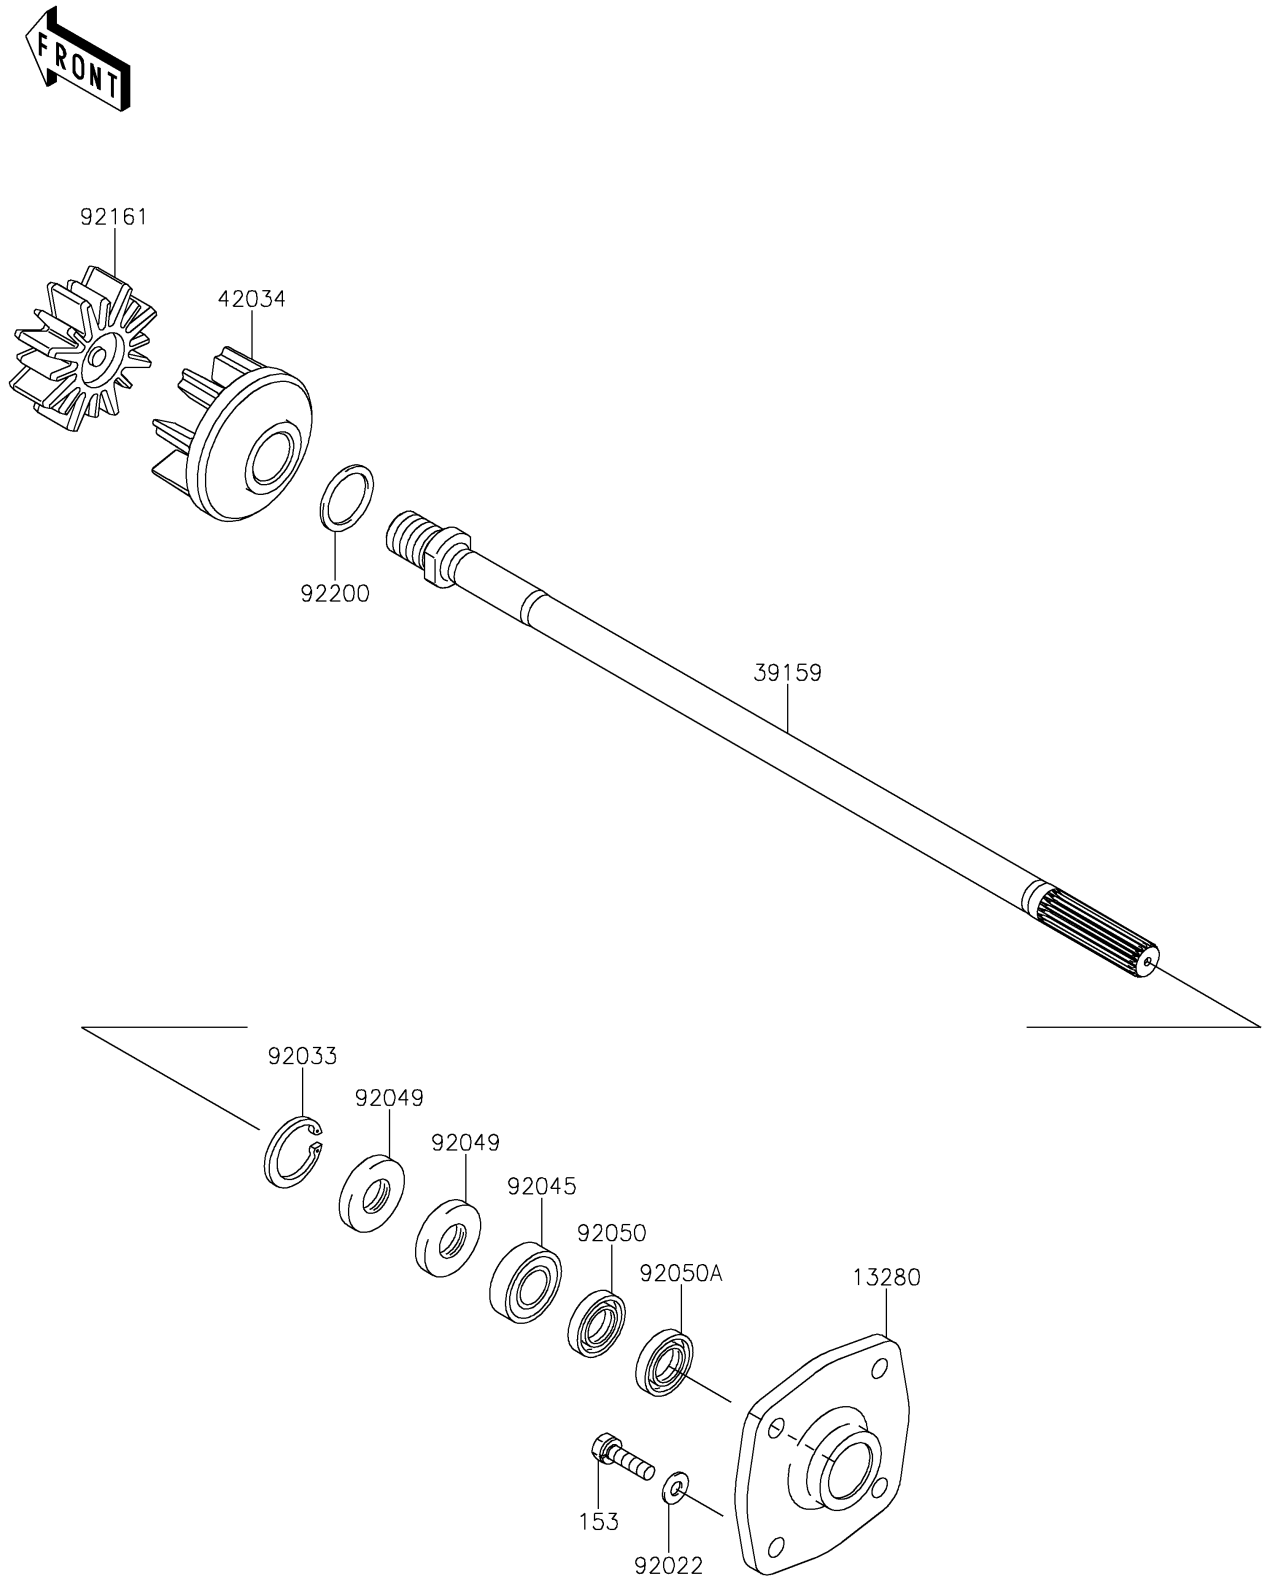

## PARTS DIAGRAM

### Drive Shaft

E3134

## PARTS LIST

### Drive Shaft

ITEM NAME	PART NUMBER	QUANTITY
HOLDER (Ref # 13280)	13280-3756	1
BOLT-WS-SMALL,8X30 (Ref # 153)	153R0830	4
SHAFT-DRIVE (Ref # 39159)	39159-0044	1
COUPLING (Ref # 42034)	42034-3720	1
WASHER,8.2X18X1.5 (Ref # 92022)	92022-1964	4
RING-SNAP,42MM (Ref # 92033)	92033-3713	1
BEARING-BALL,60042RD (Ref # 92045)	92045-3705	1
SEAL-OIL,S620426 (Ref # 92049)	92049-3707	2
SEAL-OIL,SCY20368 (Ref # 92050)	92050-502	1
SEAL-OIL,SC20367 (Ref # 92050A)	92050-503	1
DAMPER,COUPLING (Ref # 92161)	92161-3797	1
WASHER,30.5X38X2 (Ref # 92200)	92200-3809	1