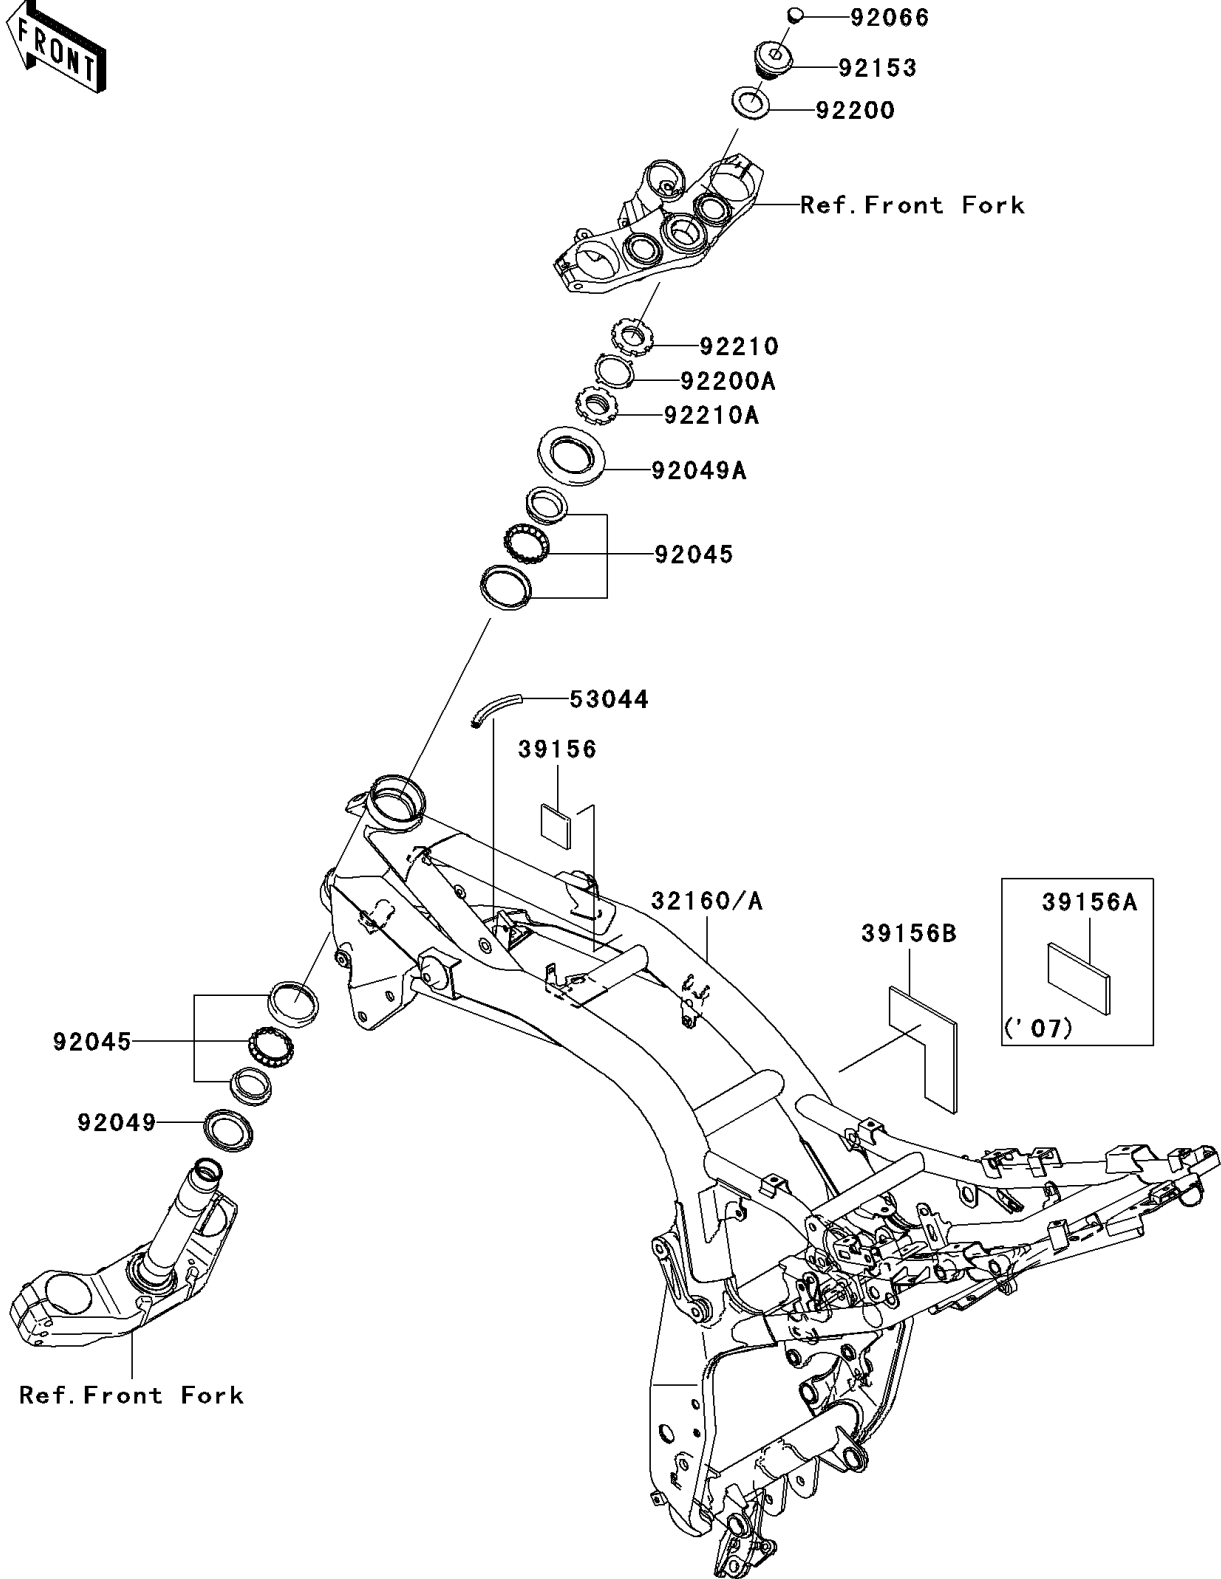

2008 Z1000 PARTS DIAGRAM

Frame

F2120

2008 Z1000 PARTS LIST

Frame

ITEM NAME	PART NUMBER	QUANTITY
FRAME-COMP,BLACK (Ref # 32160A)	32160-0176-18R	1
PAD (Ref # 39156)	39156-0292	1
PAD (Ref # 39156B)	39156-0343	1
TRIM (Ref # 53044)	53044-0018	1
BEARING-BALL,SF07A17PX1V1 (Ref # 92045)	92045-1384	2
SEAL-OIL,DS35X55X4 (Ref # 92049)	92049-0022	1
SEAL-OIL,MX043N2 (Ref # 92049A)	92049-1483	1
PLUG (Ref # 92066)	92066-0071	1
BOLT,26MM (Ref # 92153)	92153-0474	1
WASHER,27X42X2.3 (Ref # 92200)	92200-0081	1
WASHER (Ref # 92200A)	92200-0281	1
NUT,STEERING STEM 35MM (Ref # 92210)	92210-0062	1
NUT,STEERING STEM,35MM (Ref # 92210A)	92210-0077	1