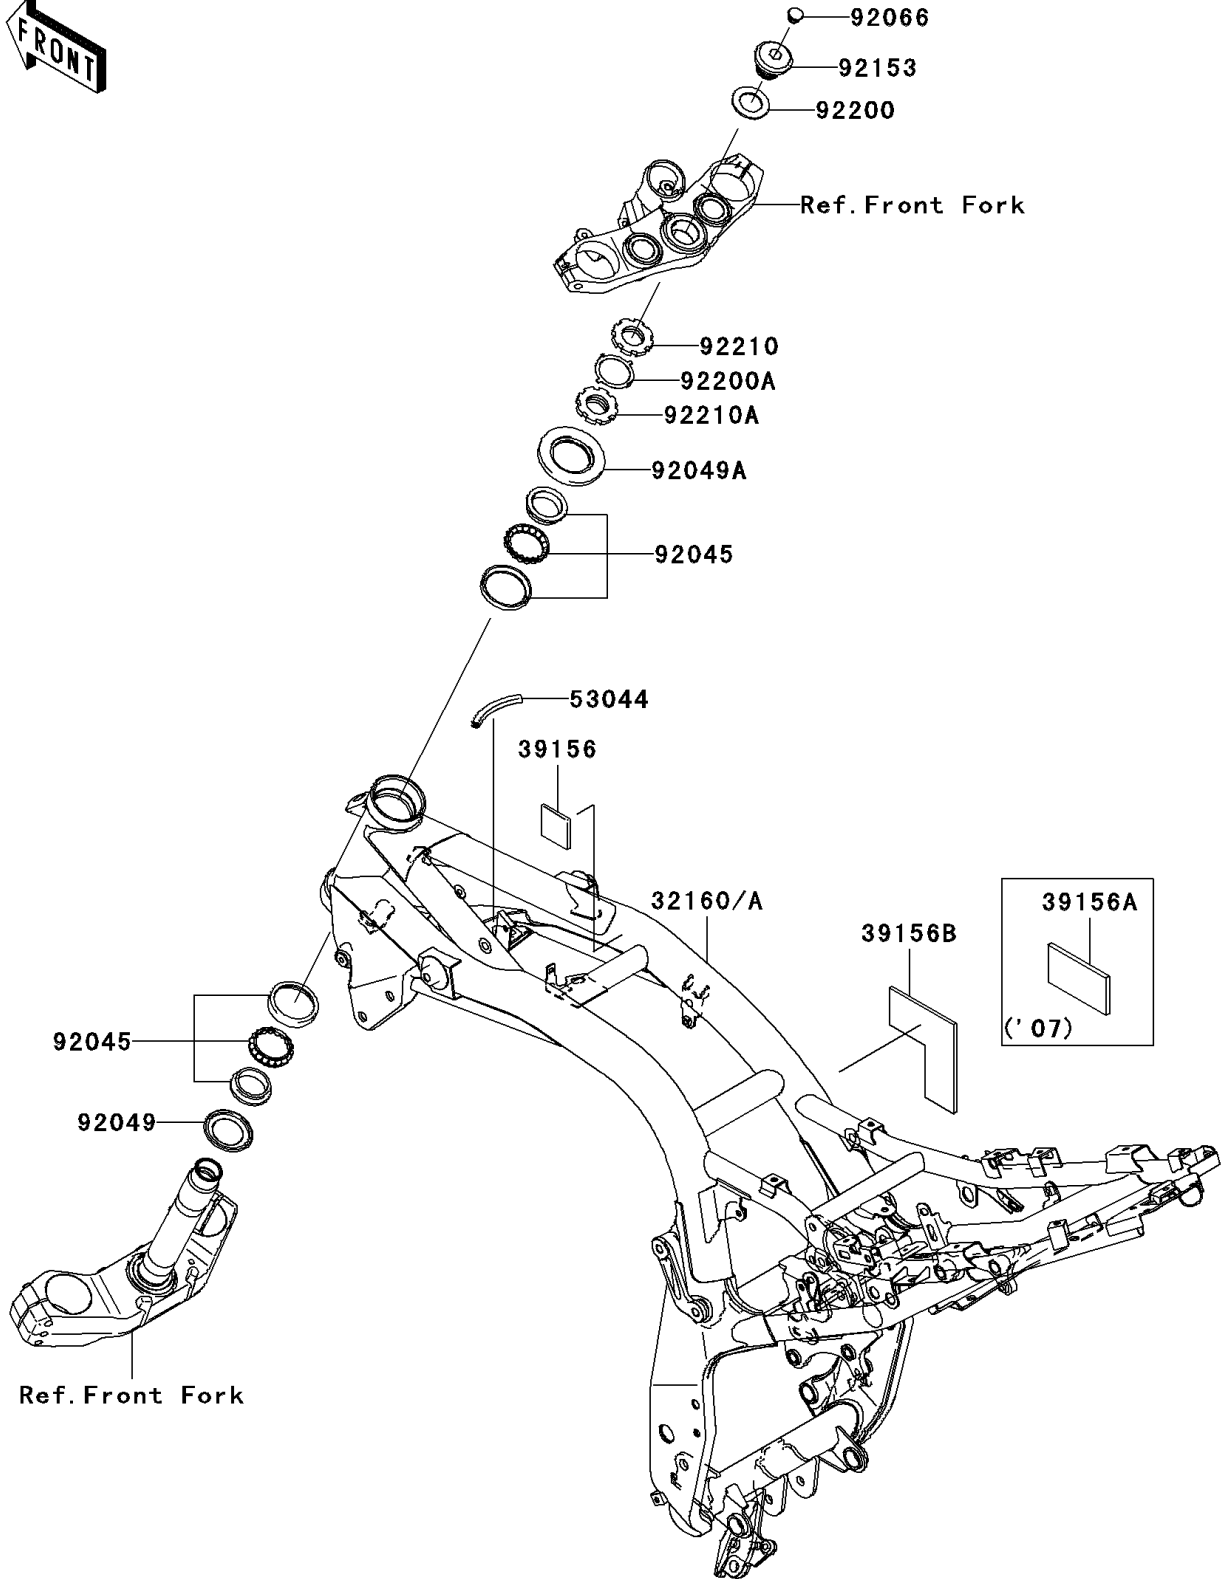

2007 Z1000 PARTS DIAGRAM

Frame

F2120

2007 Z1000 PARTS LIST

Frame

ITEM NAME	PART NUMBER	QUANTITY
FRAME-COMP,F.S.BLACK (Ref # 32160)	32160-0176-11E	1
PAD (Ref # 39156)	39156-0292	1
PAD (Ref # 39156A)	39156-0318	1
TRIM (Ref # 53044)	53044-0018	1
BEARING-BALL,SF07A17PX1V1 (Ref # 92045)	92045-1384	1
SEAL-OIL,DS35X55X4 (Ref # 92049)	92049-0022	1
SEAL-OIL,MX043N2 (Ref # 92049A)	92049-1483	1
PLUG (Ref # 92066)	92066-0071	1
BOLT,26MM (Ref # 92153)	92153-0474	1
WASHER,27X42X2.3 (Ref # 92200)	92200-0081	1
WASHER (Ref # 92200A)	92200-0281	1
NUT,STEERING STEM 35MM (Ref # 92210)	92210-0062	1
NUT,STEERING STEM,35MM (Ref # 92210A)	92210-0077	1