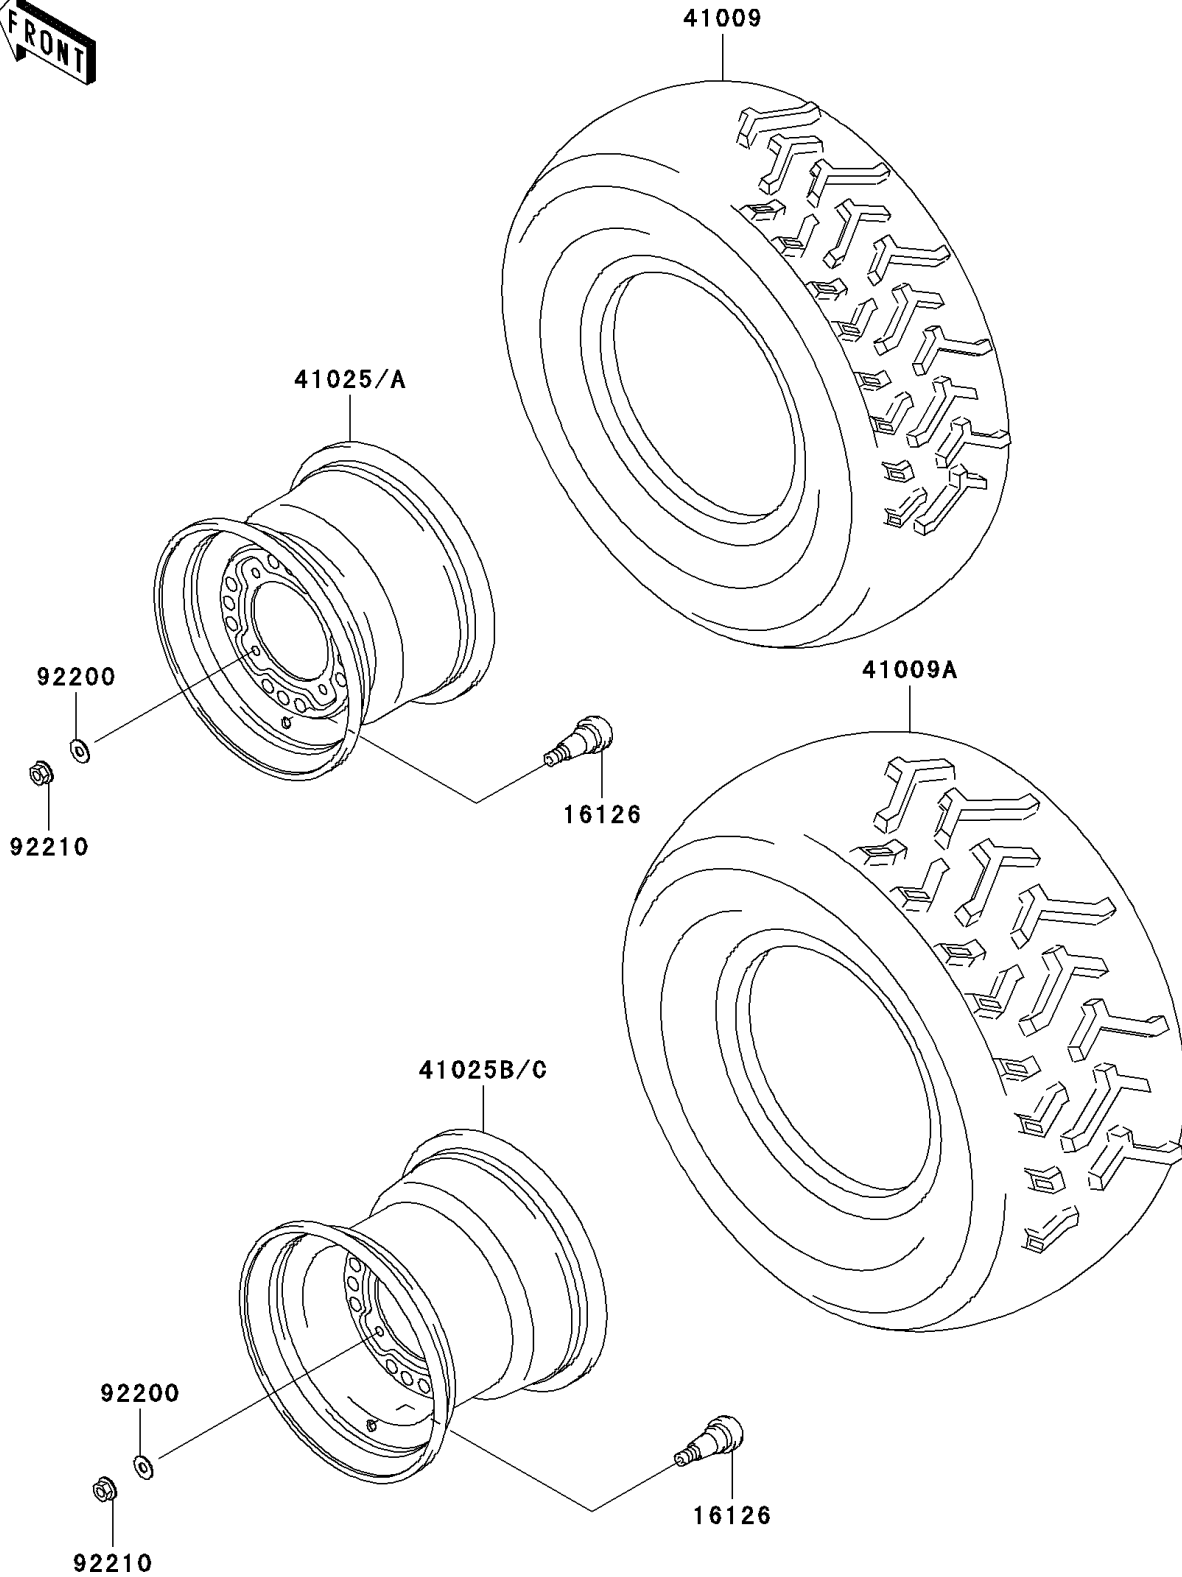

2003 Prairie 360 4X4 PARTS DIAGRAM

Wheels/Tires

F2210

2003 Prairie 360 4X4 PARTS LIST

Wheels/Tires

ITEM NAME	PART NUMBER	QUANTITY
VALVE (Ref # 16126)	16126-4001	4
TIRE,FR,AT25X8-12,KT121 (Ref # 41009)	41009-7501	2
TIRE,RR,AT25X10-12,KT405C (Ref # 41009A)	41009-7503	2
RIM,FR,12X6.0,S.GOLD (Ref # 41025)	41025-1313-UF	2
RIM,RR,12X7.5AT,S.GOLD (Ref # 41025B)	41025-7502-UF	2
WASHER,10.5X25X1.6 (Ref # 92200)	92200-1595	16
NUT,FLANGED,10MM (Ref # 92210)	92210-1325	16