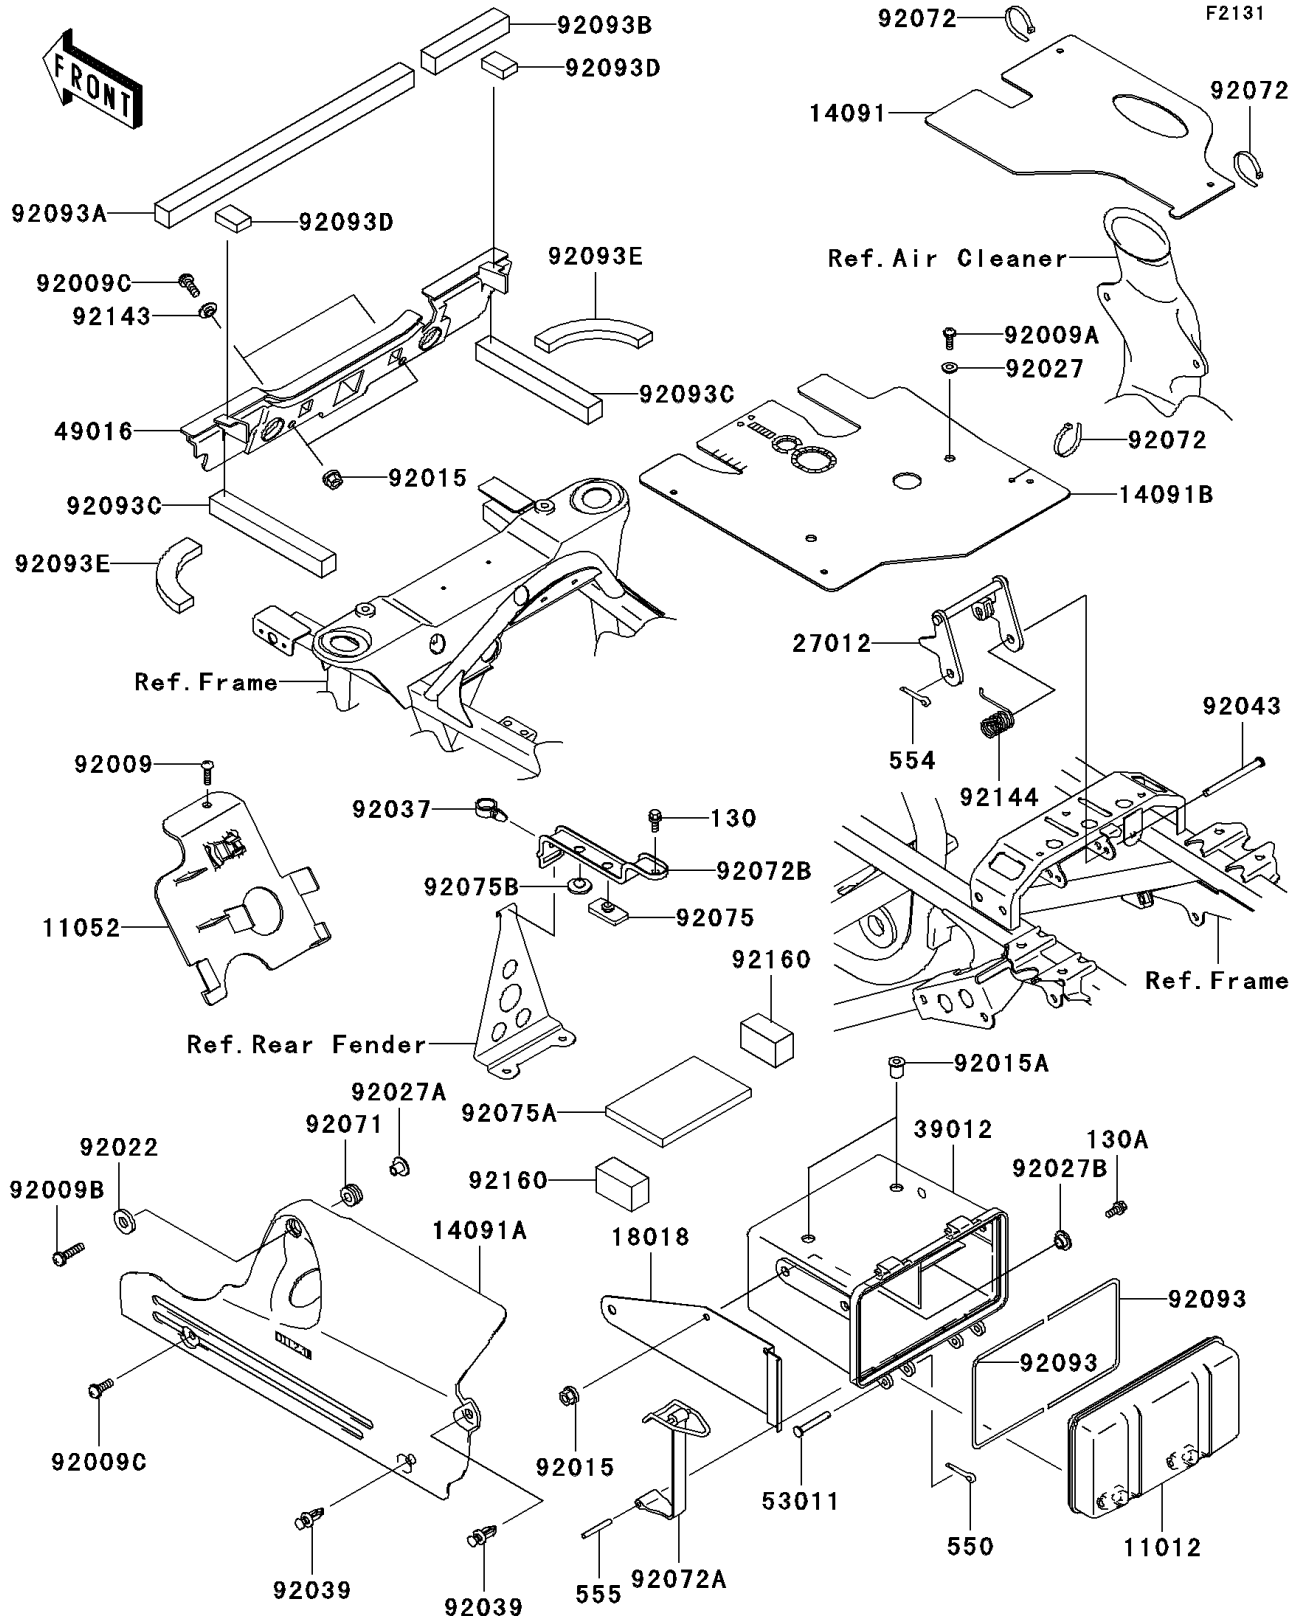

2003 Prairie 360 4X4 PARTS DIAGRAM

Frame Fittings

2003 Prairie 360 4X4 PARTS LIST

Frame Fittings

ITEM NAME	PART NUMBER	QUANTITY
BOLT-FLANGED,6X14 (Ref # 130)	130J0614	1
CAP,STORAGE CASE (Ref # 11012)	11012-1951	1
BRACKET,ELECTRIC BASE (Ref # 11052)	11052-7529	1
COVER,CARBURETOR (Ref # 14091)	14091-7516	1
COVER,ENGINE,F.BLACK (Ref # 14091A)	14091-7524-6Z	1
COVER,CYLINDER HEAD BRACKET (Ref # 14091B)	14091-7526	1
PLATE-HEAT GUARD (Ref # 18018)	18018-7501	1
HOOK,SEAT (Ref # 27012)	27012-1381	1
CASE-STORAGE (Ref # 39012)	39012-7501	1
COVER-SEAL (Ref # 49016)	49016-1221	1
PIN,6X39 (Ref # 53011)	53011-006	2
SCREW,TAPPING,6X16 (Ref # 92009)	92009-1166	1
SCREW,TAPPING,5X10 (Ref # 92009A)	92009-1332	2
SCREW,6X25 (Ref # 92009B)	92009-1465	1
SCREW,6X16 (Ref # 92009C)	92009-1621	3
NUT,FLANGED,6MM,BLACK (Ref # 92015)	92015-1233	6
NUT (Ref # 92015A)	92015-1700	2
WASHER,7X18X1.2 (Ref # 92022)	92022-1545	1
COLLAR,L=4.6 (Ref # 92027)	92027-1168	2
COLLAR,FLANGED,L=12.1,BLACK (Ref # 92027A)	92027-1651	1
COLLAR,L=5.6 (Ref # 92027B)	92027-1933	4
CLAMP,HOSE (Ref # 92037)	92037-1827	1
RIVET (Ref # 92039)	92039-1229	2
PIN,6X77 (Ref # 92043)	92043-1367	1
GROMMET (Ref # 92071)	92071-3716	1
BAND,L=188 (Ref # 92072)	92072-1239	6
BAND,STORAGE CASE (Ref # 92072A)	92072-1337	2
BAND,BATTERY (Ref # 92072B)	92072-7501	1
DAMPER (Ref # 92075)	92075-1054	1

2003 Prairie 360 4X4 PARTS LIST

Frame Fittings

ITEM NAME	PART NUMBER	QUANTITY
DAMPER,BATTERY (Ref # 92075A)	92075-1997	1
DAMPER,RUBBER (Ref # 92075B)	92075-261	1
SEAL (Ref # 92093)	92093-1457	2
SEAL (Ref # 92093A)	92093-1577	1
SEAL (Ref # 92093B)	92093-1578	1
SEAL (Ref # 92093C)	92093-1580	2
SEAL (Ref # 92093D)	92093-1581	2
SEAL (Ref # 92093E)	92093-1582	2
COLLAR (Ref # 92143)	92143-1087	2
SPRING,SEAT HOOK (Ref # 92144)	92144-1174	1
DAMPER (Ref # 92160)	92160-1744	2
BOLT-FLANGED,6X16 (Ref # 130A)	130J0616	4
PIN-COTTER,2.0X12 (Ref # 550)	550D2012	2
PIN-SNAP (Ref # 554)	554A0600	1
PIN-SPRING (Ref # 555)	555A0436	2