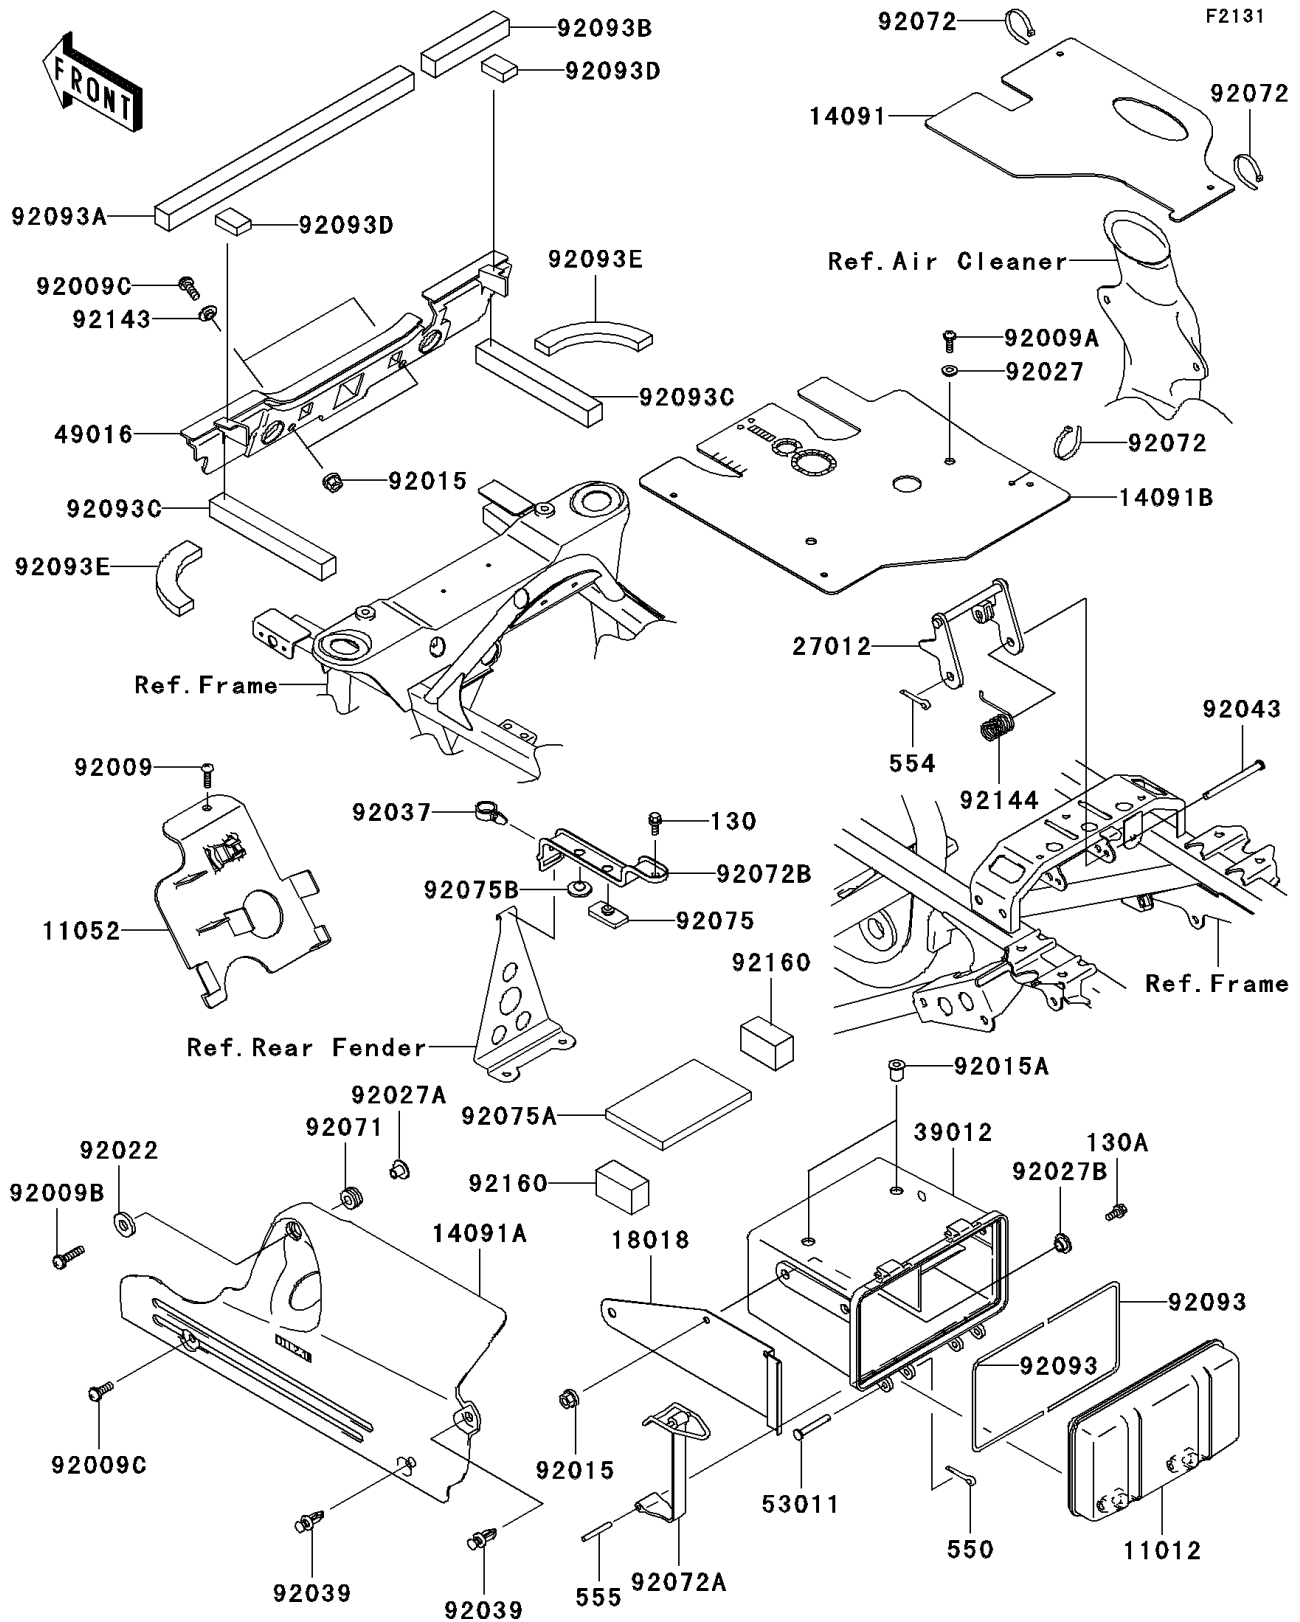

# 2003 Prairie 360 4X4 PARTS DIAGRAM

## Frame Fittings

## 2003 Prairie 360 4X4 PARTS LIST

### Frame Fittings

ITEM NAME	PART NUMBER	QUANTITY
BOLT-FLANGED,6X14 (Ref # 130)	130J0614	1
CAP,STORAGE CASE (Ref # 11012)	11012-1951	1
BRACKET,ELECTRIC BASE (Ref # 11052)	11052-7529	1
COVER,CARBURETOR (Ref # 14091)	14091-7516	1
COVER,ENGINE,F.BLACK (Ref # 14091A)	14091-7524-6Z	1
COVER,CYLINDER HEAD BRACKET (Ref # 14091B)	14091-7526	1
PLATE-HEAT GUARD (Ref # 18018)	18018-7501	1
HOOK,SEAT (Ref # 27012)	27012-1381	1
CASE-STORAGE (Ref # 39012)	39012-7501	1
COVER-SEAL (Ref # 49016)	49016-1221	1
PIN,6X39 (Ref # 53011)	53011-006	2
SCREW,TAPPING,6X16 (Ref # 92009)	92009-1166	1
SCREW,TAPPING,5X10 (Ref # 92009A)	92009-1332	2
SCREW,6X25 (Ref # 92009B)	92009-1465	1
SCREW,6X16 (Ref # 92009C)	92009-1621	3
NUT,FLANGED,6MM,BLACK (Ref # 92015)	92015-1233	6
NUT (Ref # 92015A)	92015-1700	2
WASHER,7X18X1.2 (Ref # 92022)	92022-1545	1
COLLAR,L=4.6 (Ref # 92027)	92027-1168	2
COLLAR,FLANGED,L=12.1,BLACK (Ref # 92027A)	92027-1651	1
COLLAR,L=5.6 (Ref # 92027B)	92027-1933	4
CLAMP,HOSE (Ref # 92037)	92037-1827	1
RIVET (Ref # 92039)	92039-1229	2
PIN,6X77 (Ref # 92043)	92043-1367	1
GROMMET (Ref # 92071)	92071-3716	1
BAND,L=188 (Ref # 92072)	92072-1239	6
BAND,STORAGE CASE (Ref # 92072A)	92072-1337	2
BAND,BATTERY (Ref # 92072B)	92072-7501	1
DAMPER (Ref # 92075)	92075-1054	1