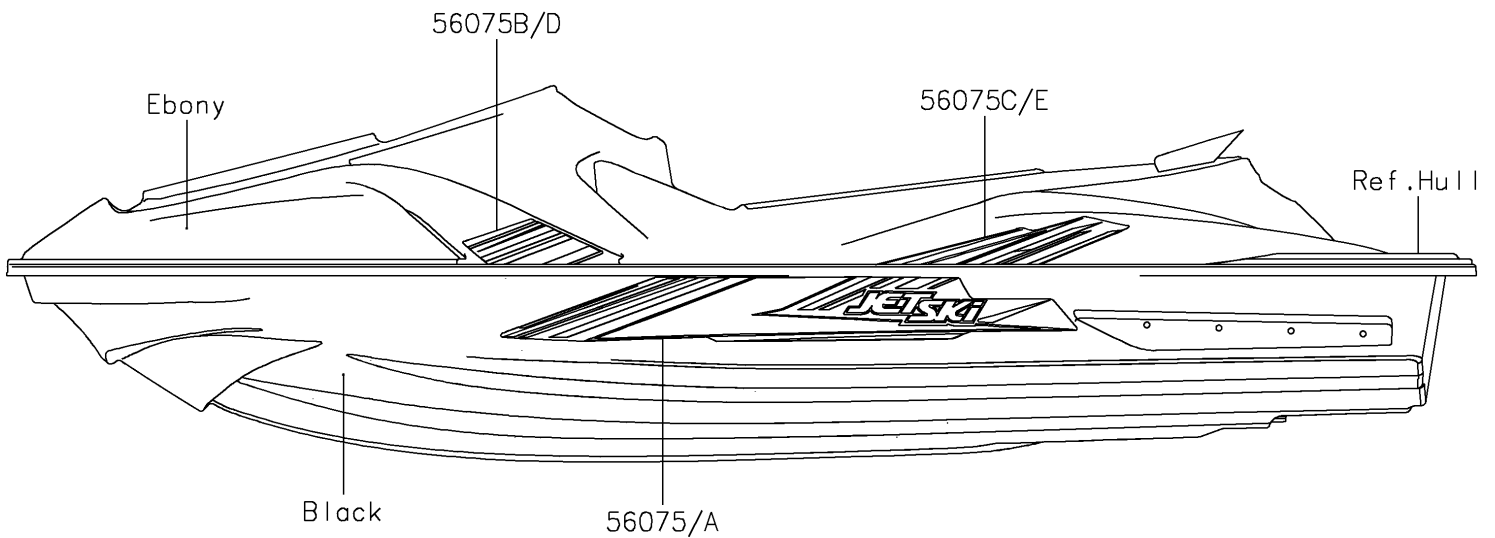

2016 JET SKI® STX®-15F PARTS DIAGRAM

Decals(AGF)

F3880

2016 JET SKI® STX®-15F PARTS LIST

Decals(AGF)

ITEM NAME	PART NUMBER	QUANTITY
MARK,IMMOBILIZER (Ref # 56052)	56052-3878	1
MARK,HATCH COVER,KAWASAKI (Ref # 56054)	56054-1661	1
MARK,DECK,STX-15F (Ref # 56054A)	56054-1953	1
PATTERN,HULL,LH (Ref # 56075)	56075-0900	1
PATTERN,HULL,RH (Ref # 56075A)	56075-0901	1
PATTERN,DECK,FR,LH (Ref # 56075B)	56075-0902	1
PATTERN,DECK,RR,LH (Ref # 56075C)	56075-0903	1
PATTERN,DECK,FR,RH (Ref # 56075D)	56075-0904	1
PATTERN,DECK,RR,RH (Ref # 56075E)	56075-0905	1
PATTERN,HATCH COVER,LH (Ref # 56075F)	56075-0908	1
PATTERN,HATCH COVER,RH (Ref # 56075G)	56075-0909	1