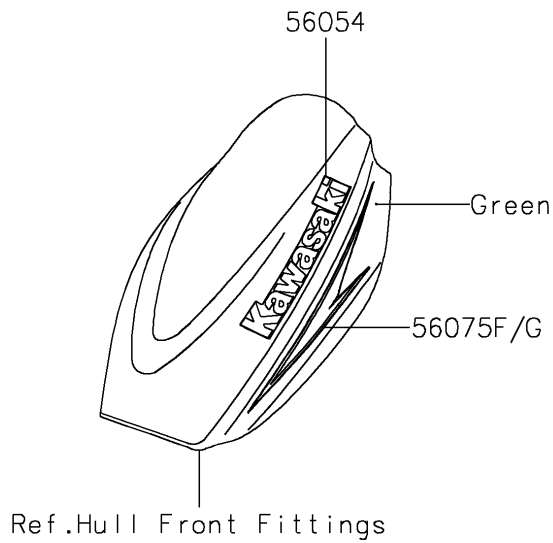

2016 JET SKI® STX®-15F PARTS DIAGRAM

Decals(AGF)

F3880

2016 JET SKI® STX®-15F PARTS LIST

Decals(AGF)

ITEM NAME	PART NUMBER	QUANTITY
MARK,IMMOBILIZER (Ref # 56052)	56052-3878	1
MARK,HATCH COVER,KAWASAKI (Ref # 56054)	56054-1661	1
MARK,DECK,STX-15F (Ref # 56054A)	56054-1953	1
PATTERN,HULL,LH (Ref # 56075)	56075-0900	1
PATTERN,HULL,RH (Ref # 56075A)	56075-0901	1
PATTERN,DECK,FR,LH (Ref # 56075B)	56075-0902	1
PATTERN,DECK,RR,LH (Ref # 56075C)	56075-0903	1
PATTERN,DECK,FR,RH (Ref # 56075D)	56075-0904	1
PATTERN,DECK,RR,RH (Ref # 56075E)	56075-0905	1
PATTERN,HATCH COVER,LH (Ref # 56075F)	56075-0908	1
PATTERN,HATCH COVER,RH (Ref # 56075G)	56075-0909	1