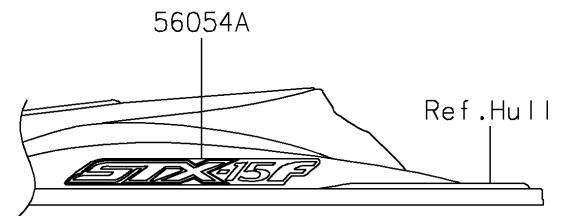

2016 JET SKI® STX®-15F PARTS DIAGRAM

Decals(AGF)

F3880

2016 JET SKI® STX®-15F PARTS LIST

Decals(AGF)

ITEM NAME	PART NUMBER	QUANTITY
MARK,IMMOBILIZER (Ref # 56052)	56052-3878	1
MARK,HATCH COVER,KAWASAKI (Ref # 56054)	56054-1661	1
MARK,DECK,STX-15F (Ref # 56054A)	56054-1953	1
PATTERN,HULL,LH (Ref # 56075)	56075-0900	1
PATTERN,HULL,RH (Ref # 56075A)	56075-0901	1
PATTERN,DECK,FR,LH (Ref # 56075B)	56075-0902	1
PATTERN,DECK,RR,LH (Ref # 56075C)	56075-0903	1
PATTERN,DECK,FR,RH (Ref # 56075D)	56075-0904	1
PATTERN,DECK,RR,RH (Ref # 56075E)	56075-0905	1
PATTERN,HATCH COVER,LH (Ref # 56075F)	56075-0908	1
PATTERN,HATCH COVER,RH (Ref # 56075G)	56075-0909	1