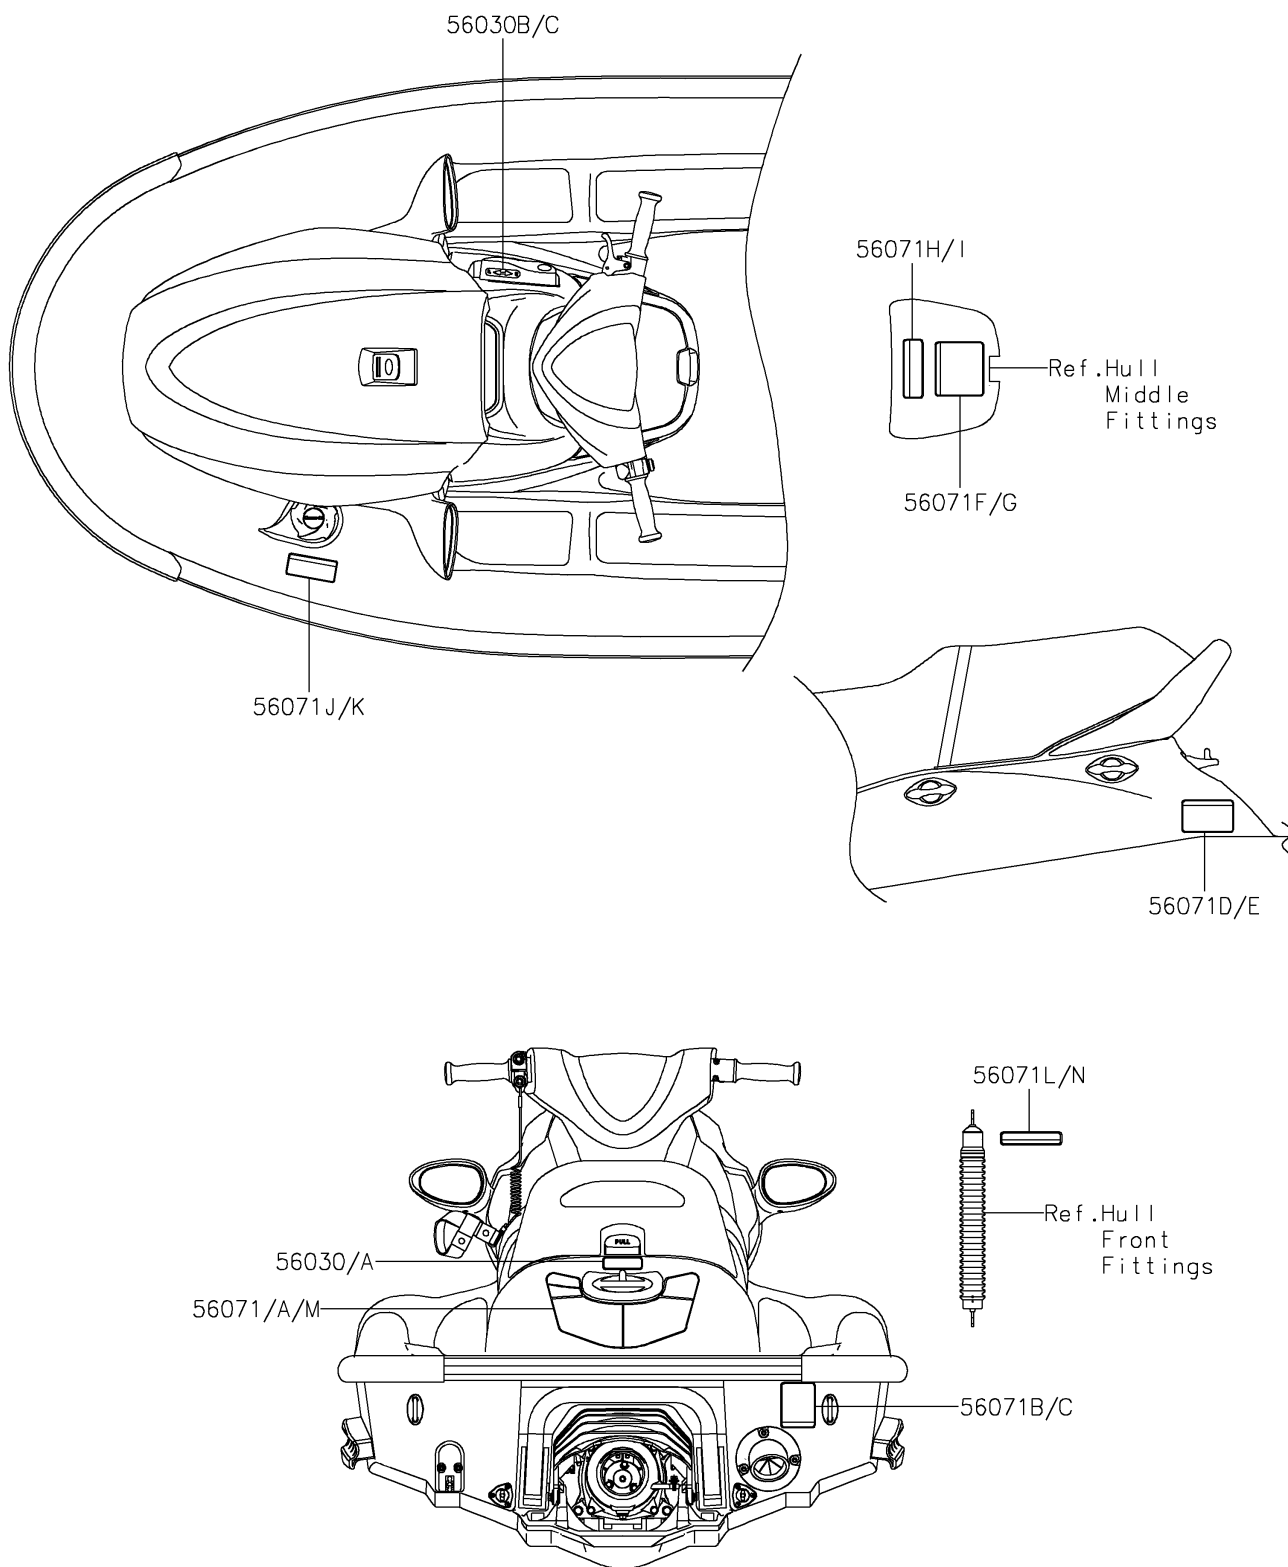

2016 JET SKI® STX®-15F PARTS DIAGRAM

Labels

F3183

2016 JET SKI® STX®-15F PARTS LIST

Labels

ITEM NAME	PART NUMBER	QUANTITY
LABEL,FIRE EXTINGUISHER (Ref # 56030)	56030-3755	1
LABEL,FIRE EXTINGUISHER (Ref # 56030A)	56030-3757	1
LABEL,REVERSE (Ref # 56030B)	56030-3815	1
LABEL,REVERSE (Ref # 56030C)	56030-3816	1
LABEL-WARNING,IMPORTANT SAFETY (Ref # 56071)	56071-0389	1
LABEL-WARNING,IMPORTANT SAFETY (Ref # 56071A)	56071-0390	1
LABEL-WARNING,RIGHTING (Ref # 56071B)	56071-0398	1
LABEL-WARNING,RIGHTING (Ref # 56071C)	56071-0399	1
LABEL-WARNING,GRAB,HANDLE,STEP (Ref # 56071D)	56071-0402	1
LABEL-WARNING,GRAB,HANDLE,STEP (Ref # 56071E)	56071-0403	1
LABEL-WARNING,READ AND FOLLOW (Ref # 56071F)	56071-0406	1
LABEL-WARNING,READ AND FOLLOW (Ref # 56071G)	56071-0407	1
LABEL-WARNING,AIR VENT ROUTING (Ref # 56071H)	56071-0421	1
LABEL-WARNING,AIR VENT ROUTING (Ref # 56071I)	56071-0422	1
LABEL-WARNING,FUEL SUPPLY (Ref # 56071J)	56071-0424	1
LABEL-WARNING,FUEL SUPPLY (Ref # 56071K)	56071-0425	1
LABEL-WARNING,DAMPER (Ref # 56071L)	56071-0568	1
LABEL-WARNING,DAMPER (Ref # 56071N)	56071-3737	1