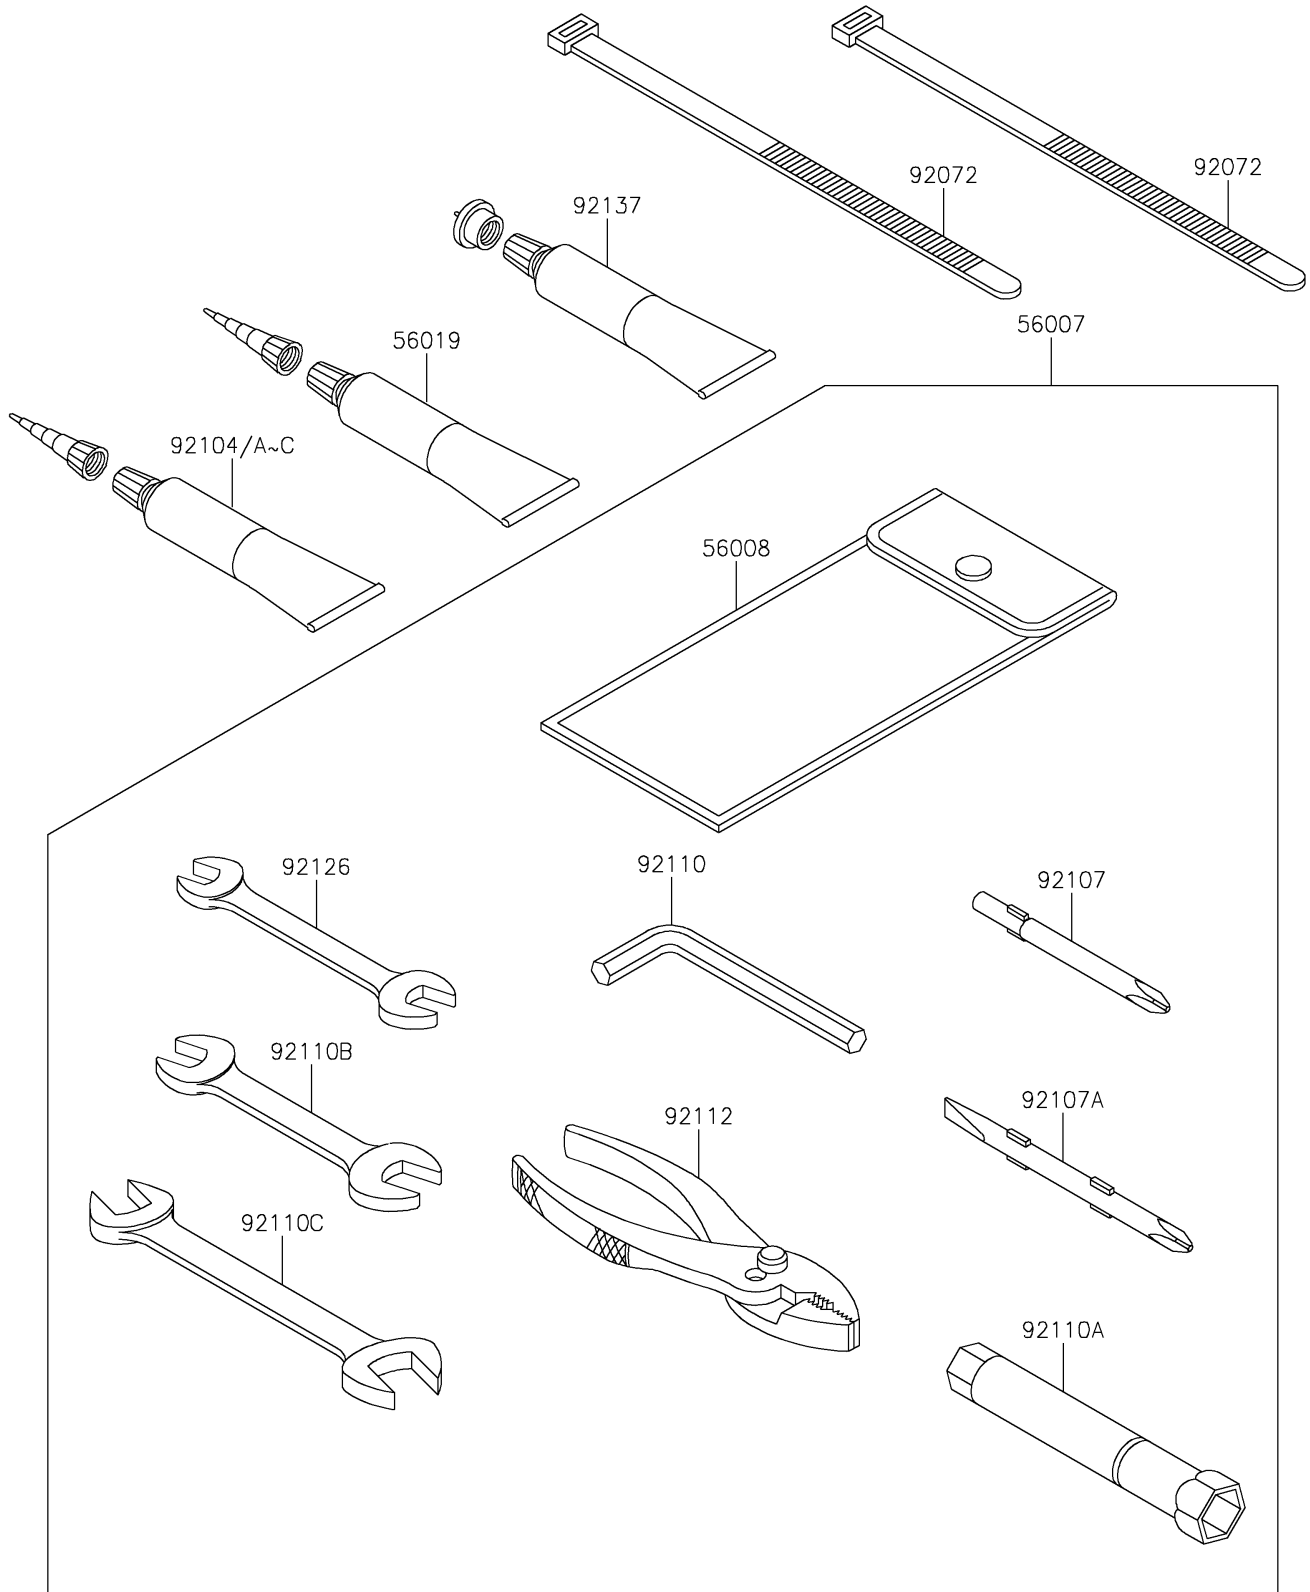

2016 JET SKI® STX®-15F PARTS DIAGRAM

Owner's Tools

F3182

2016 JET SKI® STX®-15F PARTS LIST

Owner's Tools

ITEM NAME	PART NUMBER	QUANTITY
TOOL-KIT (Ref # 56007)	56007-3716	1
BAG,TOOL (Ref # 56008)	56008-3704	1
GASKET-LIQUID,TB1211,WHITE (Ref # 56019)	56019-120	1
BAND,L=250 (Ref # 92072)	92072-1237	1
GASKET-LIQUID,TB1211F,CLEAR (Ref # 92104)	92104-0004	1
GASKET-LIQUID,TB1215B,BLACK (Ref # 92104A)	92104-1062	1
GASKET-LIQUID,TB1215,GRAY (Ref # 92104B)	92104-1065	1
GASKET-LIQUID,TB1521,BROWN (Ref # 92104C)	92104-3701	1
TOOL-DRIVER,#3PHILLIPS (Ref # 92107)	92107-005	1
TOOL-DRIVER,#2PHILLIPS&SLOT (Ref # 92107A)	92107-1051	1
TOOL-WRENCH,ALLEN,5MM (Ref # 92110)	92110-1015	1
TOOL-WRENCH,BOX,16MM (Ref # 92110A)	92110-1145	1
TOOL-WRENCH,OPEN END,10X12 (Ref # 92110B)	92110-1152	1
TOOL-WRENCH,OPEN END,14X17 (Ref # 92110C)	92110-1153	1
TOOL-PLIERS (Ref # 92112)	92112-1001	1
TOOL-WRENCH,OPEN END,8X10 (Ref # 92126)	92126-004	1
GREASE (Ref # 92137)	92137-1002	1