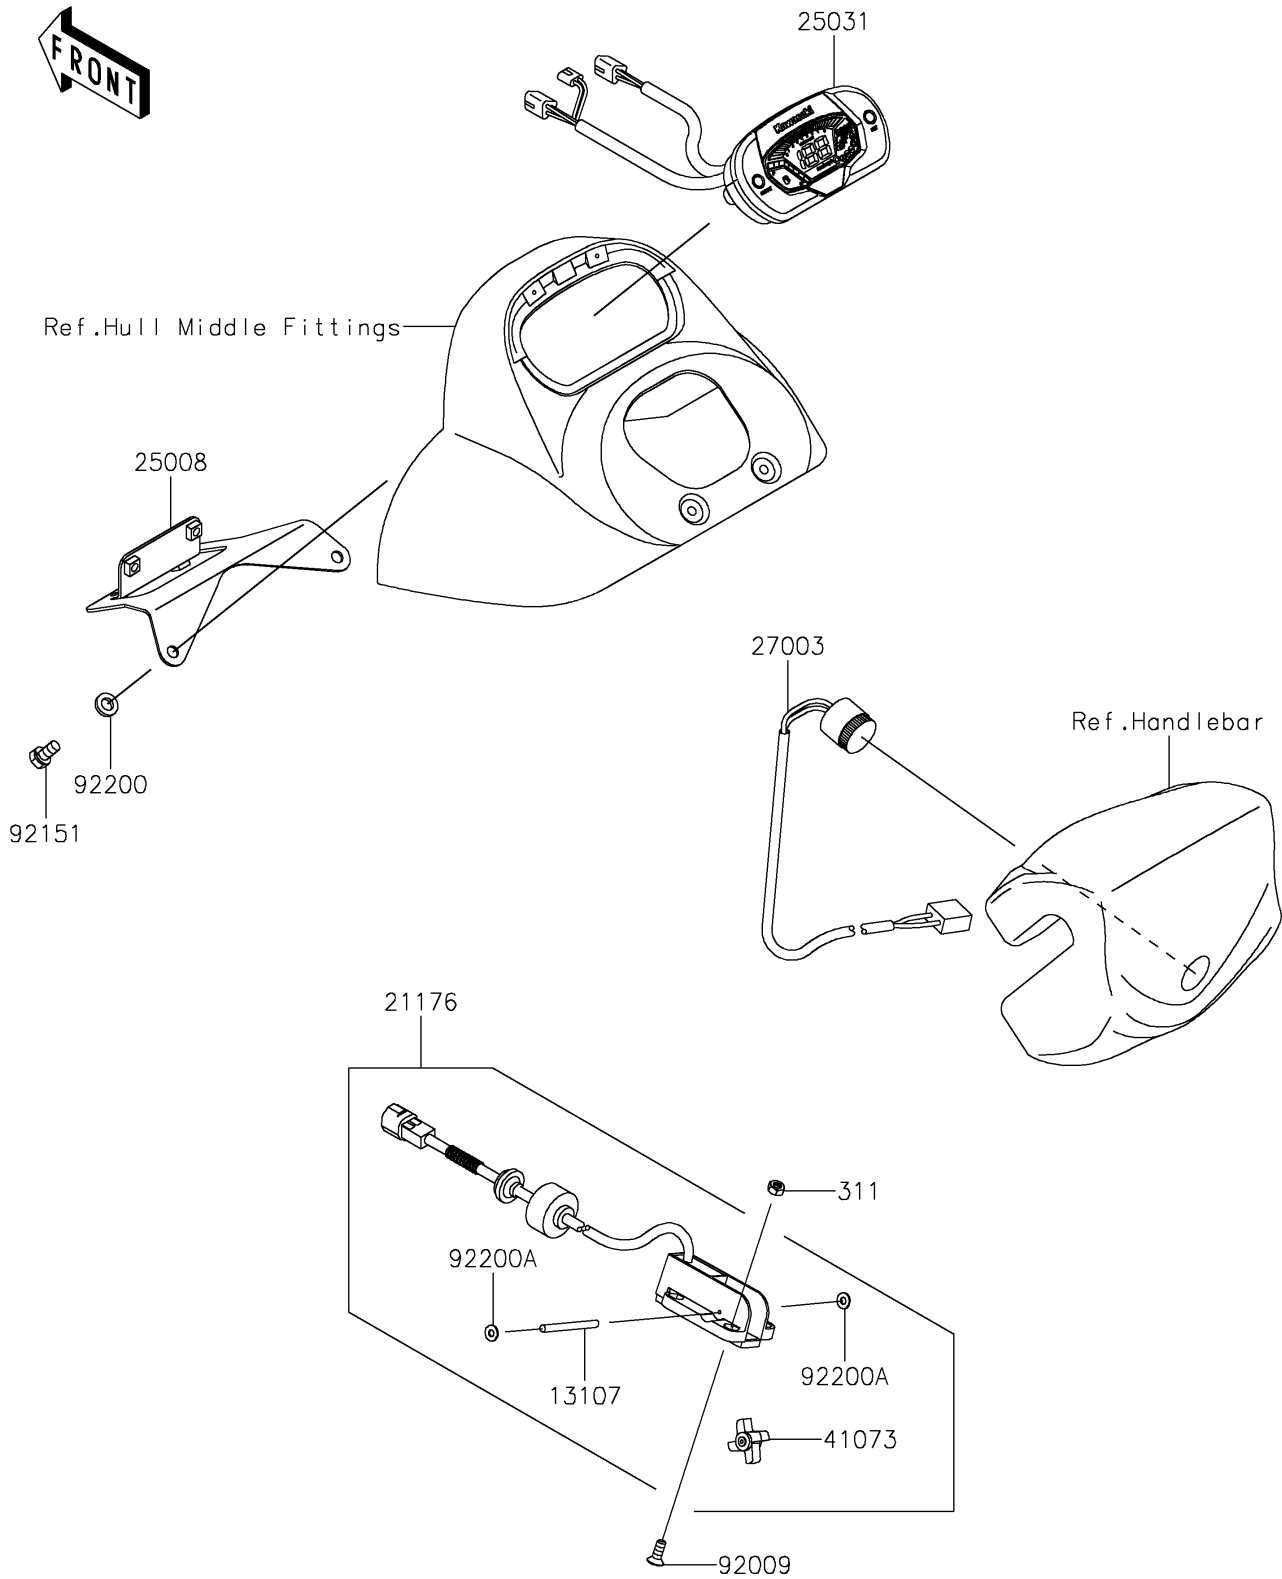

2016 JET SKI® STX®-15F PARTS DIAGRAM

Meters

F3179

2016 JET SKI® STX®-15F PARTS LIST

Meters

ITEM NAME	PART NUMBER	QUANTITY
SHAFT (Ref # 13107)	13107-3807	1
SENSOR,SPEED (Ref # 21176)	21176-3775	1
BRACKET-METER (Ref # 25008)	25008-3714	1
METER-ASSY (Ref # 25031)	25031-0691	1
HORN (Ref # 27003)	27003-3706	1
NUT-HEX,6MM (Ref # 311)	311R0600	1
WHEEL-ASSY,PADDLE (Ref # 41073)	41073-3701	1
SCREW,6X16 (Ref # 92009)	92009-3703	1
BOLT,5X10 (Ref # 92151)	92151-3707	1
WASHER,5.9X16X1.5 (Ref # 92200)	92200-3714	1
WASHER (Ref # 92200A)	92200-3805	1