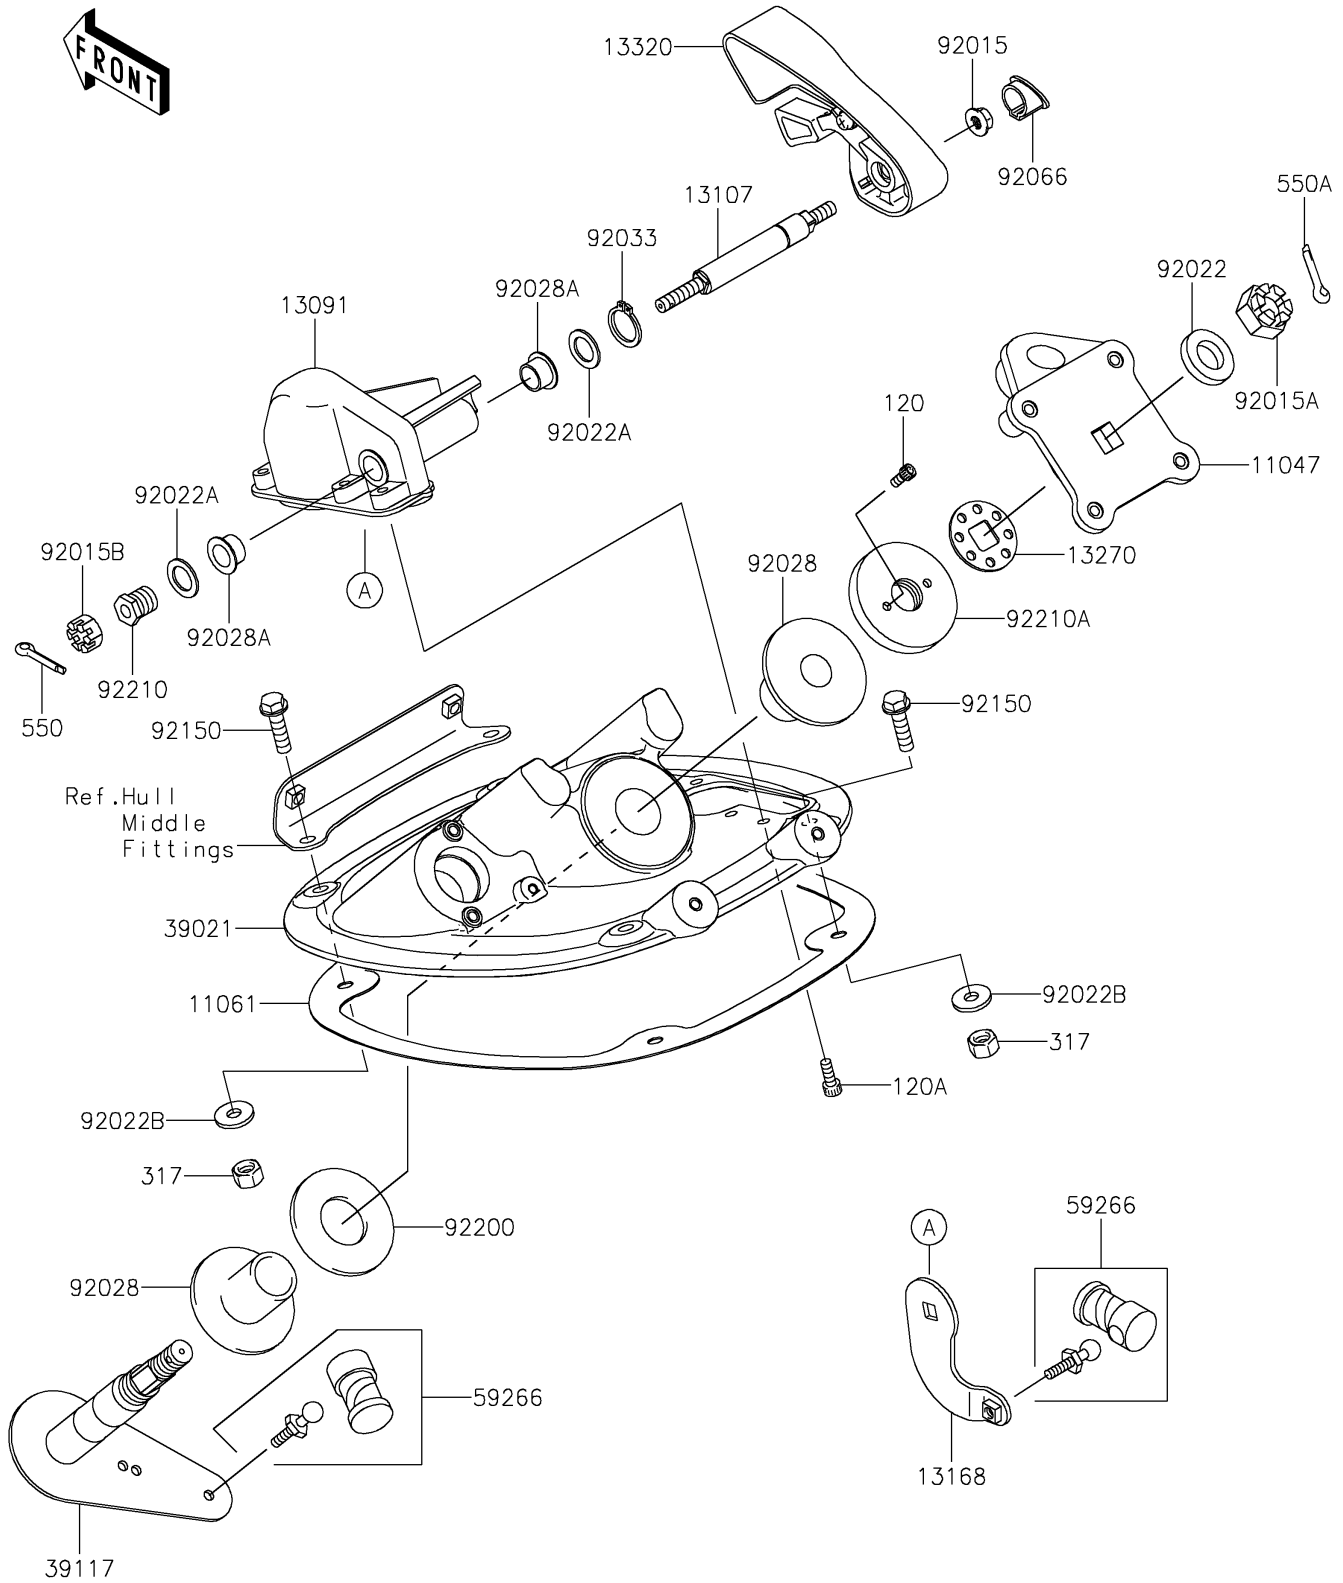

## 2016 JET SKI® STX®-15F PARTS DIAGRAM

Handle Pole

F3171

## 2016 JET SKI® STX®-15F PARTS LIST

Handle Pole

ITEM NAME	PART NUMBER	QUANTITY
BRACKET,HANDLE HOLDER (Ref # 11047)	11047-3759	1
GASKET,HANDLE POLE BRACKET (Ref # 11061)	11061-3735	1
BOLT-SOCKET,5X10 (Ref # 120)	120R0510	1
BOLT-SOCKET,6X16 (Ref # 120A)	120R0616	1
HOLDER (Ref # 13091)	13091-3809	1
SHAFT (Ref # 13107)	13107-3751	1
LEVER,REVERSE (Ref # 13168)	13168-3758	1
PLATE,STEERING NUT (Ref # 13270)	13270-3808	1
LEVER-ASSY,REVERSE (Ref # 13320)	13320-3716	1
NUT-HEX-SMALL,8MM (Ref # 317)	317R0800	1
BRACKET-HANDLE POLE (Ref # 39021)	39021-3714	1
SHAFT-STRG (Ref # 39117)	39117-3713	1
PIN-COTTER (Ref # 550)	550S2020	1
PIN-COTTER,3X35 (Ref # 550A)	550S3035	1
JOINT-BALL (Ref # 59266)	59266-3707	1
NUT,FLANGED,8MM (Ref # 92015)	92015-3709	1
NUT,CASTLE,14MM (Ref # 92015A)	92015-3805	1
NUT,CASTLE,8MM (Ref # 92015B)	92015-3813	1
WASHER,15X34X2.0 (Ref # 92022)	92022-3738	1
WASHER,15.5X24X1.5 (Ref # 92022A)	92022-3739	1
WASHER,8.4X23X2.5 (Ref # 92022B)	92022-3744	1
BUSHING,STEERING (Ref # 92028)	92028-3748	1
BUSHING (Ref # 92028A)	92028-3755	1
RING-SNAP,15MM (Ref # 92033)	92033-3710	1
PLUG,REVERSE LEVER (Ref # 92066)	92066-3761	1
BOLT,FLANGED,8X30 (Ref # 92150)	92150-3803	1
WASHER,32.5X70X2 (Ref # 92200)	92200-3718	1
NUT,8MM (Ref # 92210)	92210-3703	1
NUT,STEERING SHAFT,20MM (Ref # 92210A)	92210-3799	1