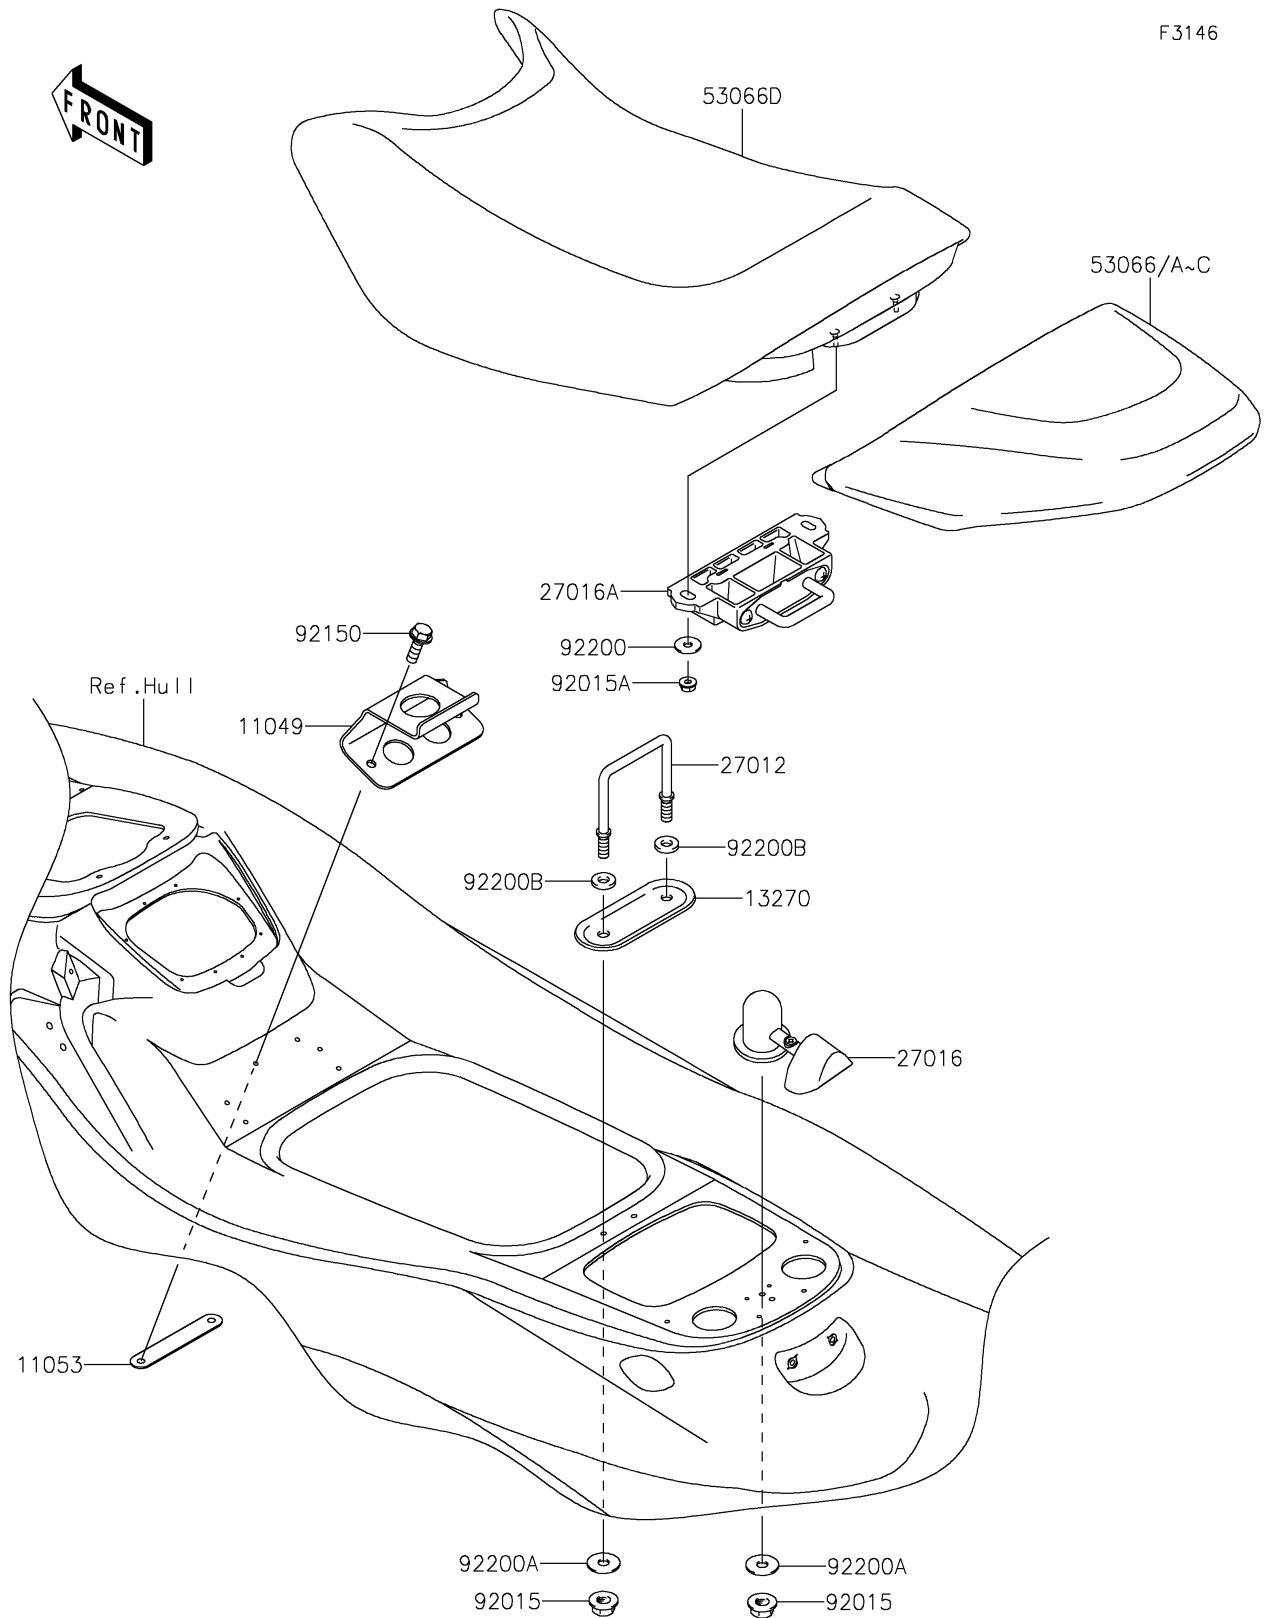

2016 JET SKI® STX®-15F PARTS DIAGRAM

Seat

2016 JET SKI® STX®-15F PARTS LIST

Seat

ITEM NAME	PART NUMBER	QUANTITY
BRACKET,SEAT (Ref # 11049)	11049-3735	1
BRACKET (Ref # 11053)	11053-3785	1
PLATE,FRONT SEAT HOOK,OUTER (Ref # 13270)	13270-3910	1
HOOK,FRONT SEAT LOCK (Ref # 27012)	27012-3858	1
LOCK-ASSY,SEAT,F.BLACK (Ref # 27016)	27016-3744-6Z	1
LOCK-ASSY,FRONT SEAT (Ref # 27016A)	27016-3747	1
SEAT-ASSY,RR,L.GREEN (Ref # 53066A)	53066-0384-337	1
SEAT-ASSY,RR,L.GREEN (Ref # 53066C)	53066-0385-337	1
SEAT-ASSY,FR,BLACK (Ref # 53066D)	53066-3709-MA	1
NUT,FLANGED,8MM (Ref # 92015)	92015-3709	1
NUT,6MM (Ref # 92015A)	92015-3767	1
BOLT,6X18 (Ref # 92150)	92150-3729	1
WASHER,6.5X20X1.5 (Ref # 92200)	92200-3715	1
WASHER,8.5X25X1.5 (Ref # 92200A)	92200-3717	1
WASHER,8.5X18X3 (Ref # 92200B)	92200-3761	1