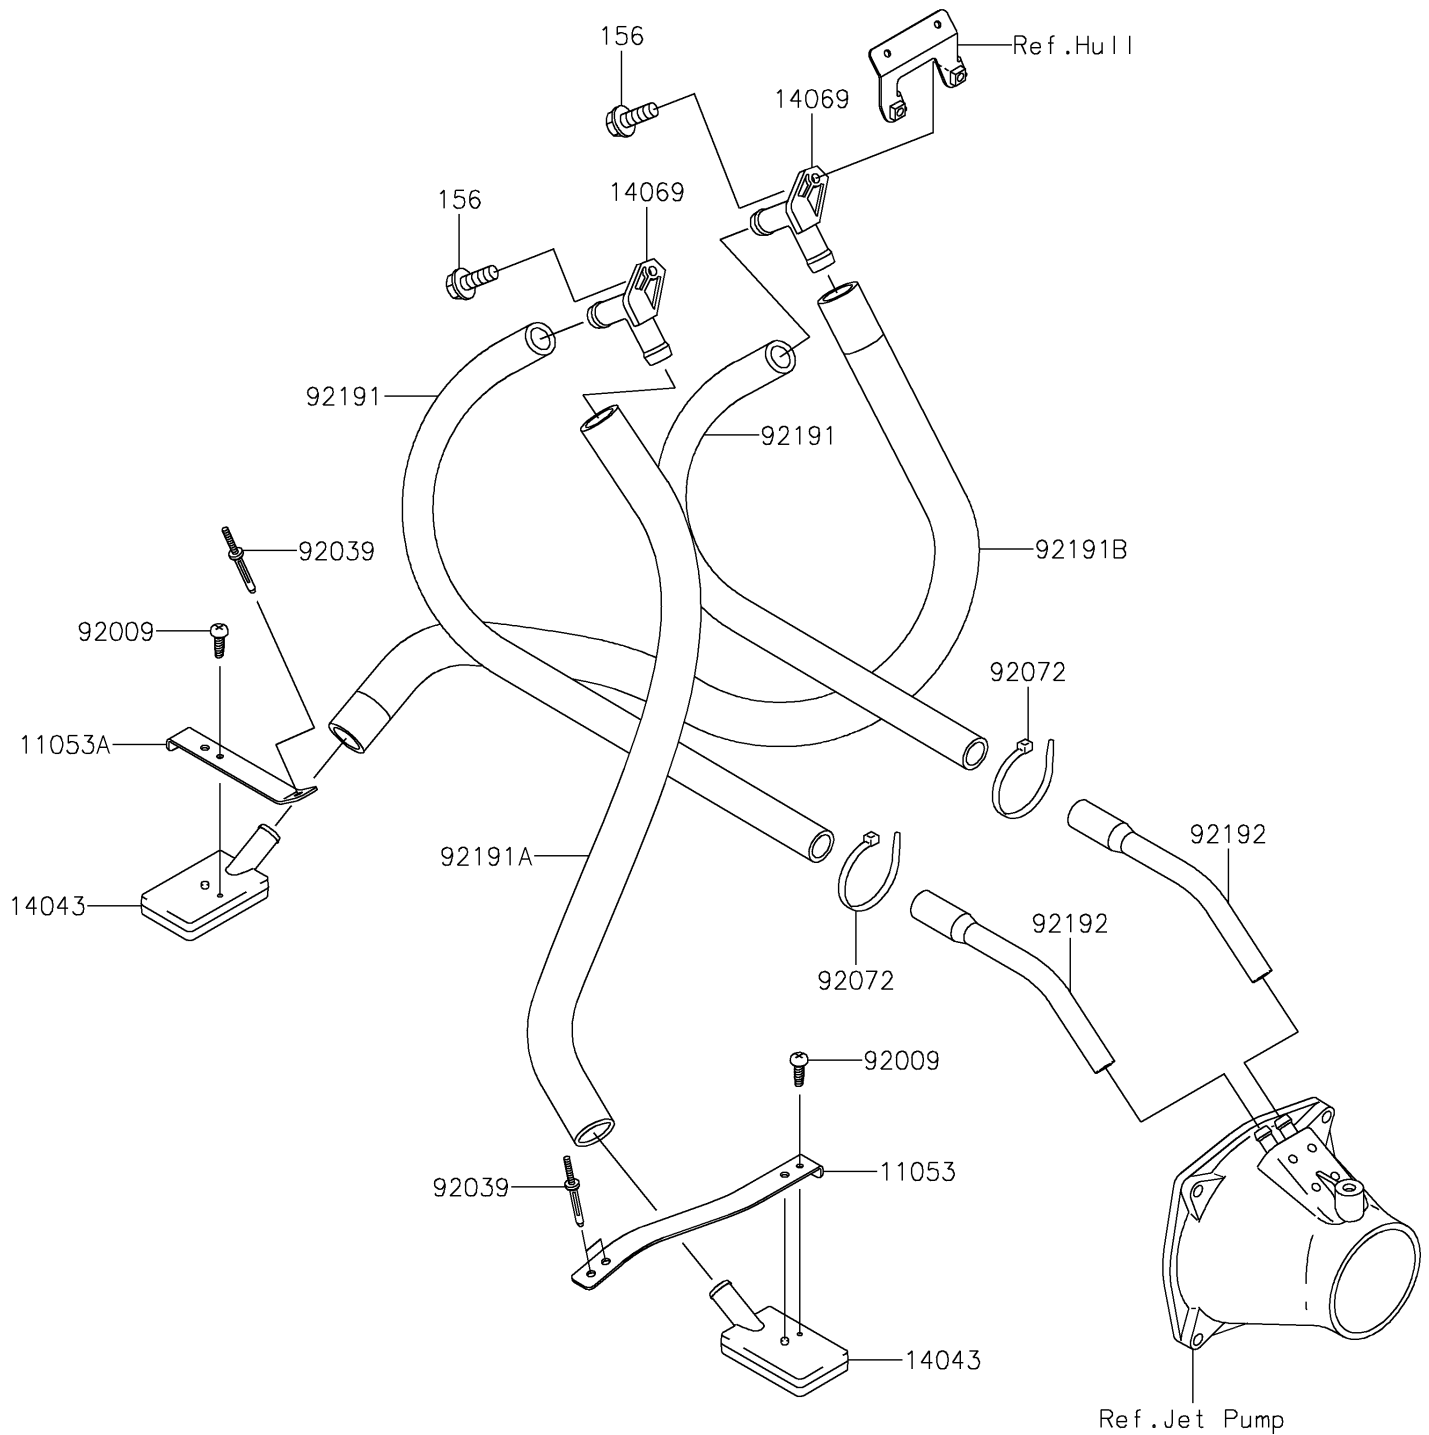

2019 JET SKI® STX®-15F

PARTS DIAGRAM

Bilge System

F3145

2019 JET SKI® STX®-15F

PARTS LIST

Bilge System

ITEM NAME	PART NUMBER	QUANTITY
BRACKET,RR,LH (Ref # 11053)	11053-3744	1
BRACKET,FR,CNT (Ref # 11053A)	11053-3745	1
FILTER (Ref # 14043)	14043-3711	2
BREATHER (Ref # 14069)	14069-3708	2
BOLT-WP,6X16 (Ref # 156)	156R0616	2
SCREW,TAPPING,4X14 (Ref # 92009)	92009-3762	2
RIVET (Ref # 92039)	92039-3753	3
BAND,L=188.85 (Ref # 92072)	92072-0105	2
TUBE,BREATHER-HULL (Ref # 92191)	92191-3988	2
TUBE,FILTER-BREATHER (Ref # 92191A)	92191-3989	1
TUBE,FILTER-BREATHER (Ref # 92191B)	92191-3990	1
TUBE,HULL-NOZZLE (Ref # 92192)	92192-3843	2