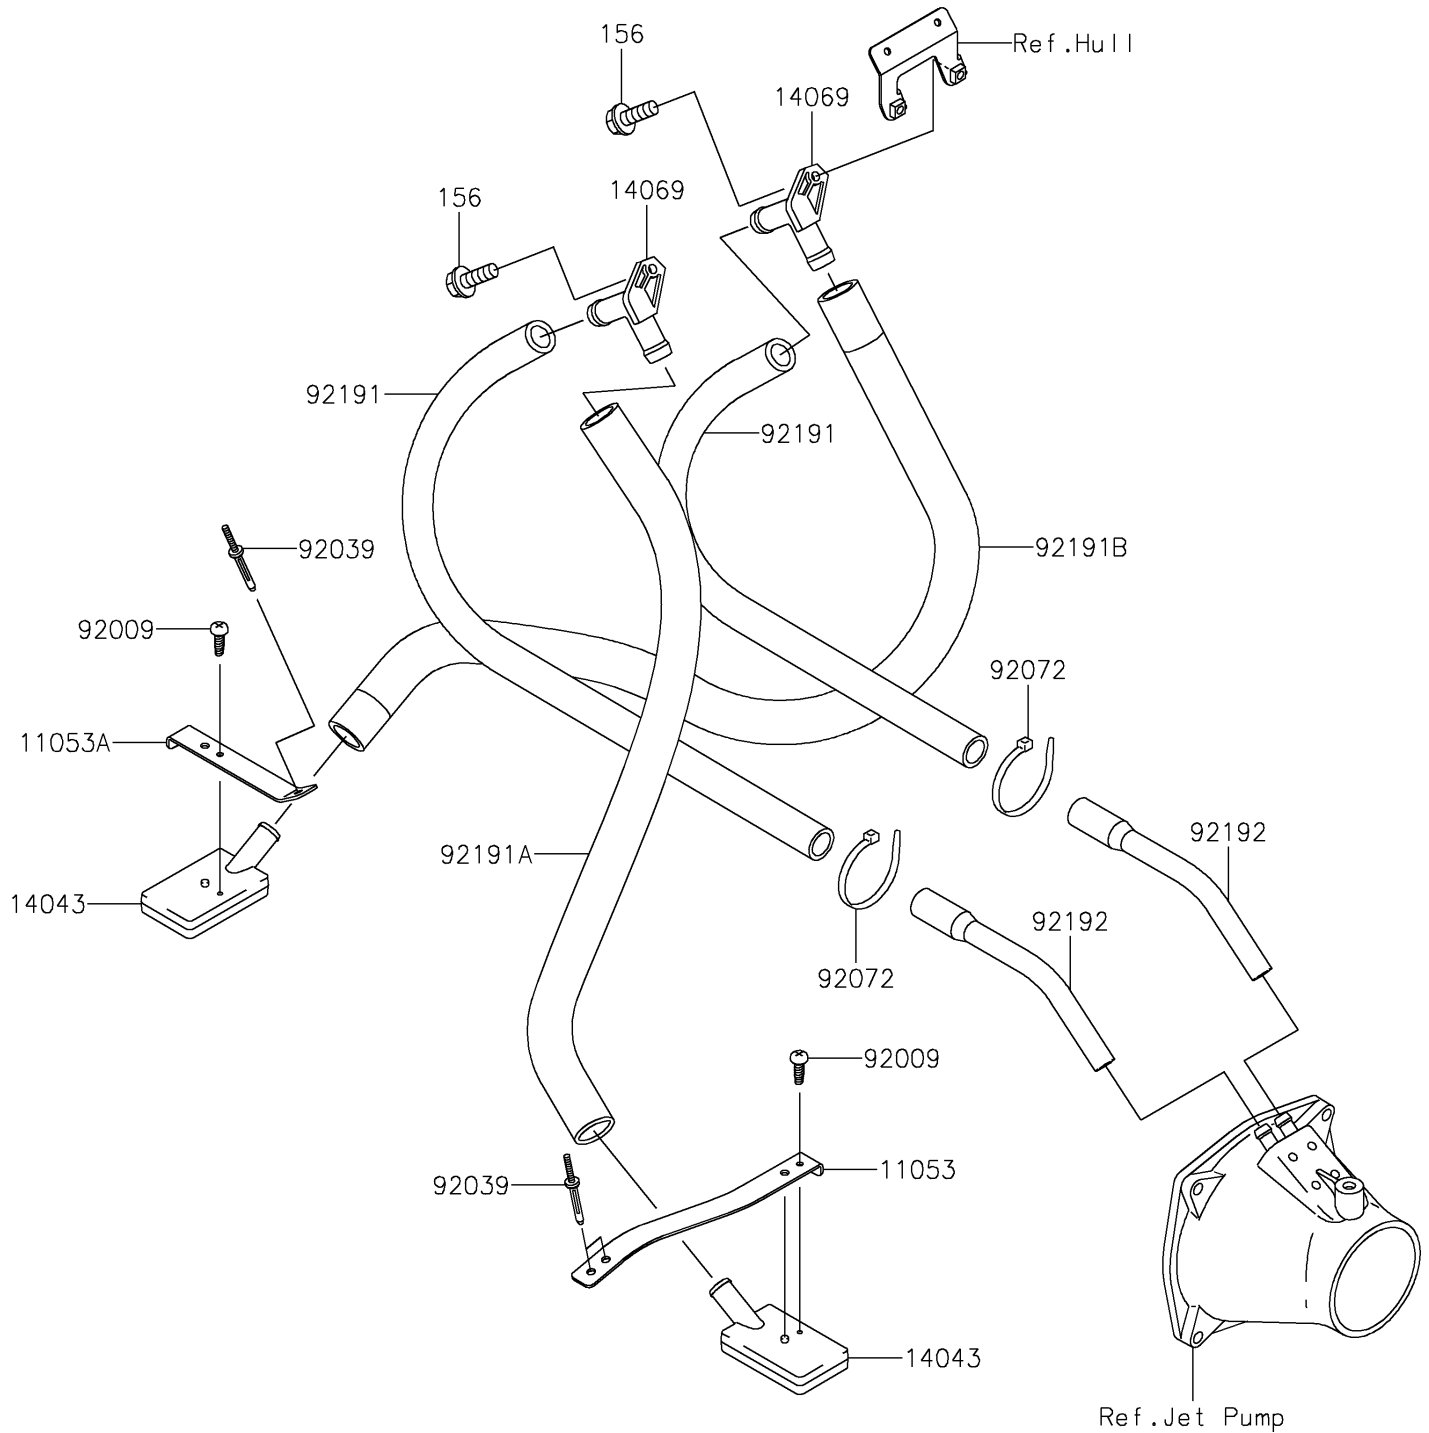

## 2016 JET SKI® STX®-15F PARTS DIAGRAM

Bilge System

F3145

## 2016 JET SKI® STX®-15F PARTS LIST

Bilge System

ITEM NAME	PART NUMBER	QUANTITY
BRACKET,RR,LH (Ref # 11053)	11053-3744	1
BRACKET,FR,CNT (Ref # 11053A)	11053-3745	1
FILTER (Ref # 14043)	14043-3711	1
BREATHER (Ref # 14069)	14069-3708	1
BOLT-WP,6X16 (Ref # 156)	156R0616	1
SCREW,TAPPING,4X14 (Ref # 92009)	92009-3762	1
RIVET (Ref # 92039)	92039-3753	1
BAND,L=188.85 (Ref # 92072)	92072-0105	1
TUBE,BREATHER-HULL (Ref # 92191)	92191-3988	1
TUBE,FILTER-BREATHER (Ref # 92191A)	92191-3989	1
TUBE,FILTER-BREATHER (Ref # 92191B)	92191-3990	1
TUBE,HULL-NOZZLE (Ref # 92192)	92192-3843	1