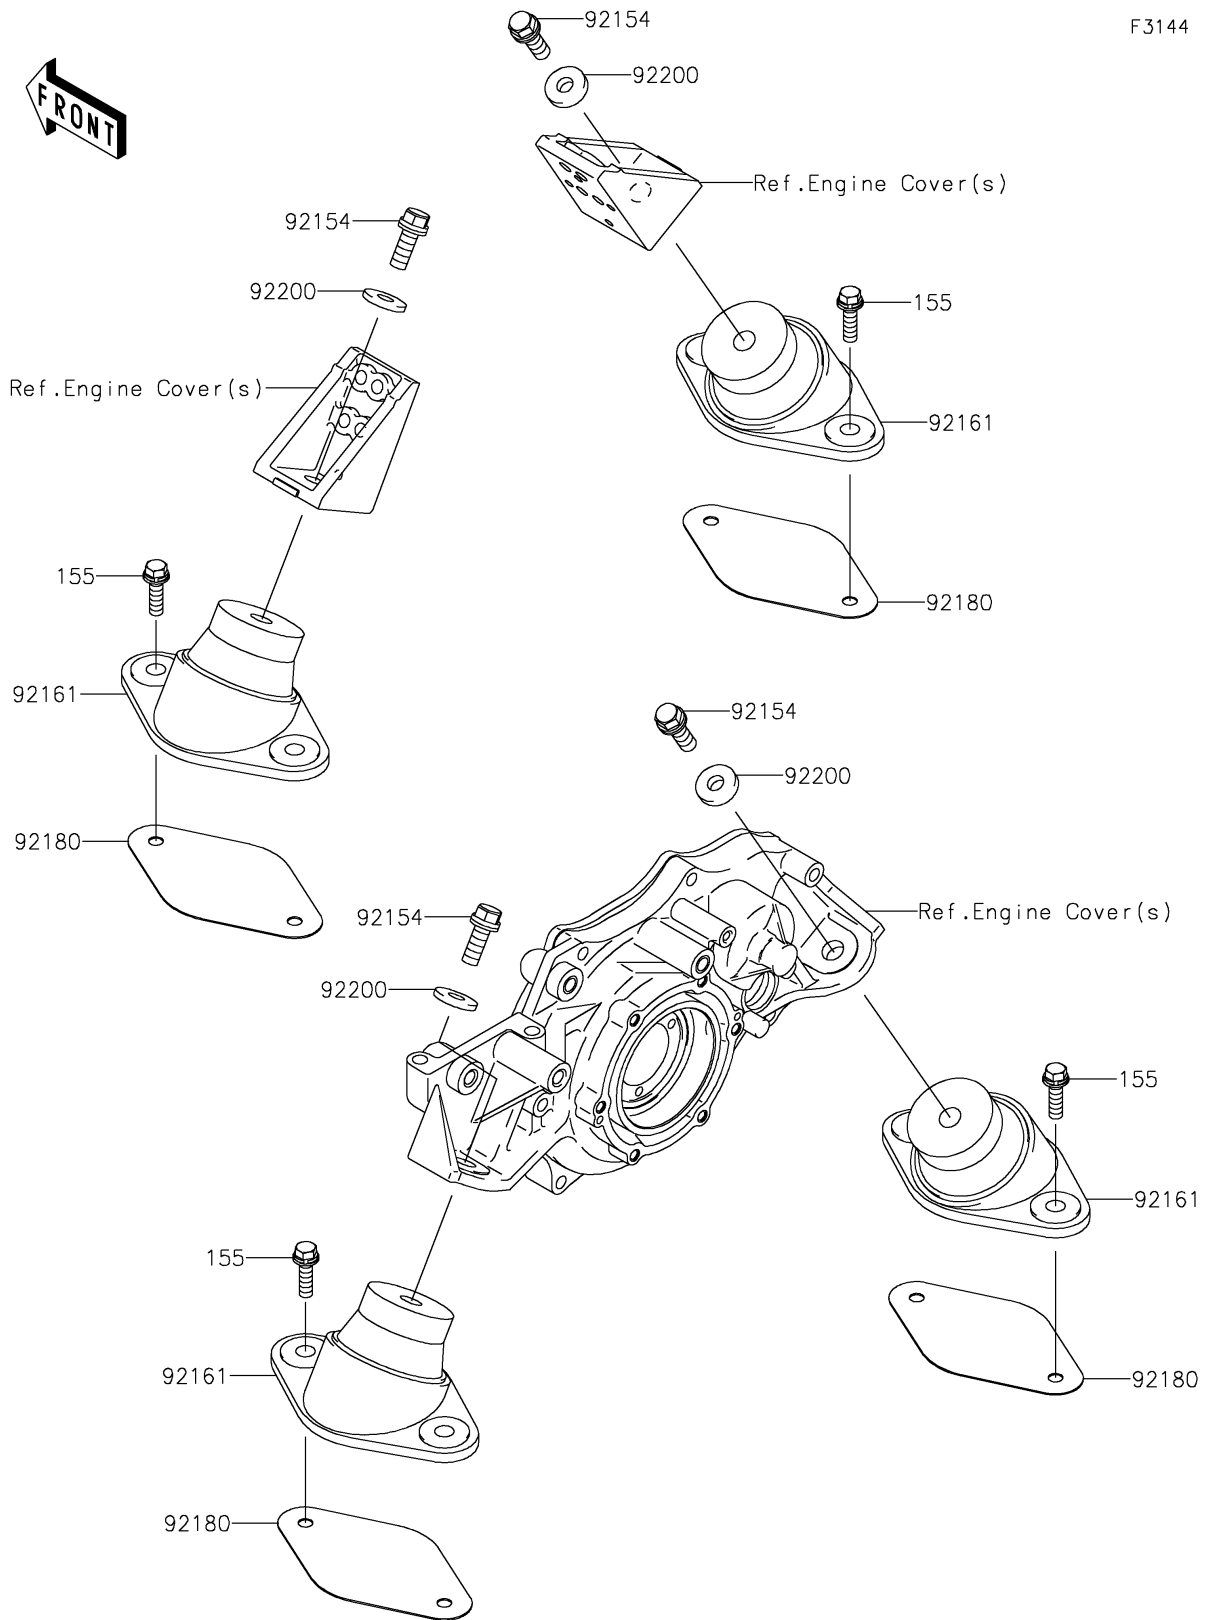

2016 JET SKI® STX®-15F PARTS DIAGRAM

Engine Mount

F3144

2016 JET SKI® STX®-15F PARTS LIST

Engine Mount

ITEM NAME	PART NUMBER	QUANTITY
BOLT-WSP-SMALL,8X30 (Ref # 155)	155R0830	1
BOLT,WSP,10X30 (Ref # 92154)	92154-3715	1
DAMPER,ENGINE MOUNT (Ref # 92161)	92161-3789	1
SHIM,T=1.0 (Ref # 92180)	92180-3716	1
WASHER,10.5X26X4 (Ref # 92200)	92200-3798	1