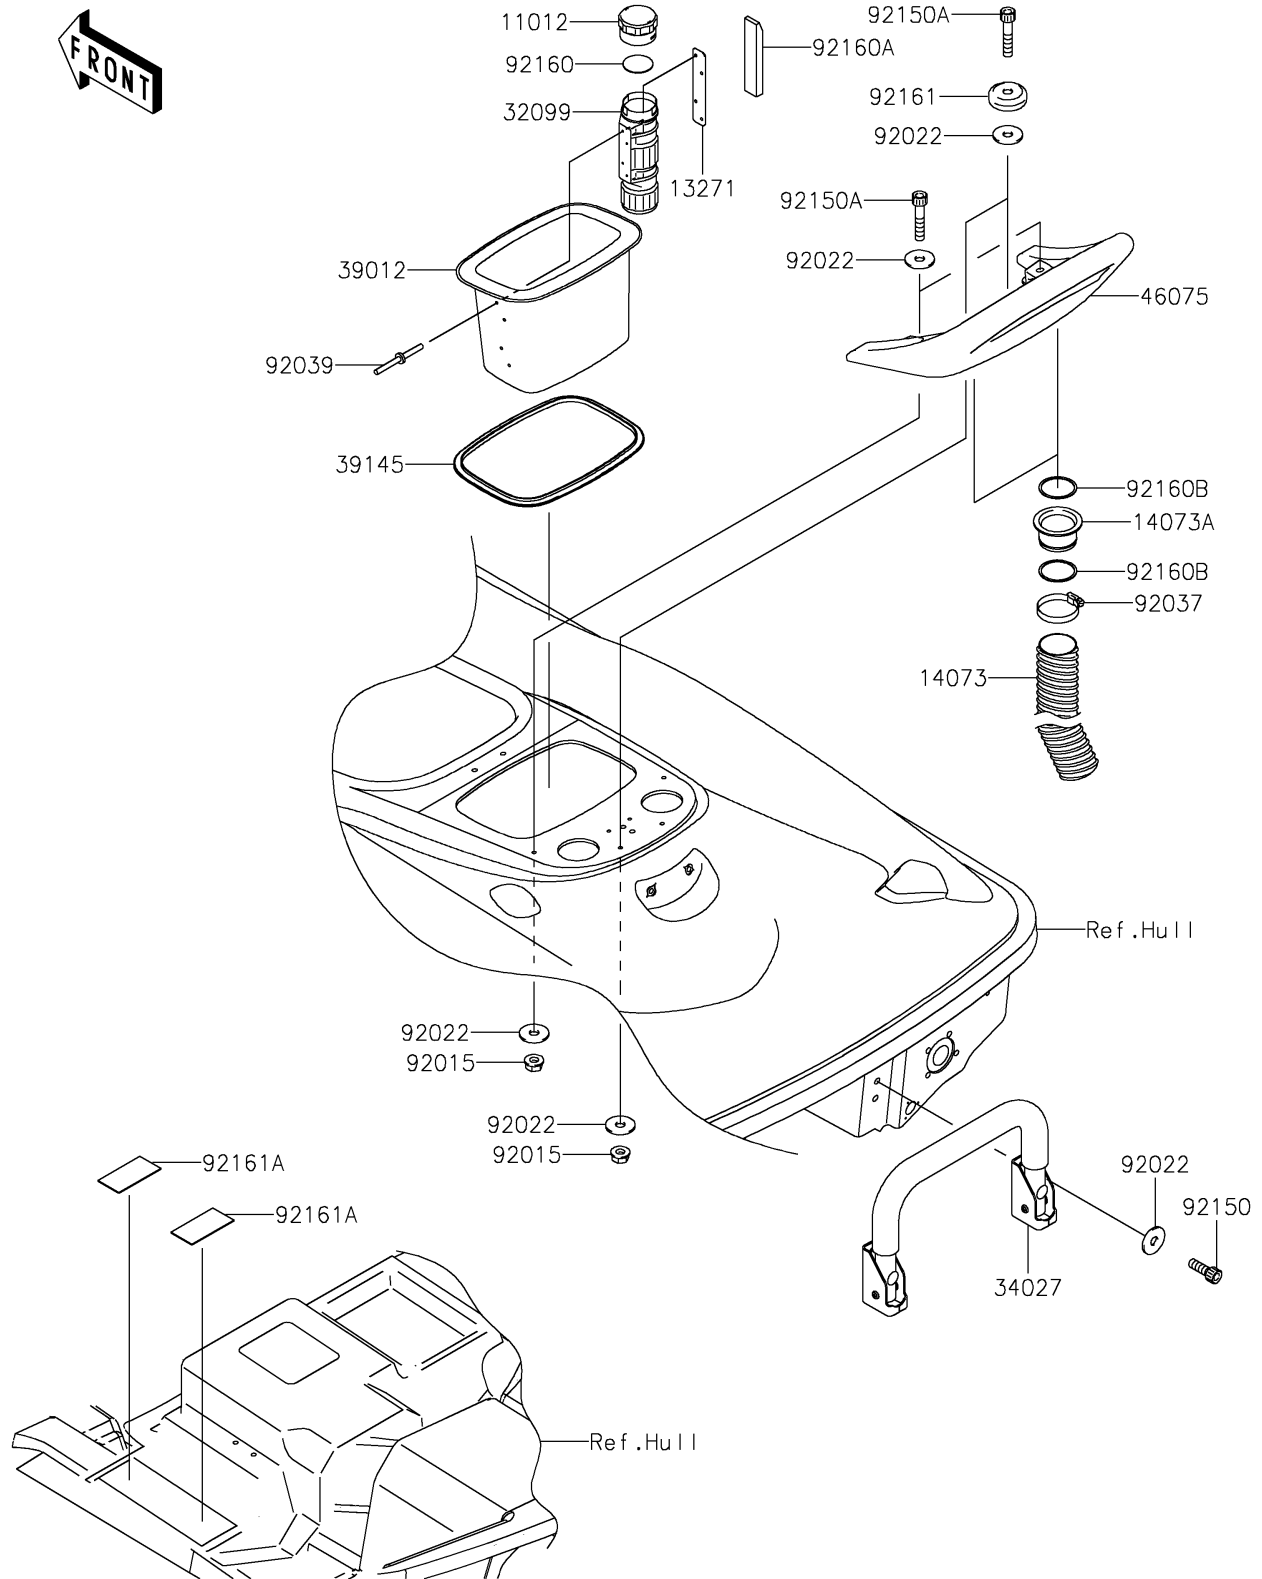

2016 JET SKI® STX®-15F PARTS DIAGRAM

Hull Rear Fittings

F3137

2016 JET SKI® STX®-15F PARTS LIST

Hull Rear Fittings

ITEM NAME	PART NUMBER	QUANTITY
CAP,FIRE EXTINGUISHER (Ref # 11012)	11012-3766	1
PLATE,FIRE EXTINGUISHER (Ref # 13271)	13271-3775	1
DUCT (Ref # 14073)	14073-0877	1
DUCT (Ref # 14073A)	14073-3798	1
CASE,FIRE EXTINGUISHER (Ref # 32099)	32099-3769	1
STEP-ASSY (Ref # 34027)	34027-0067	1
CASE-STORAGE,RR (Ref # 39012)	39012-0031	1
TRIM-SEAL,REAR STORAGE (Ref # 39145)	39145-3767	1
GRIP,RR,F.BLACK (Ref # 46075)	46075-3755-6Z	1
NUT,6MM (Ref # 92015)	92015-3767	1
WASHER,6.5X20X1.5 (Ref # 92022)	92022-3710	1
CLAMP (Ref # 92037)	92037-3738	1
RIVET (Ref # 92039)	92039-3783	1
BOLT,SOCKET,6X18 (Ref # 92150)	92150-3775	1
BOLT,SOCKET,6X30 (Ref # 92150A)	92150-3822	1
DAMPER (Ref # 92160)	92160-3814	1
DAMPER (Ref # 92160A)	92160-3821	1
DAMPER (Ref # 92160B)	92160-3910	1
DAMPER (Ref # 92161)	92161-3717	1
DAMPER (Ref # 92161A)	92161-3728	1