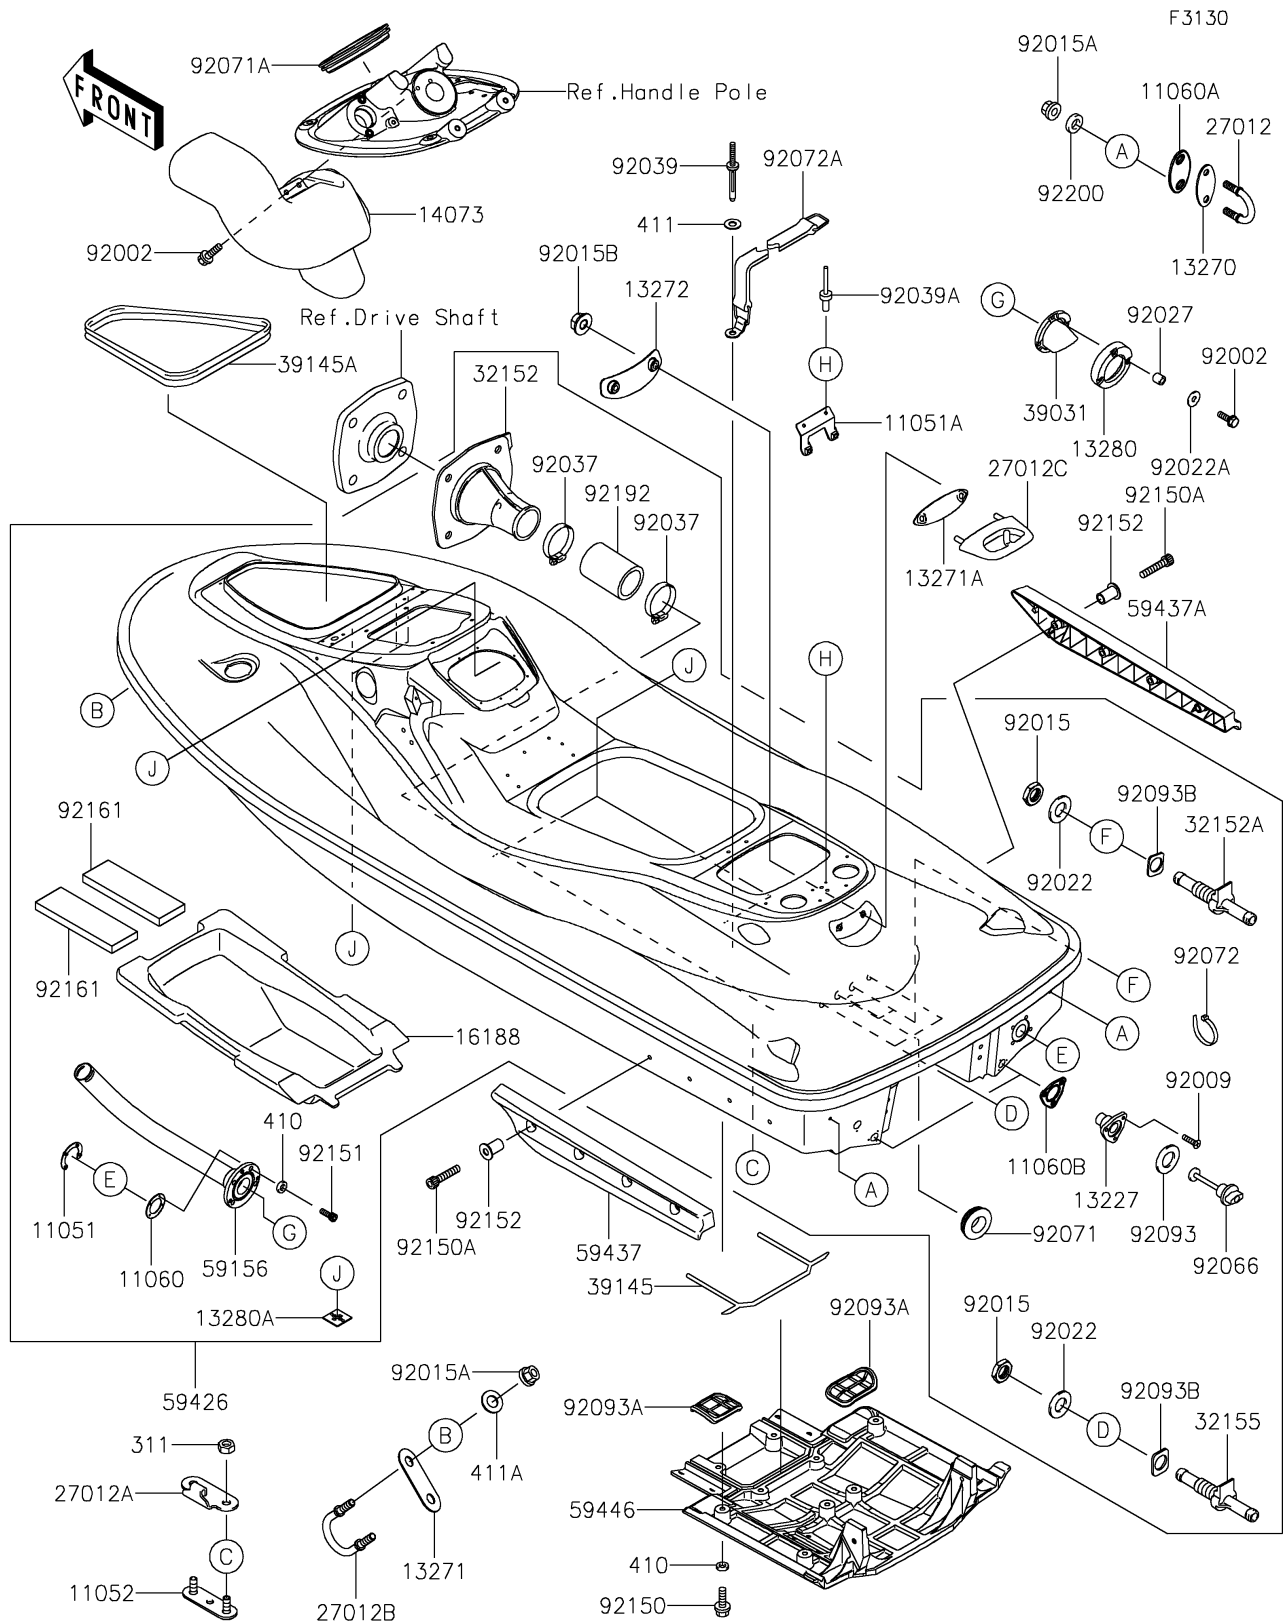

2016 JET SKI® STX®-15F PARTS DIAGRAM

Hull

2016 JET SKI® STX®-15F PARTS LIST

Hull

ITEM NAME	PART NUMBER	QUANTITY
BRACKET (Ref # 11051)	11051-3731	1
BRACKET,BREATHER-BILGE (Ref # 11051A)	11051-3802	1
BRACKET,RR DUCT (Ref # 11052)	11052-3712	1
GASKET (Ref # 11060)	11060-3781	1
GASKET,U HOOK,RR (Ref # 11060A)	11060-3800	1
GASKET,DRAIN PLUG (Ref # 11060B)	11060-3801	1
HOUSING,DRAIN PLUG,F.BLACK (Ref # 13227)	13227-3721-6Z	1
PLATE (Ref # 13270)	13270-3860	1
PLATE (Ref # 13271)	13271-3724	1
PLATE (Ref # 13271A)	13271-3889	1
PLATE,REAR TOWING HOOK (Ref # 13272)	13272-3702	1
HOLDER,EXHAUST VALVE (Ref # 13280)	13280-3718	1
HOLDER (Ref # 13280A)	13280-3757	1
DUCT (Ref # 14073)	14073-3801	1
FLOAT (Ref # 16188)	16188-0029	1
HOOK (Ref # 27012)	27012-3797	1
HOOK (Ref # 27012A)	27012-3816	1
HOOK (Ref # 27012B)	27012-3821	1
HOOK,REAR TOWING,F.BLACK (Ref # 27012C)	27012-3836-6Z	1
PIPE,DRIVE SHAFT (Ref # 32152)	32152-3703	1
PIPE (Ref # 32152A)	32152-3749	1
PIPE,COOLING (Ref # 32155)	32155-1511	1
CAP-END (Ref # 39031)	39031-3704	1
TRIM-SEAL,JET PUMP COVER (Ref # 39145)	39145-3768	1
TRIM-SEAL,L=1412 (Ref # 39145A)	39145-3787	1
PIPE-TAIL (Ref # 59156)	59156-3740	1
HULL-COMP,BLACK/EBONY (Ref # 59426)	59426-0009-43D	1
STABILIZER,LH,F.BLACK (Ref # 59437)	59437-3745-6Z	1
STABILIZER,RH,F.BLACK (Ref # 59437A)	59437-3746-6Z	1

2016 JET SKI® STX®-15F PARTS LIST

Hull

ITEM NAME	PART NUMBER	QUANTITY
TUBE,39X51X90 (Ref # 92192)	92192-1511	1
WASHER (Ref # 92200)	92200-3779	1